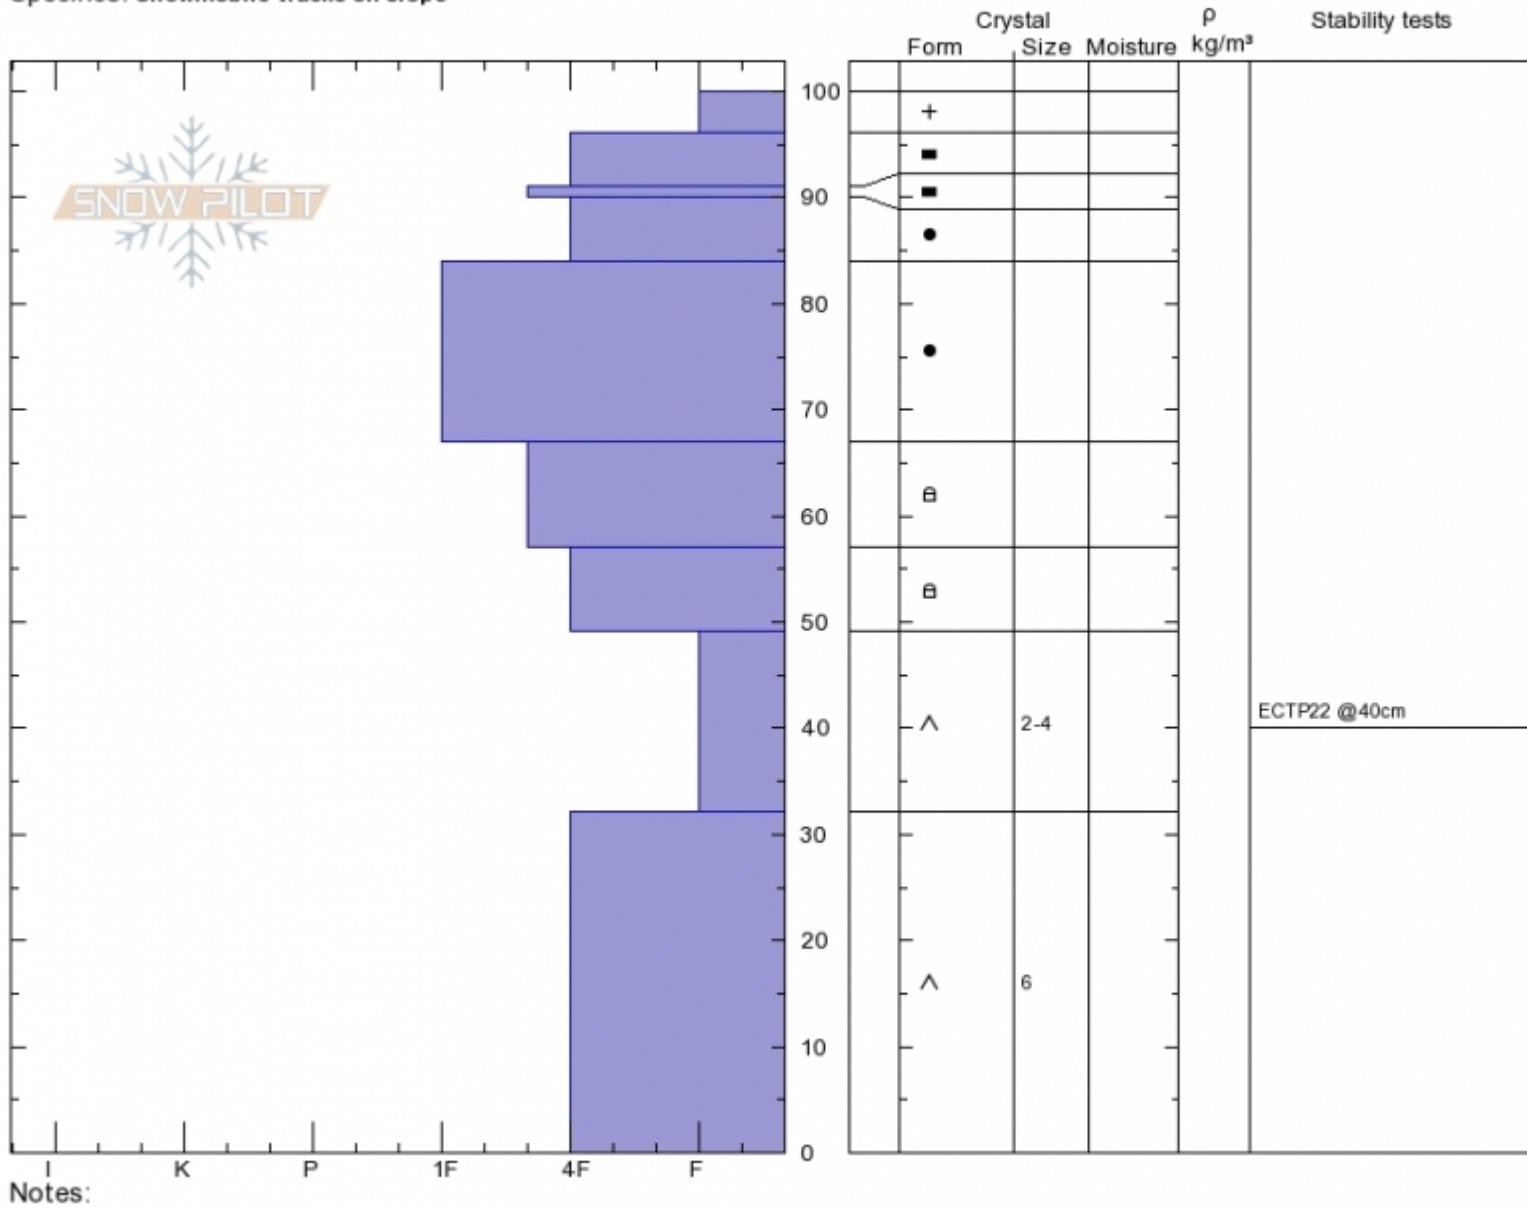

Taylor Fork Profile - 14 Mar

Taylor Fork
 Madison Range-S
 MT
 Elevation: 9200 ft
 Aspect: 130°
 Specifics: Snowmobile tracks on slope

Ian Hoyer
 Thu Mar 14 12:00 2019
 Co-ord: 44.97250N, -111.27119W
 Slope Angle: 24°
 Wind Loading: no

Stability: **Good**
 Air Temperature:
 Sky Cover: **CLR**
 Precipitation: **NO**
 Wind: **Calm**

HS100 PF15
 Stability Test Notes

Layer No
 32-49: Pro

Advisory Region
 Southern Madison
 Southern Madison, 2019-03-14