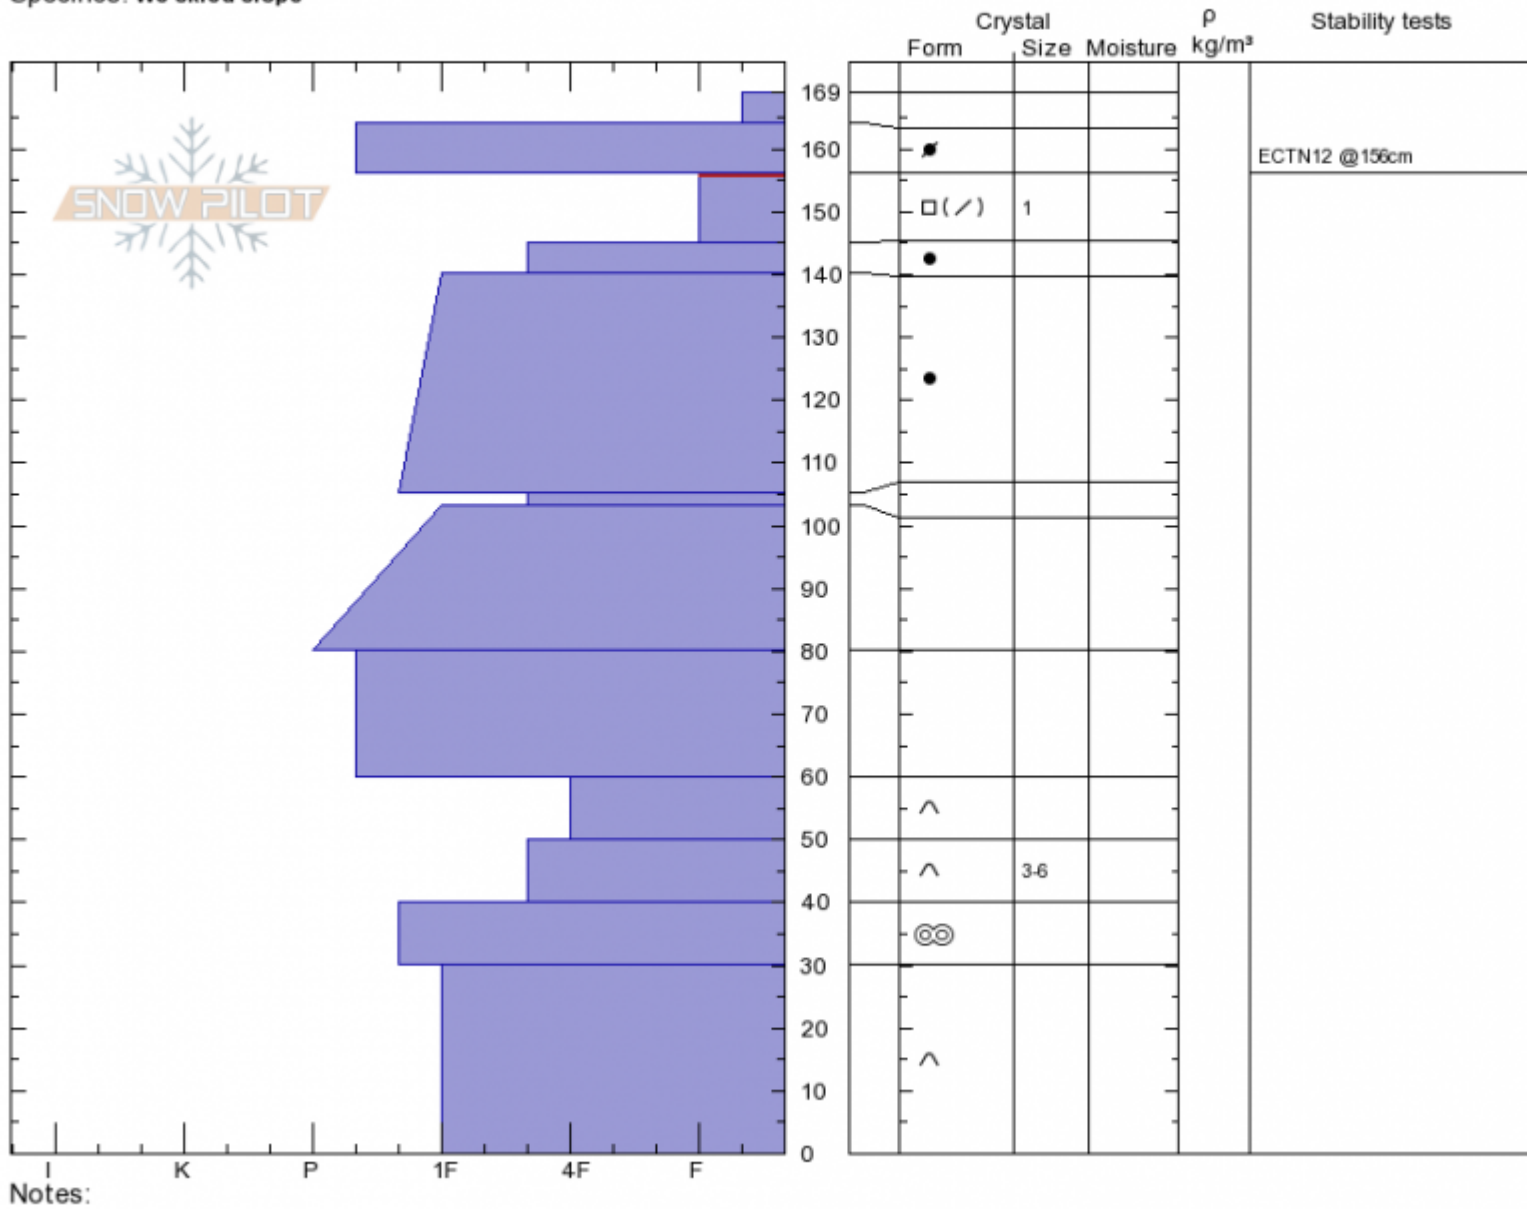

Frazier Basin Snowpit Profile

Frazier Basin
Bridger Range
MT
 Elevation: **8700 ft**
 Aspect: **9°**
 Specifics: **We skied slope**

Andrew Schauer
Sat Mar 16 23:30 2019
 Co-ord: **45.92098N, -110.98024W**
 Slope Angle: **36°**
 Wind Loading: **previous**

Stability: **Good**
 Air Temperature:
 Sky Cover: **FEW**
 Precipitation: **NO**
 Wind: **E Moderate**

HS169 PF50
 Stability Test Notes

Layer No
145-156:

Advisory Region
 Bridger Range

Longitude

-110.98W

Latitude

45.92N

Bridger Range, 2019-03-16