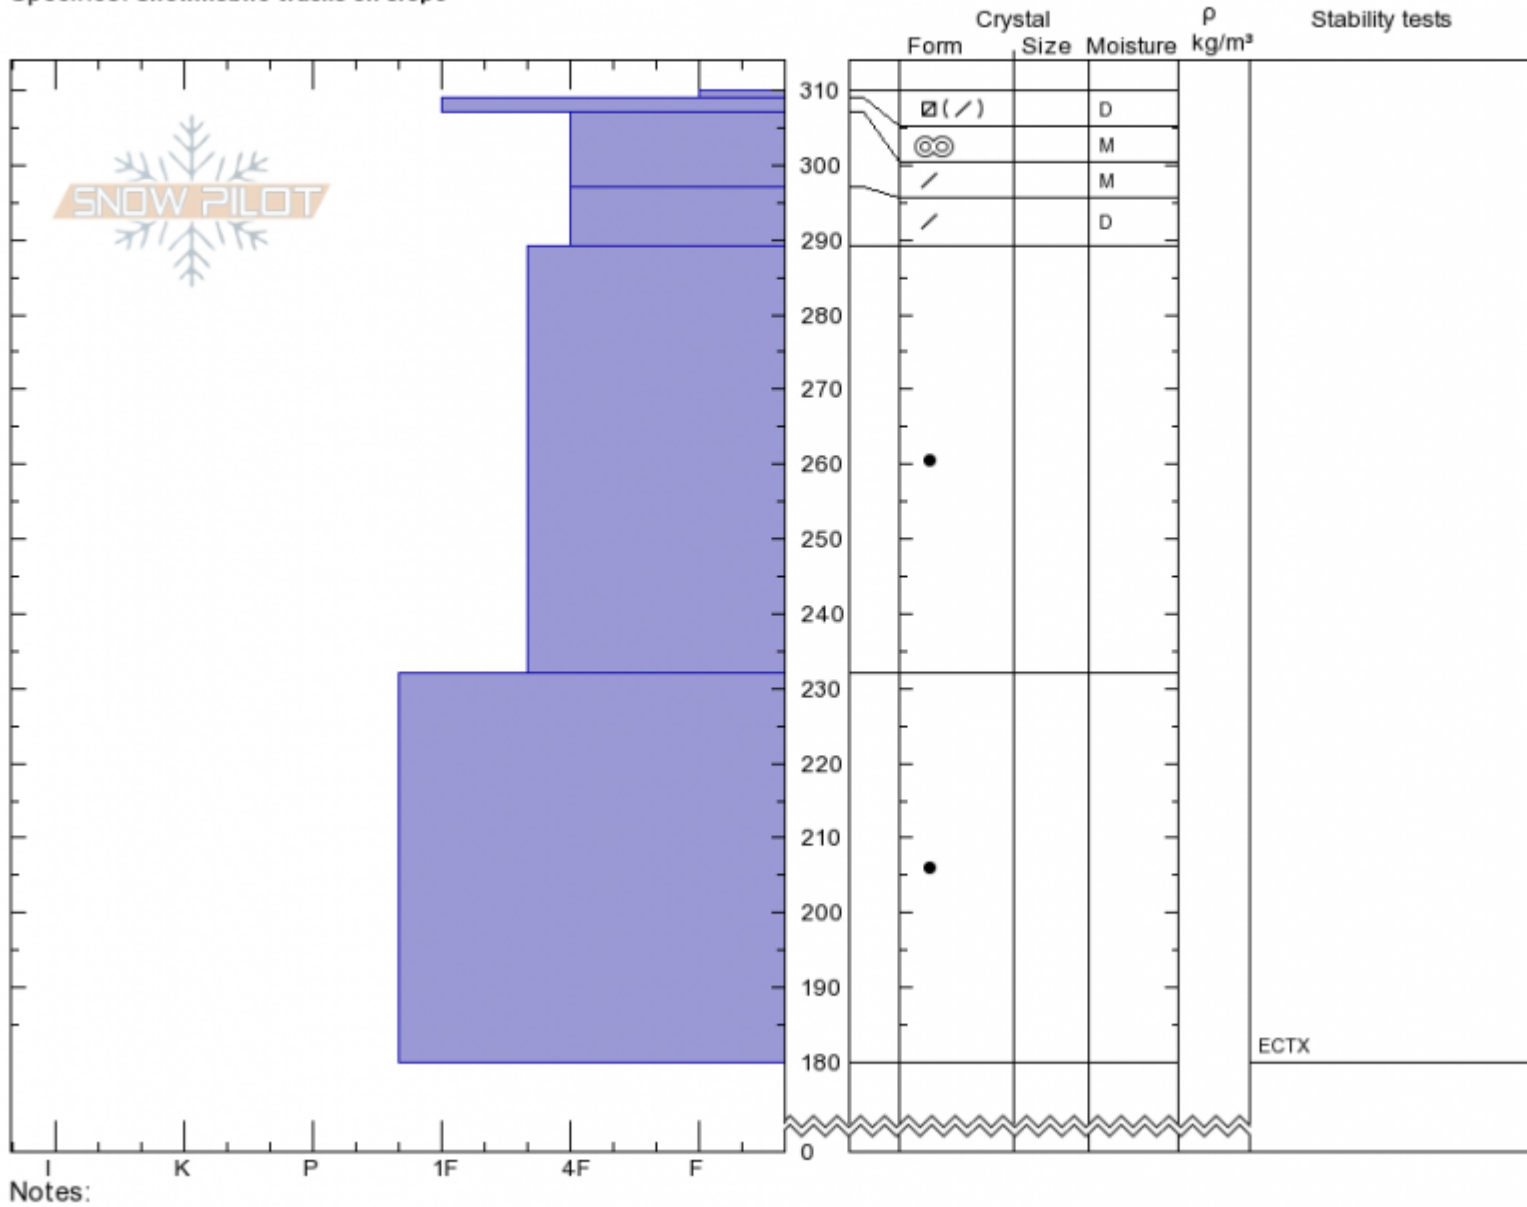

Henderson Bench Snowpit Profile

Henderson Bench
Cooke City
MT
 Elevation: **9580 ft**
 Aspect: **90°**
 Specifics: **Snowmobile tracks on slope**

Andrew Schauer
Sun Mar 17 13:30 2019
 Co-ord: **45.04988N, -109.93107W**
 Slope Angle: **35°**
 Wind Loading: **previous**

Stability: **Good**
 Air Temperature: **2°C**
 Sky Cover: **FEW**
 Precipitation: **NO**
 Wind: **Calm**

HS310 PF30
 Stability Test Notes

Layer No

Advisory Region
 Cooke City

Longitude

-109.93W

Latitude

45.05N