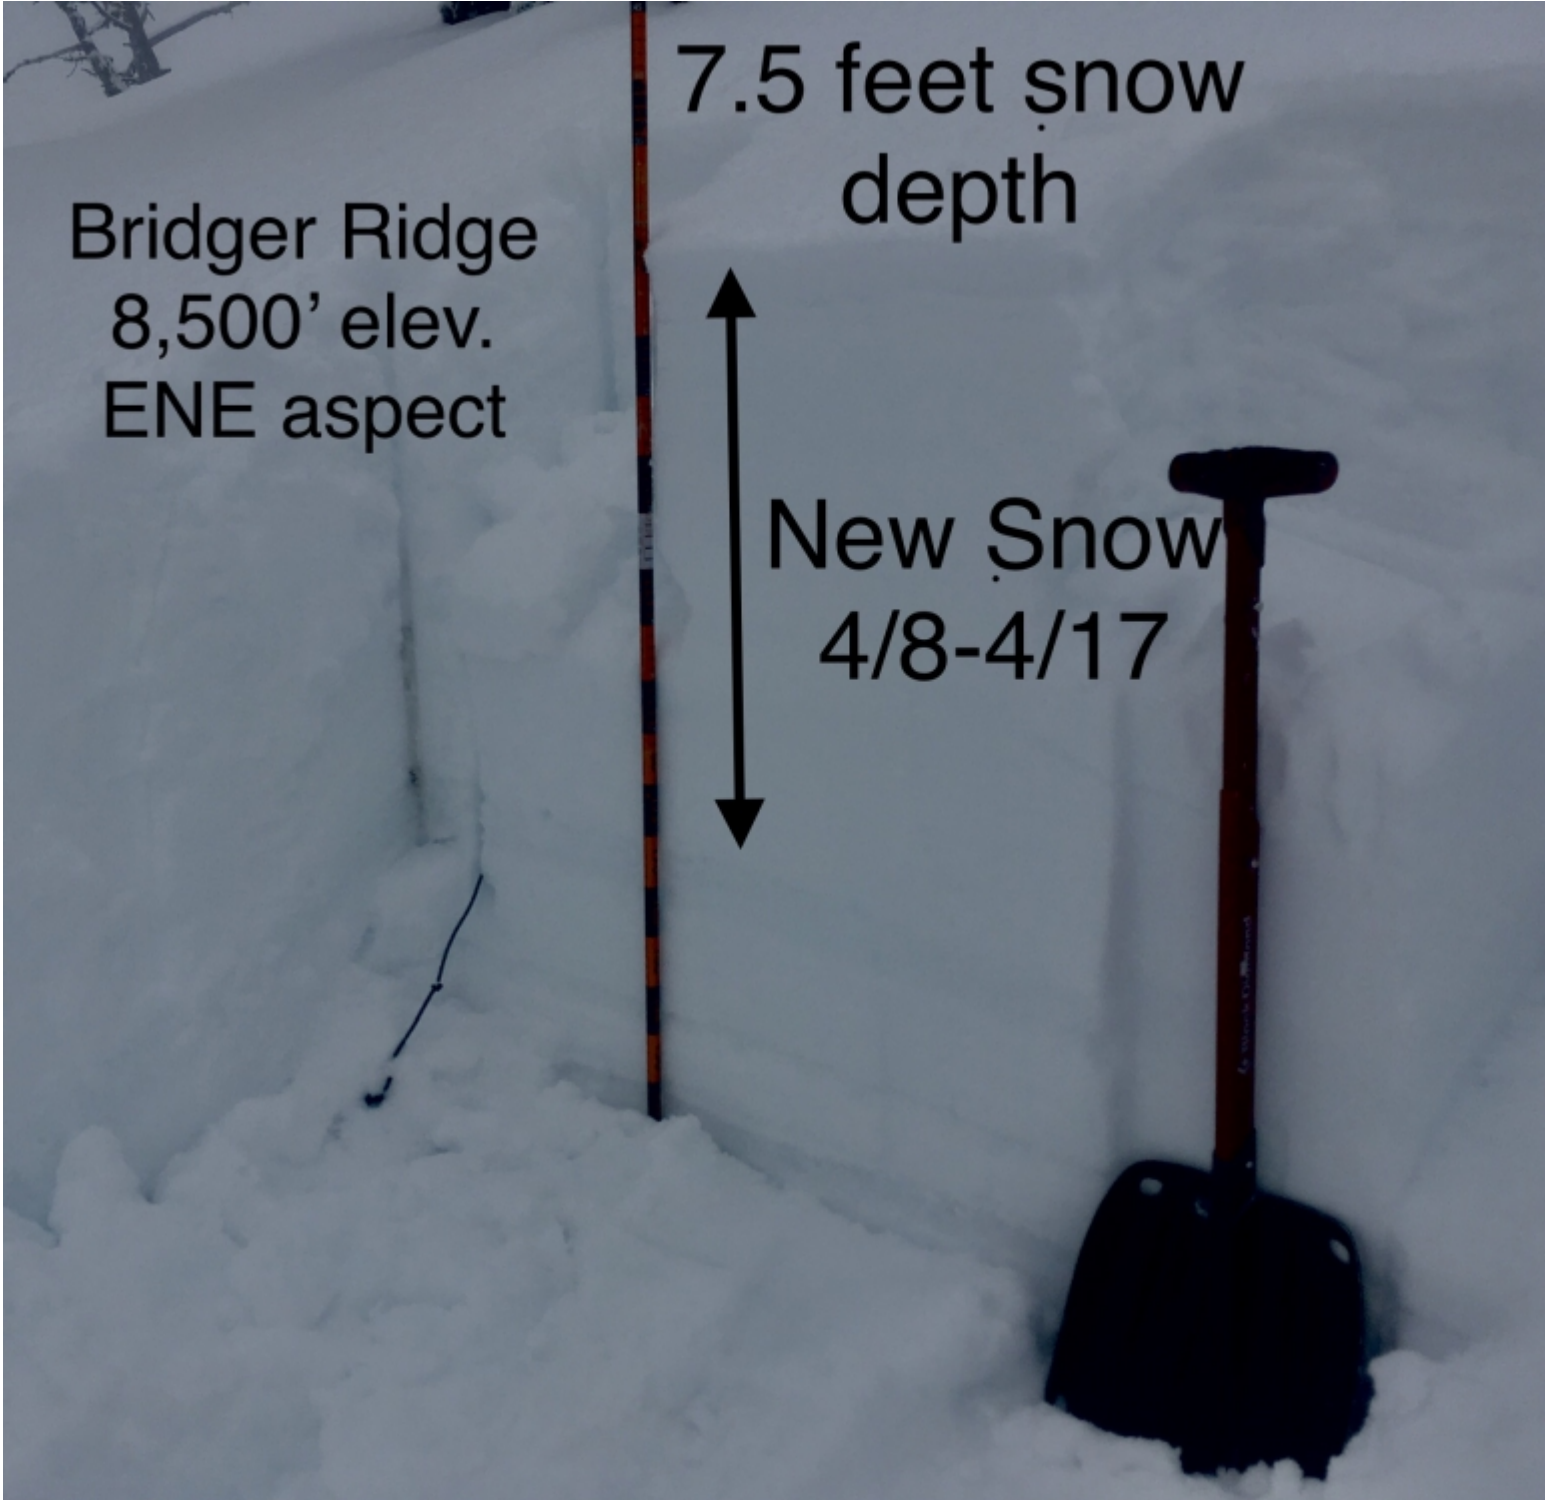

New snow Bridgers 4/8-4/17

Bridger Ridge
8,500' elev.
ENE aspect

7.5 feet snow
depth

New Snow
4/8-4/17

Photo: GNFAC

Advisory Region
Bridger Range
Bridger Range, 2019-04-18