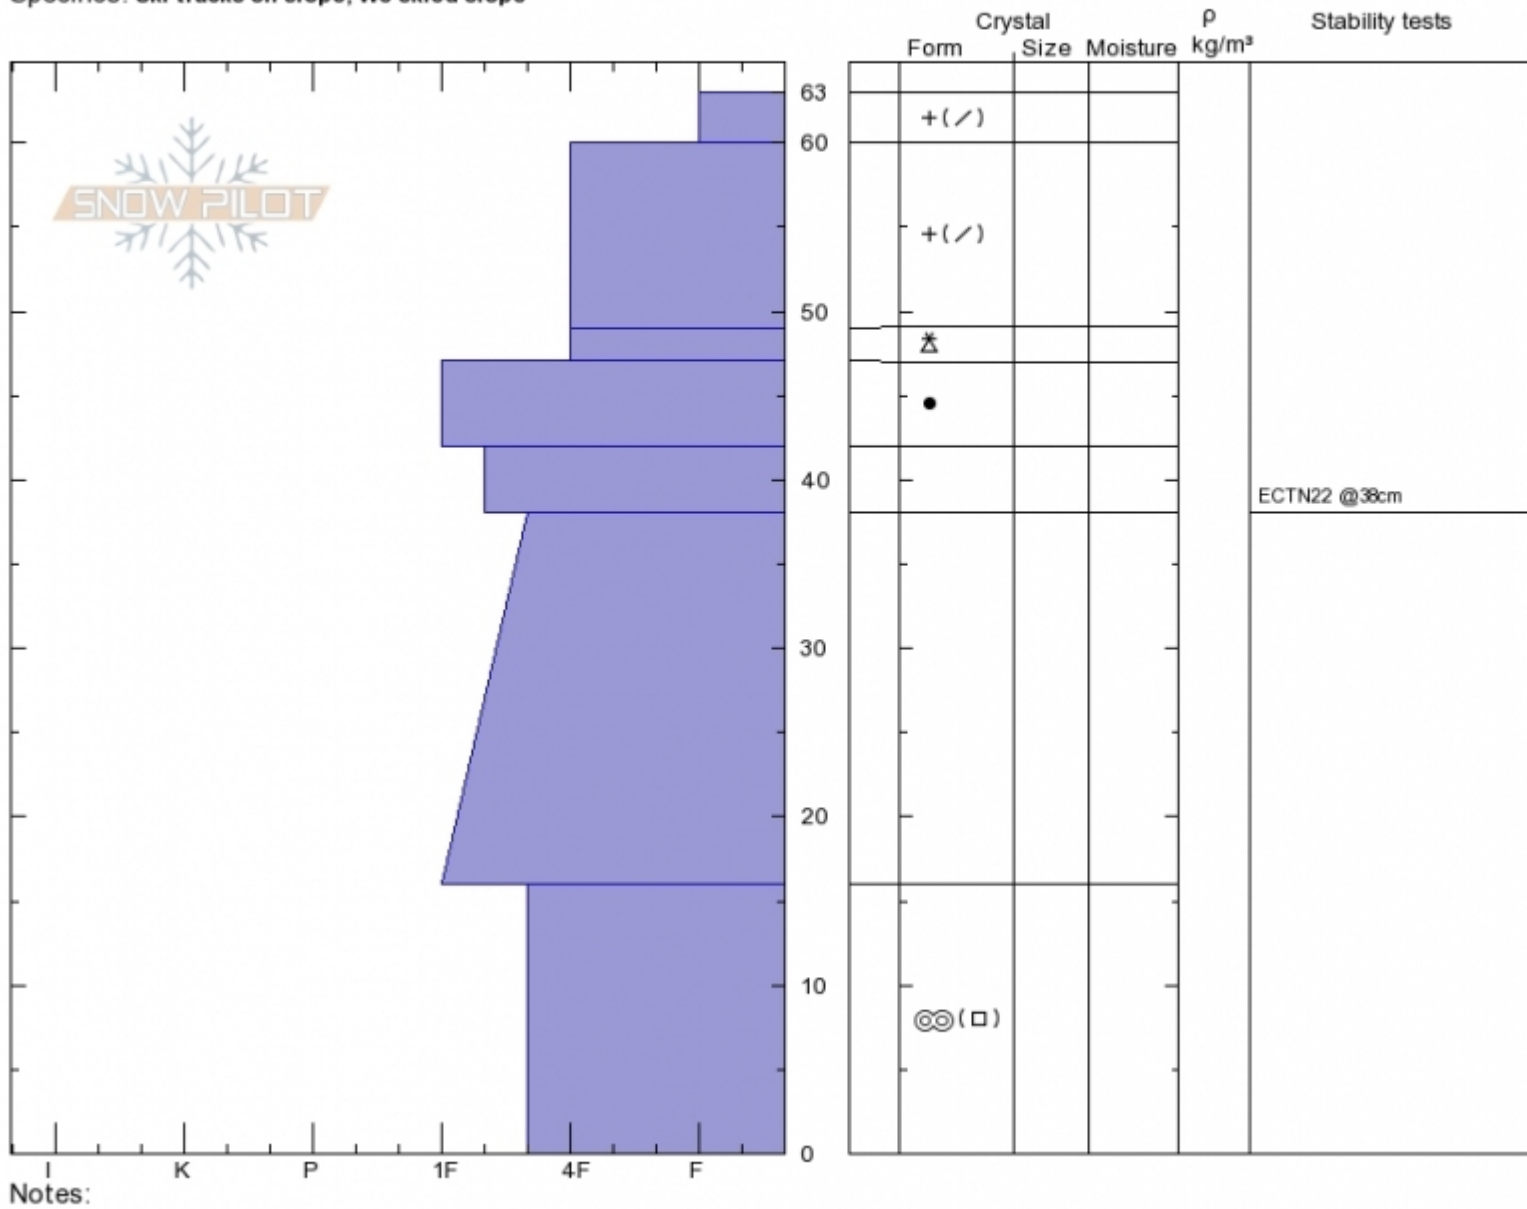

The Ramp Profile - 27 Oct

Lower Reefer Chute
Bridger Range
MT
 Elevation: **8082 ft**
 Aspect: **20°**
 Specifics: **Ski tracks on slope; We skied slope**

Alex Marienthal
 10/27/2019 - 11:15am
 Co-ord: **45.82920N, -110.93093W**
 Slope Angle: **32°**
 Wind Loading: **no**

Stability: **Good**
 Air Temperature: **-17°C**
 Sky Cover: **BKN**
 Precipitation: **S-1**
 Wind: **W Light Breeze**

HS: **63**
 Stability Test Notes
 Layer No

Advisory Region
 Bridger Range

Longitude

-110.93W

Latitude

45.83N

Bridger Range, 2019-10-27