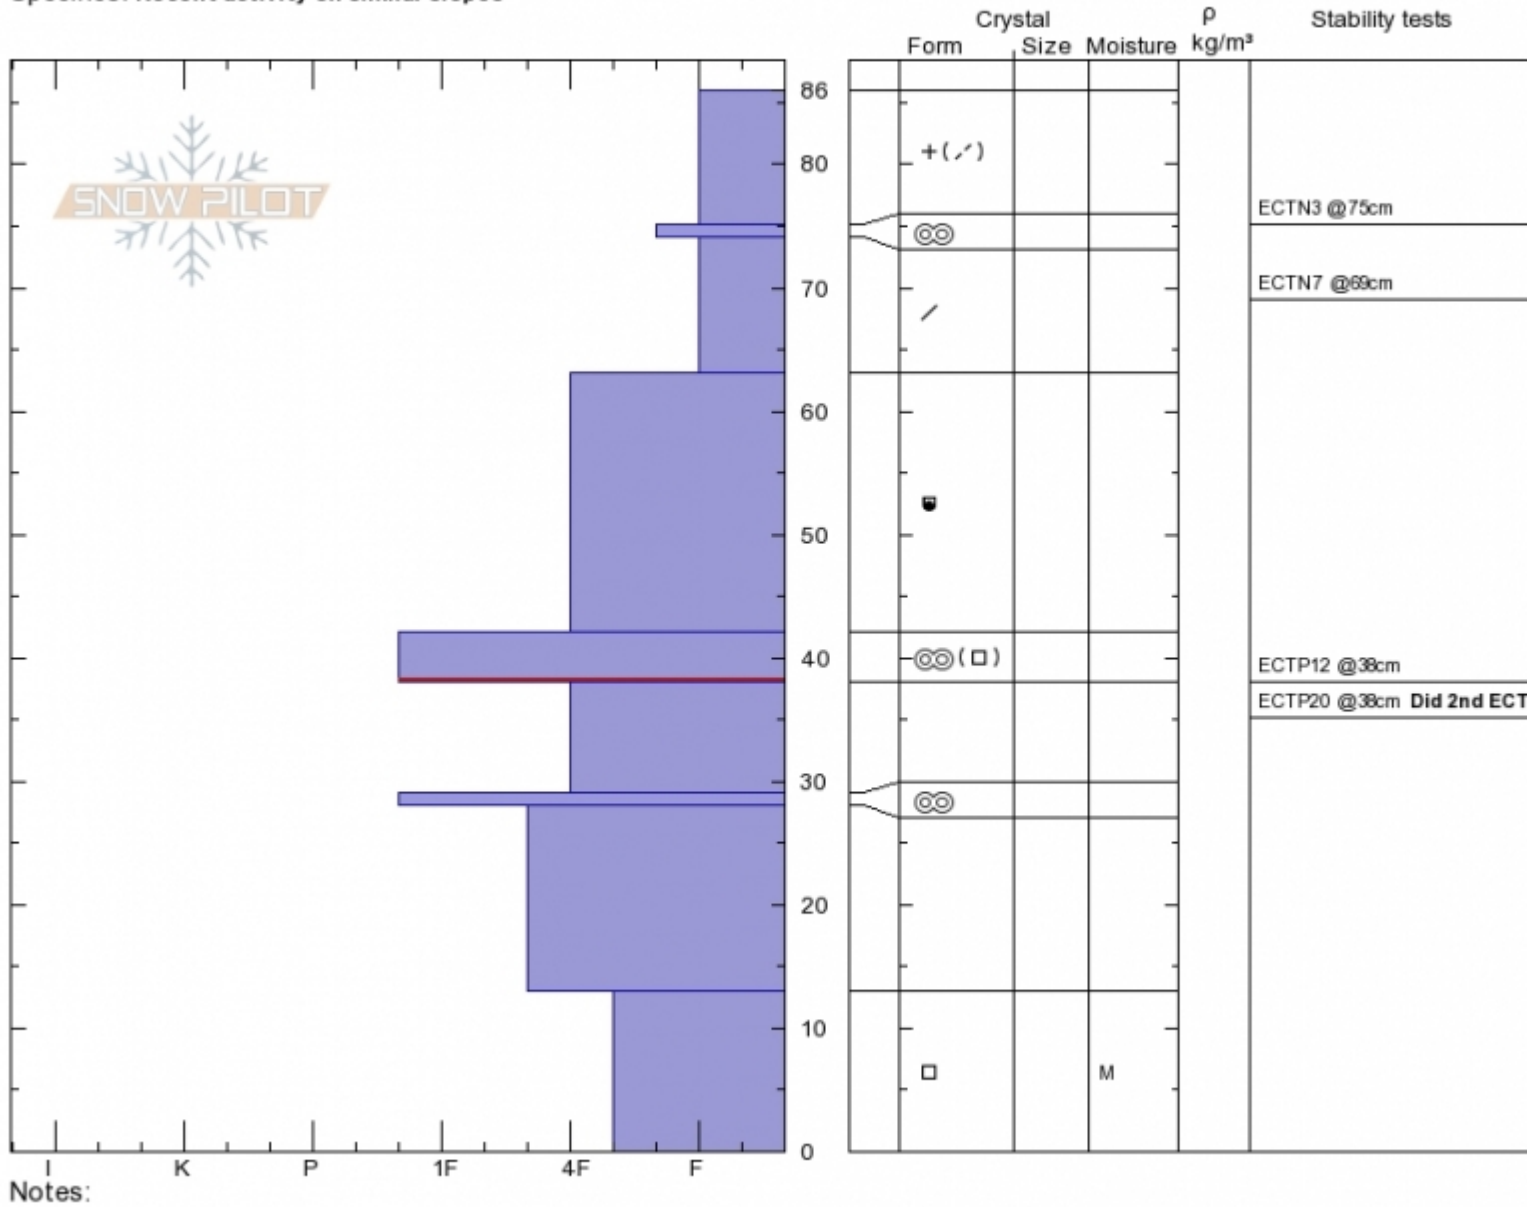

Divide Peak Profile - 3 Nov

Divide
Gallatin Range-N
MT
 Elevation: **9530 ft**
 Aspect: **110°**
 Specifics: **Recent activity on similar slopes**

Gabrielle Antonioli
11/03/2019 - 1:00pm
 Co-ord: **45.40229N, -110.97007W**
 Slope Angle: **28°**
 Wind Loading: **previous**

Stability: **Fair**
 Air Temperature: **30°C**
 Sky Cover: **BKN**
 Precipitation: **NO**
 Wind: **W Calm**

HS:86 PS25
 Stability Test Notes
38: Did 2nd ECT/LOC

Layer No
38-42: Pro

Advisory Region
 Northern Gallatin

Longitude

-110.97W

Latitude

45.39N

Northern Gallatin, 2019-11-04