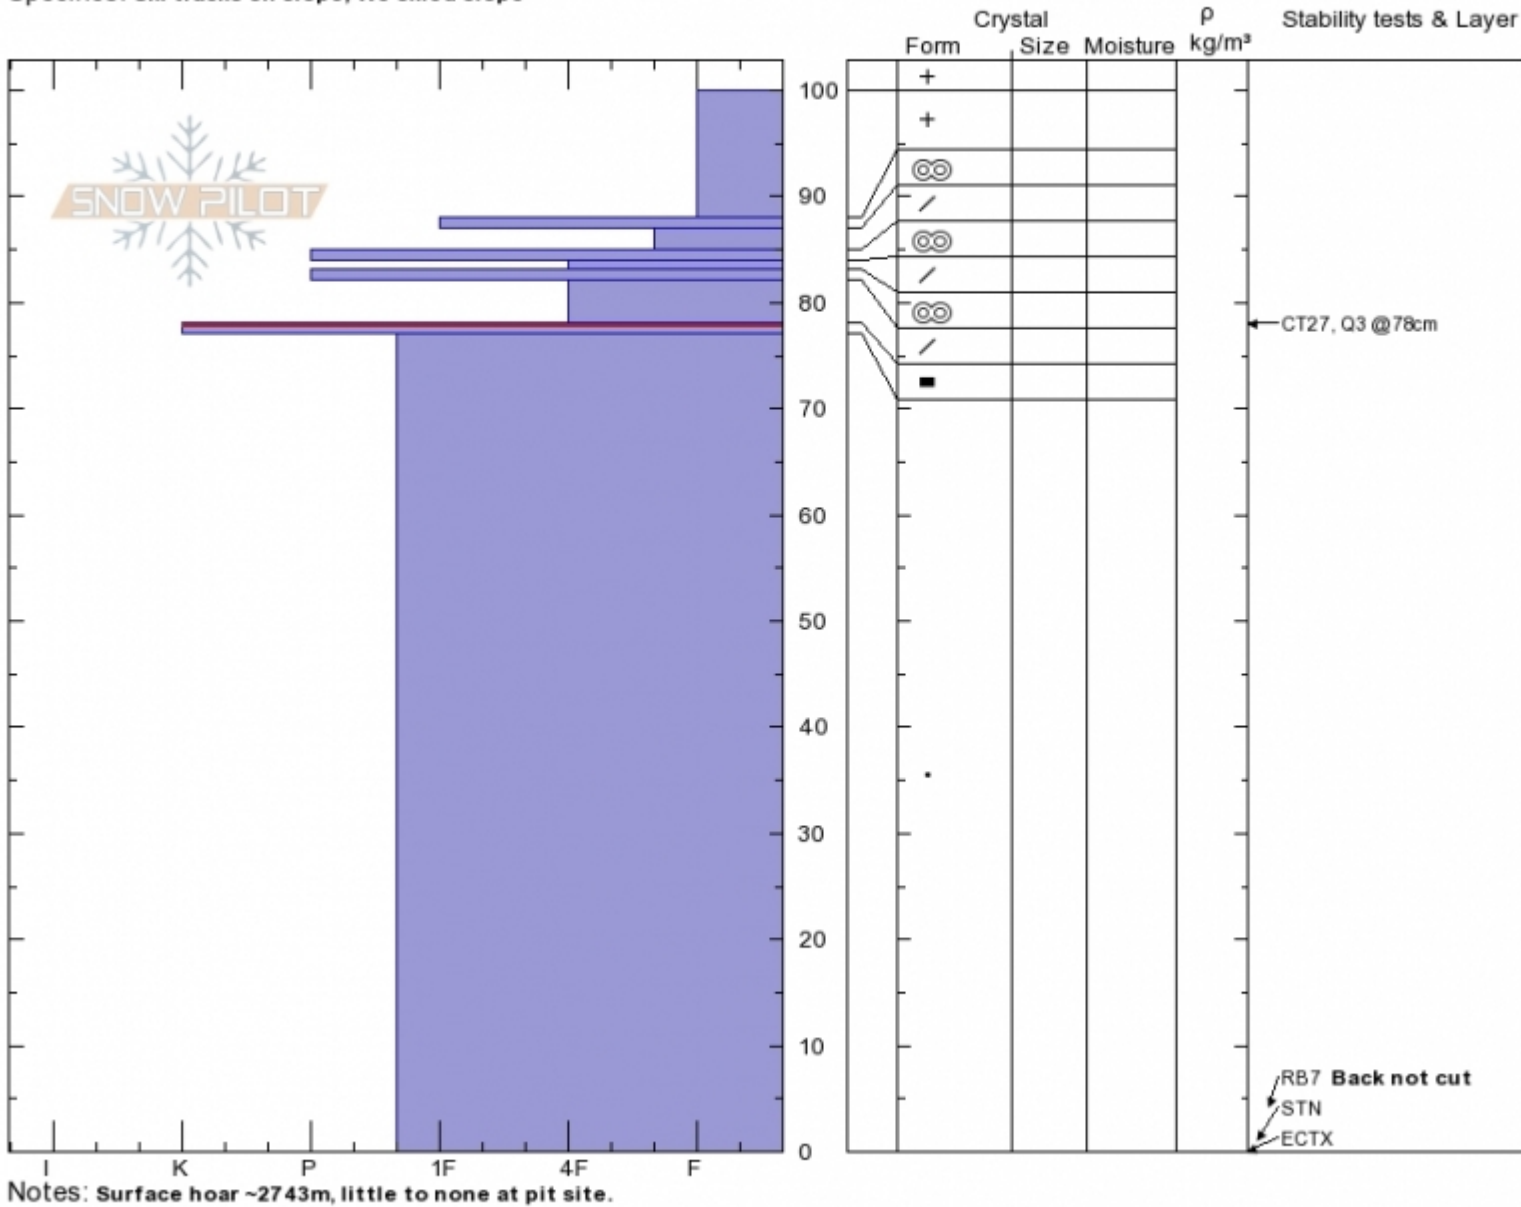

Mt. Blackmore Profile - 21 November

Mt. Blackmore
Gallatin Range-N
MT
 Elevation: **2816 m**
 Aspect: **NE**
 Specifics: **Ski tracks on slope; We skied slope**

Kevin Stewart
 11/21/2019 - 2:17pm
 Co-ord: **45.44225N, -110.99630W**
 Slope Angle: **30°**
 Wind Loading: **no**

Stability: **Very Good**
 Air Temperature: **-4°C**
 Sky Cover: **FEW**
 Precipitation: **NO**
 Wind: **E Light Breeze**

HS: **100** Layer Notes:
 78-77cm: **Problematic layer**

Longitude

-111.00W

Latitude

45.44N

Northern Gallatin, 2019-11-22