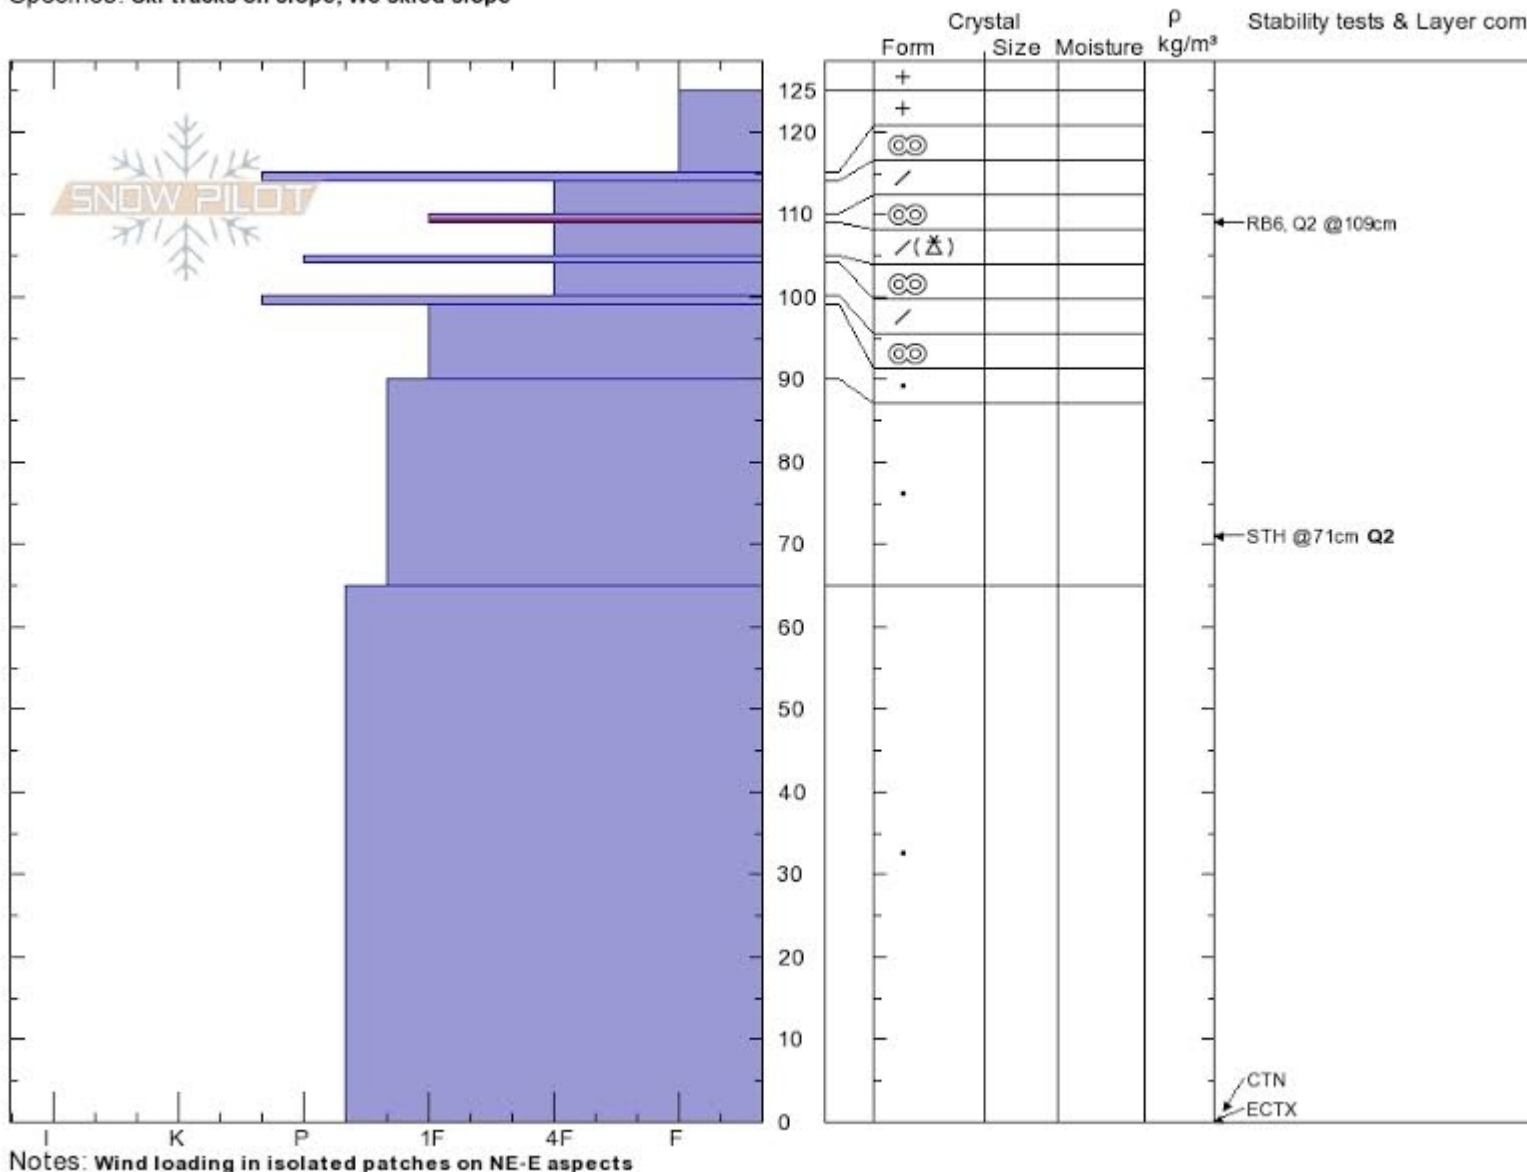

# Mt Blackmore Profile - 23 November

**Mt. Blackmore**  
**Gallatin Range-N**  
**MT**  
 Elevation: **2843 m**  
 Aspect: **NE**  
 Specifics: **Ski tracks on slope; We skied slope**

**Kevin Stewart**  
 11/23/2019 - 12:41pm  
 Co-ord: **45.44311N, -110.99828W**  
 Slope Angle: **35°**  
 Wind Loading: **no**

Stability: **Good**  
 Air Temperature: **-2.8°C**  
 Sky Cover: **OVC**  
 Precipitation: **NO**  
 Wind: **E Moderate**

HS: **125** Layer Notes:  
 110-109cm: **Problematic layer**

Notes: Wind loading in isolated patches on NE-E aspects

Advisory Region  
 Northern Gallatin  
 Longitude

-111.00W

Latitude

45.44N

Northern Gallatin, 2019-11-24