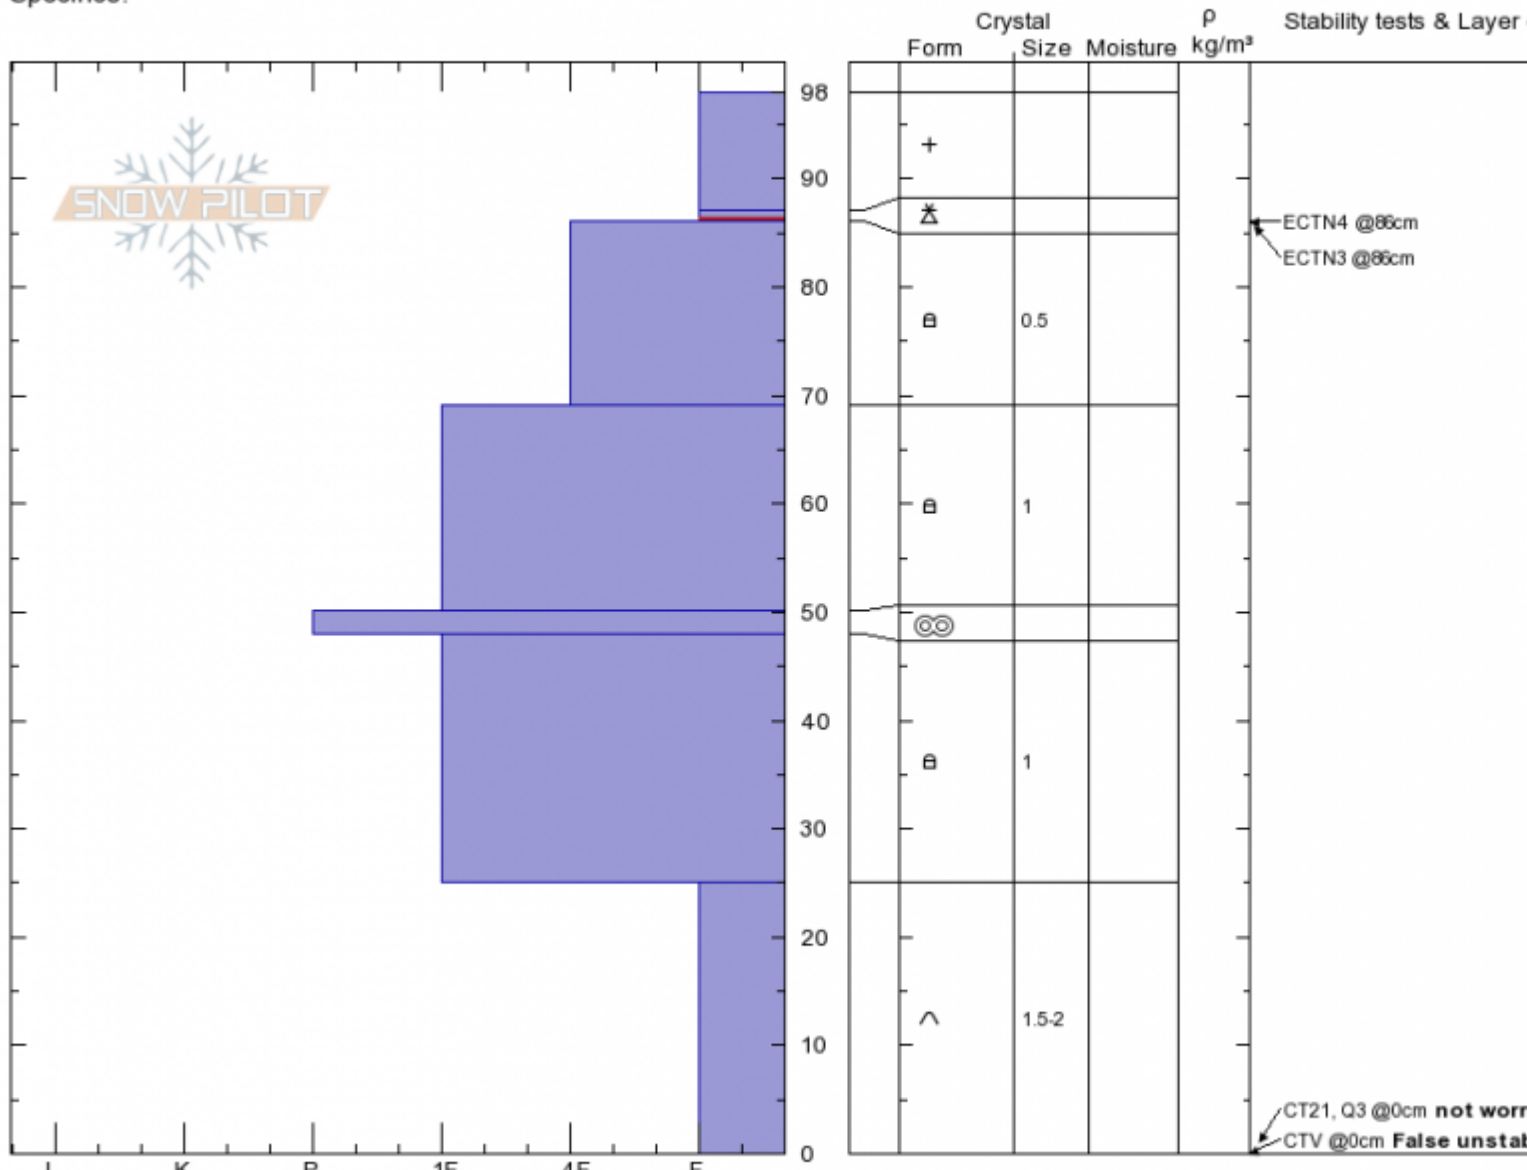

Almost Died

Almost Died
Cooke City
MT
 Elevation: **9694 ft**
 Aspect: **NE**
 Specifics:

Doug Chabot-Admin
11/27/2019 - 9:15am
 Co-ord: **45.05220N, -109.93894W**
 Slope Angle: **28°**
 Wind Loading: **previous**

Stability: **Good**
 Air Temperature: **-14°C**
 Sky Cover: **OVC**
 Precipitation: **NO**
 Wind:

HS: **98** Layer Notes:
 87-86cm: **Problematic layer**

Notes: I may have not cut the column square on my first CT which tipped over (CTV).

Longitude

-109.95W

Latitude

45.06N

Cooke City, 2019-11-27