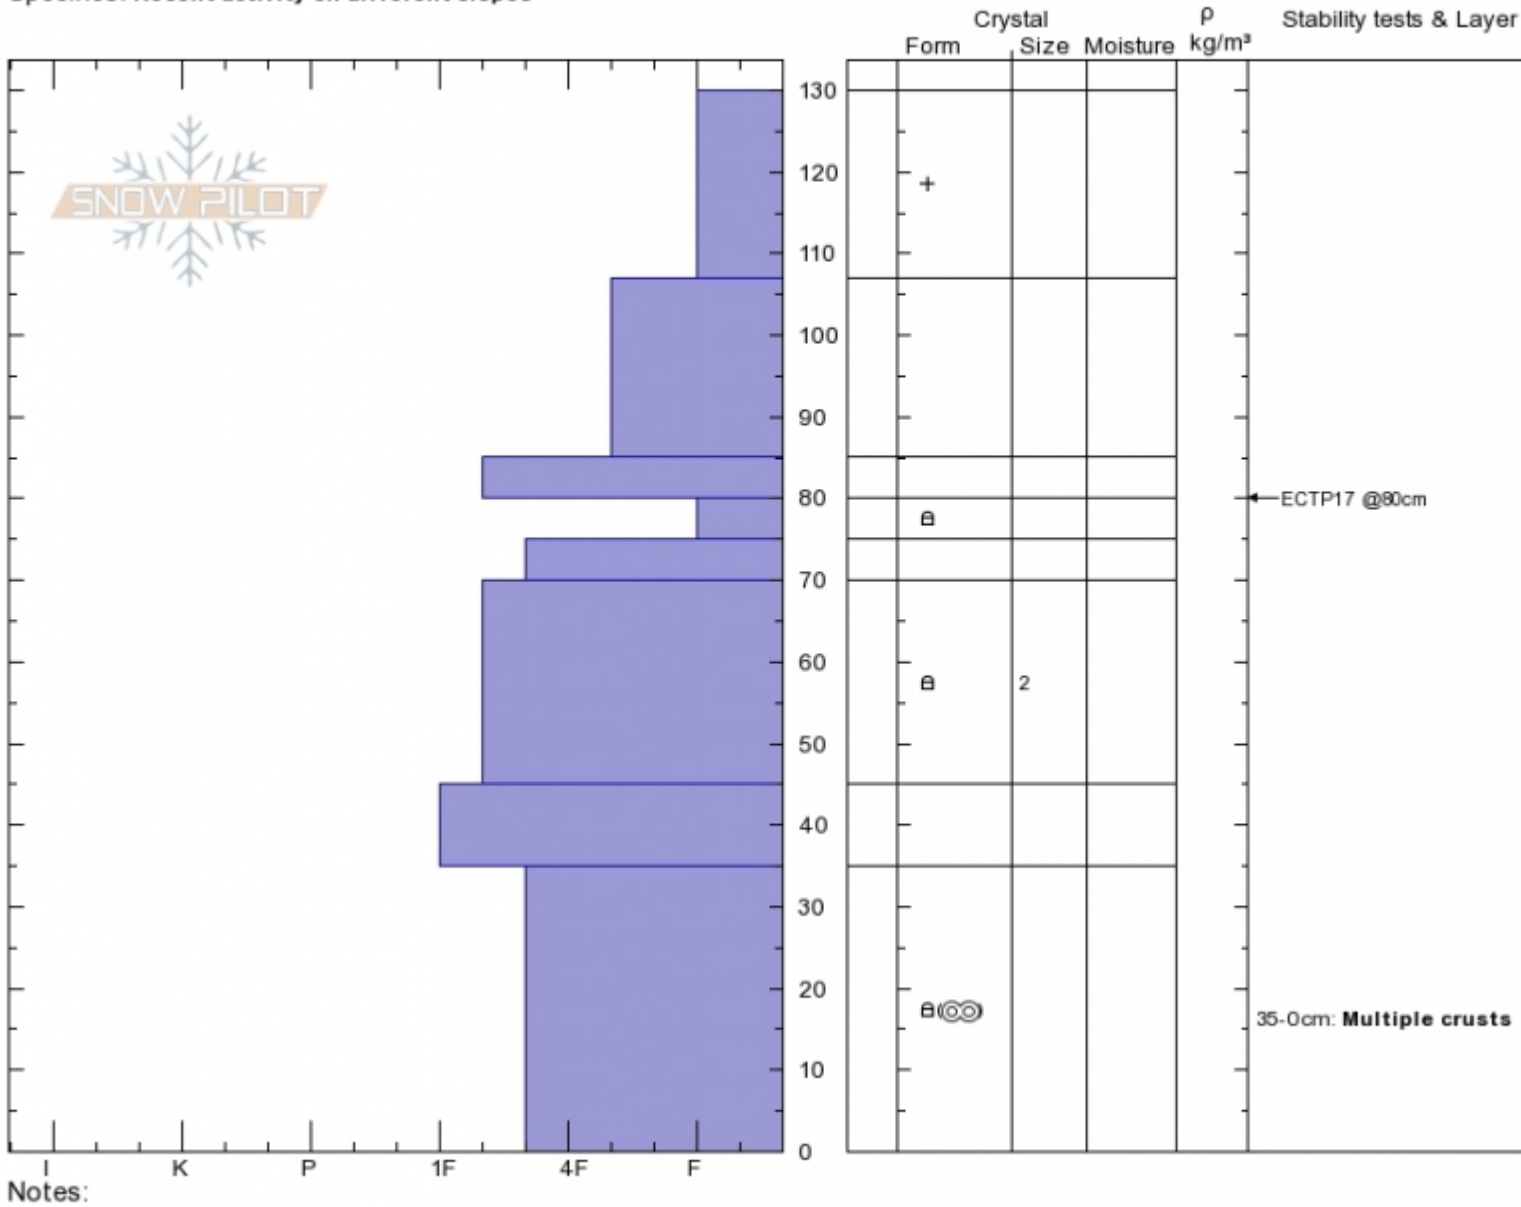

Scotch Bonnet Profile - 9 Dec

Scotch Bonnet
Cooke City
MT
 Elevation: **9800 ft**
 Aspect: **185°**
 Specifics: **Recent activity on different slopes**

Ian Hoyer
12/09/2019 - 10:00am
 Co-ord: **45.06970N, -109.94284W**
 Slope Angle: **25°**
 Wind Loading:

Stability: **Fair**
 Air Temperature:
 Sky Cover: **BKN**
 Precipitation: **NO**
 Wind: **Calm**

HS:130 Layer Notes:
 80-75cm: **Problematic layer**
 35-0cm: **Multiple crusts**

Longitude

-109.95W

Latitude

45.06N

Cooke City, 2019-12-09