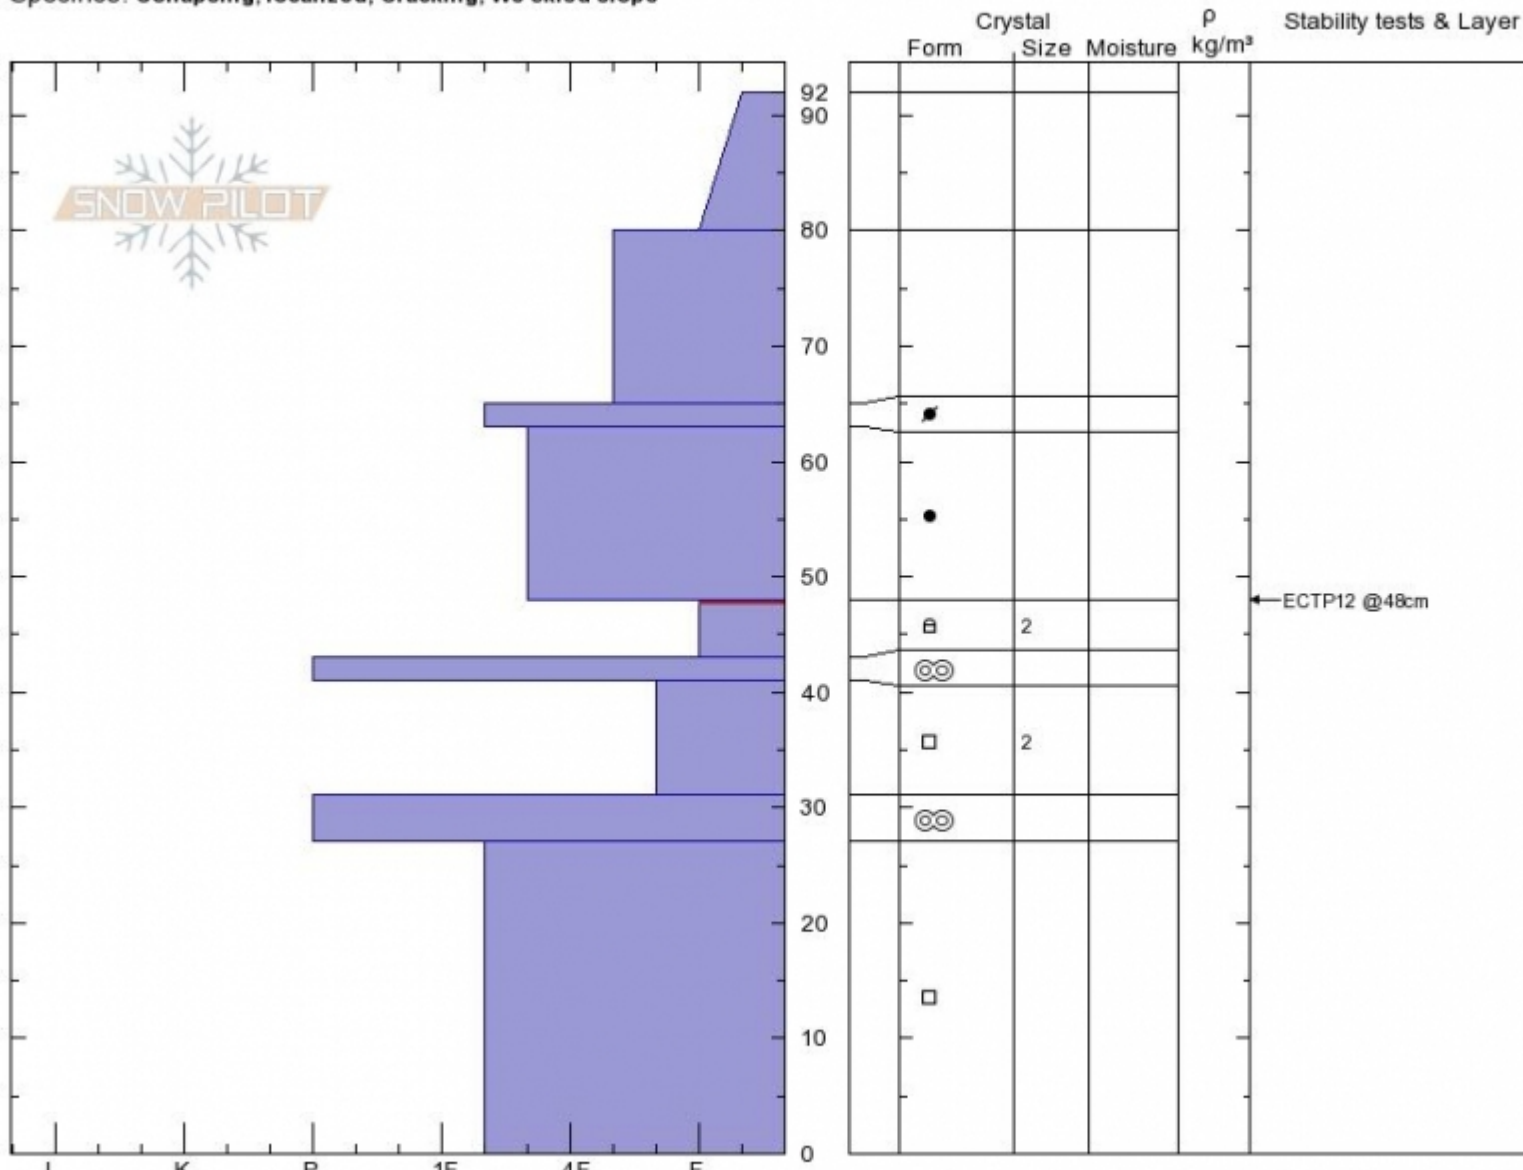

Woody Ridge Profile - 11 Dec

Central Park West
Absaroka Range
MT
Elevation: 9571 ft
Aspect: 260°
Specifics: Collapsing, localized; Cracking; We skied slope

Beau Fredlund
12/11/2019 - 11:00am
Co-ord: 44.98543N, -109.92695E
Slope Angle: 27°
Wind Loading: yes

Stability:
Air Temperature:
Sky Cover:
Precipitation: S2
Wind: **W Moderate**

HS:92 Layer Notes:
48-43cm: Problematic layer

Notes: Much shallower and weaker snow on windward SW aspects-like in this snowpit. NW aspects around this area have over 130cm HS. forming in exposed areas due to the, blustery, westerly winds. Surface cracking in localized areas. Light density new snow.

Longitude

-109.94W

Latitude

45.02N

Cooke City, 2019-12-13