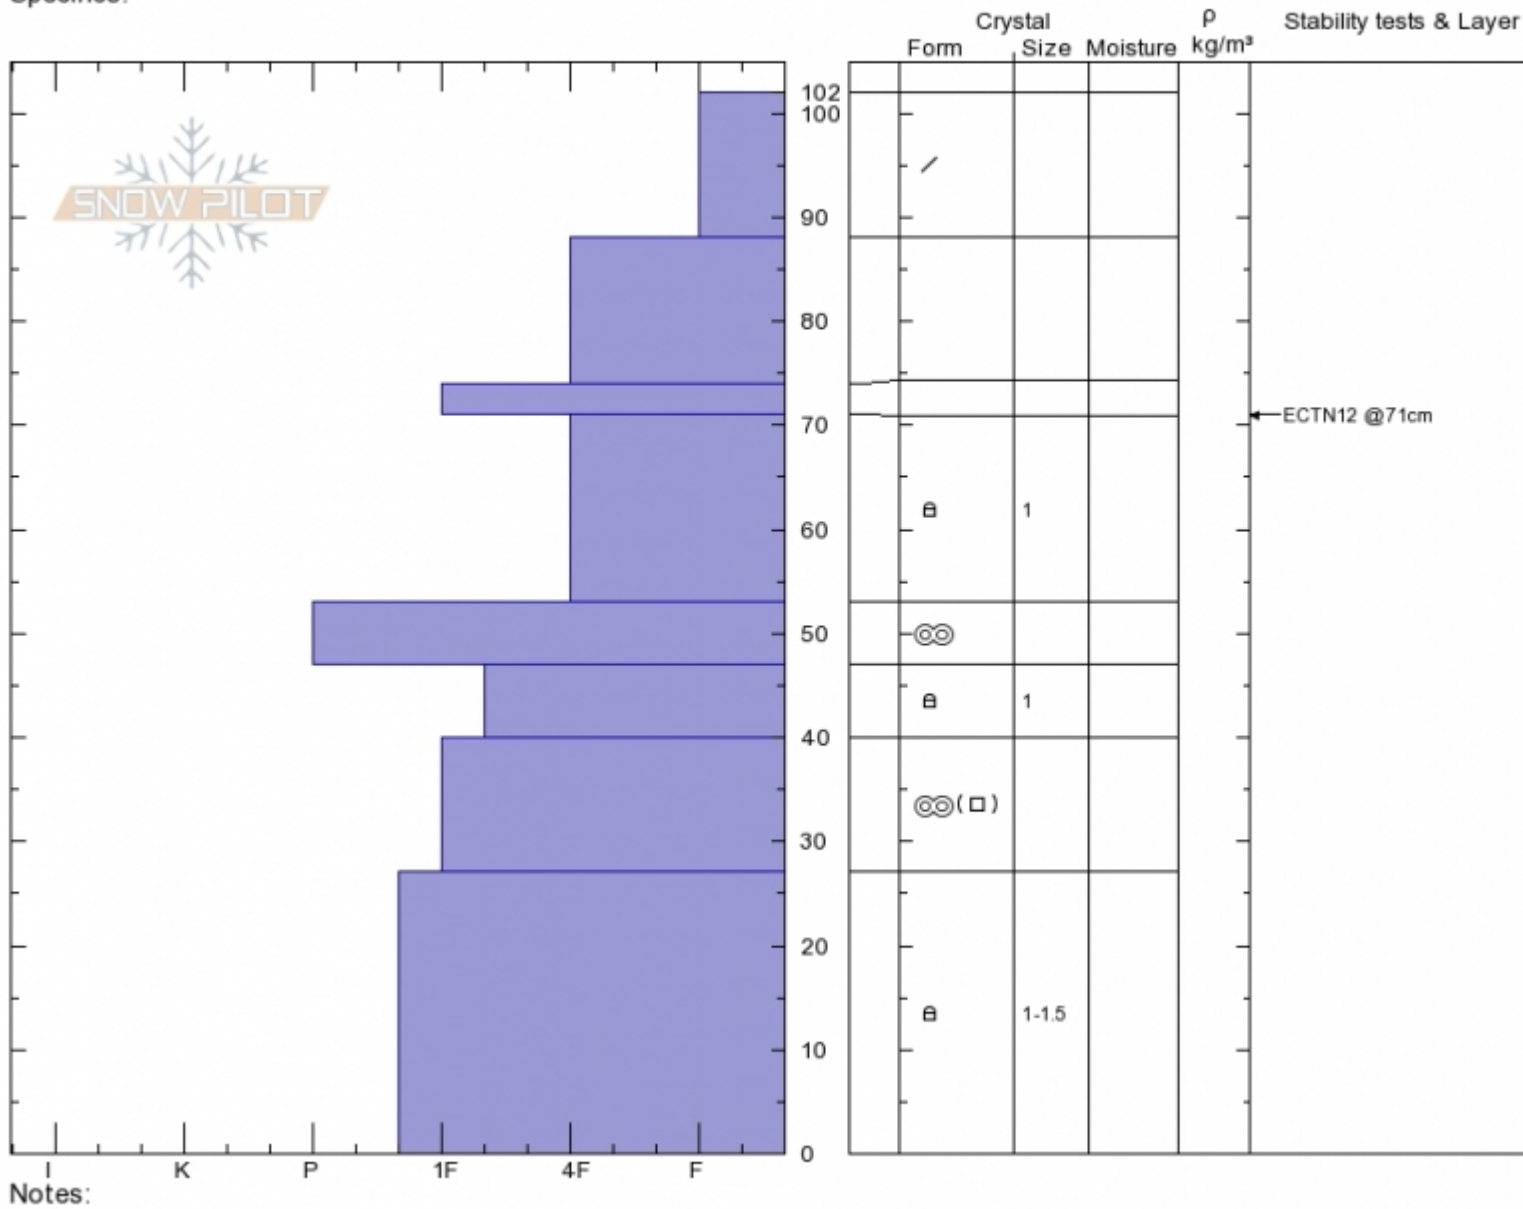

# Blackmore, East Face Profile- 12-Dec

**Blackmore, East Face**  
**Gallatin Range-N**  
**MT**  
 Elevation: **9585 ft**  
 Aspect: **140°**  
 Specifics:

**Spencer Jonas**  
**12/16/2019 - 11:30am**  
 Co-ord: **45.44712N, -110.99956W**  
 Slope Angle: **25°**  
 Wind Loading:

Stability:  
 Air Temperature:  
 Sky Cover: **SCT**  
 Precipitation: **NO**  
 Wind: **Calm**

**HS:102** Layer Notes:  
 71-53cm:**Problematic layer**

Advisory Region  
 Northern Gallatin

Longitude

-111.00W

Latitude

45.45N

Northern Gallatin, 2019-12-16