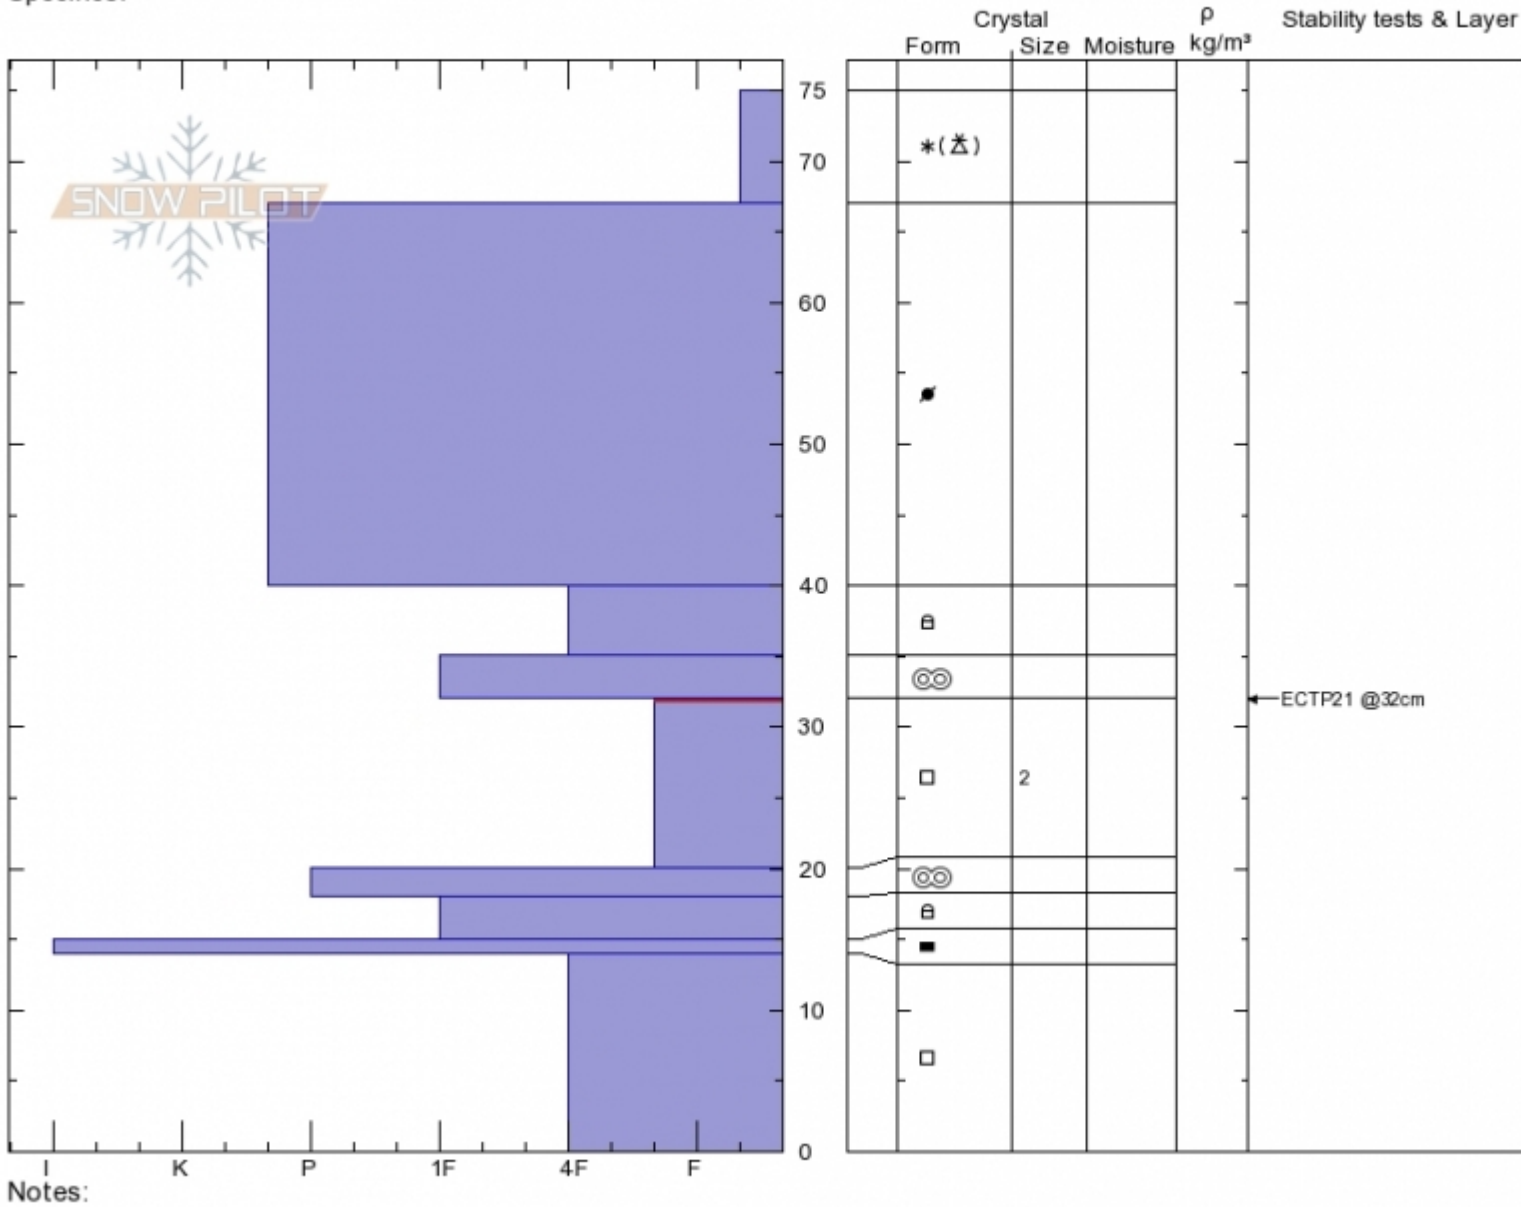

# Scotch Bonnet Profile - 20 Dec

**Scotch Bonnet**  
**Cooke City**  
**MT**  
 Elevation: **9783 ft**  
 Aspect: **165°**  
 Specifics:

**Alex Marienthal**  
**12/20/2019 - 10:50am**  
 Co-ord: **45.07094N, -109.95465W**  
 Slope Angle: **27°**  
 Wind Loading: **previous**

Stability: **Fair**  
 Air Temperature:  
 Sky Cover: **OVC**  
 Precipitation: **S-1**  
 Wind: **SW Light Breeze**

HS: **75**    Layer Notes:  
 32-20cm: **Problematic layer**

Advisory Region  
 Cooke City

Longitude

-109.95W

Latitude

45.06N

Cooke City, 2019-12-21