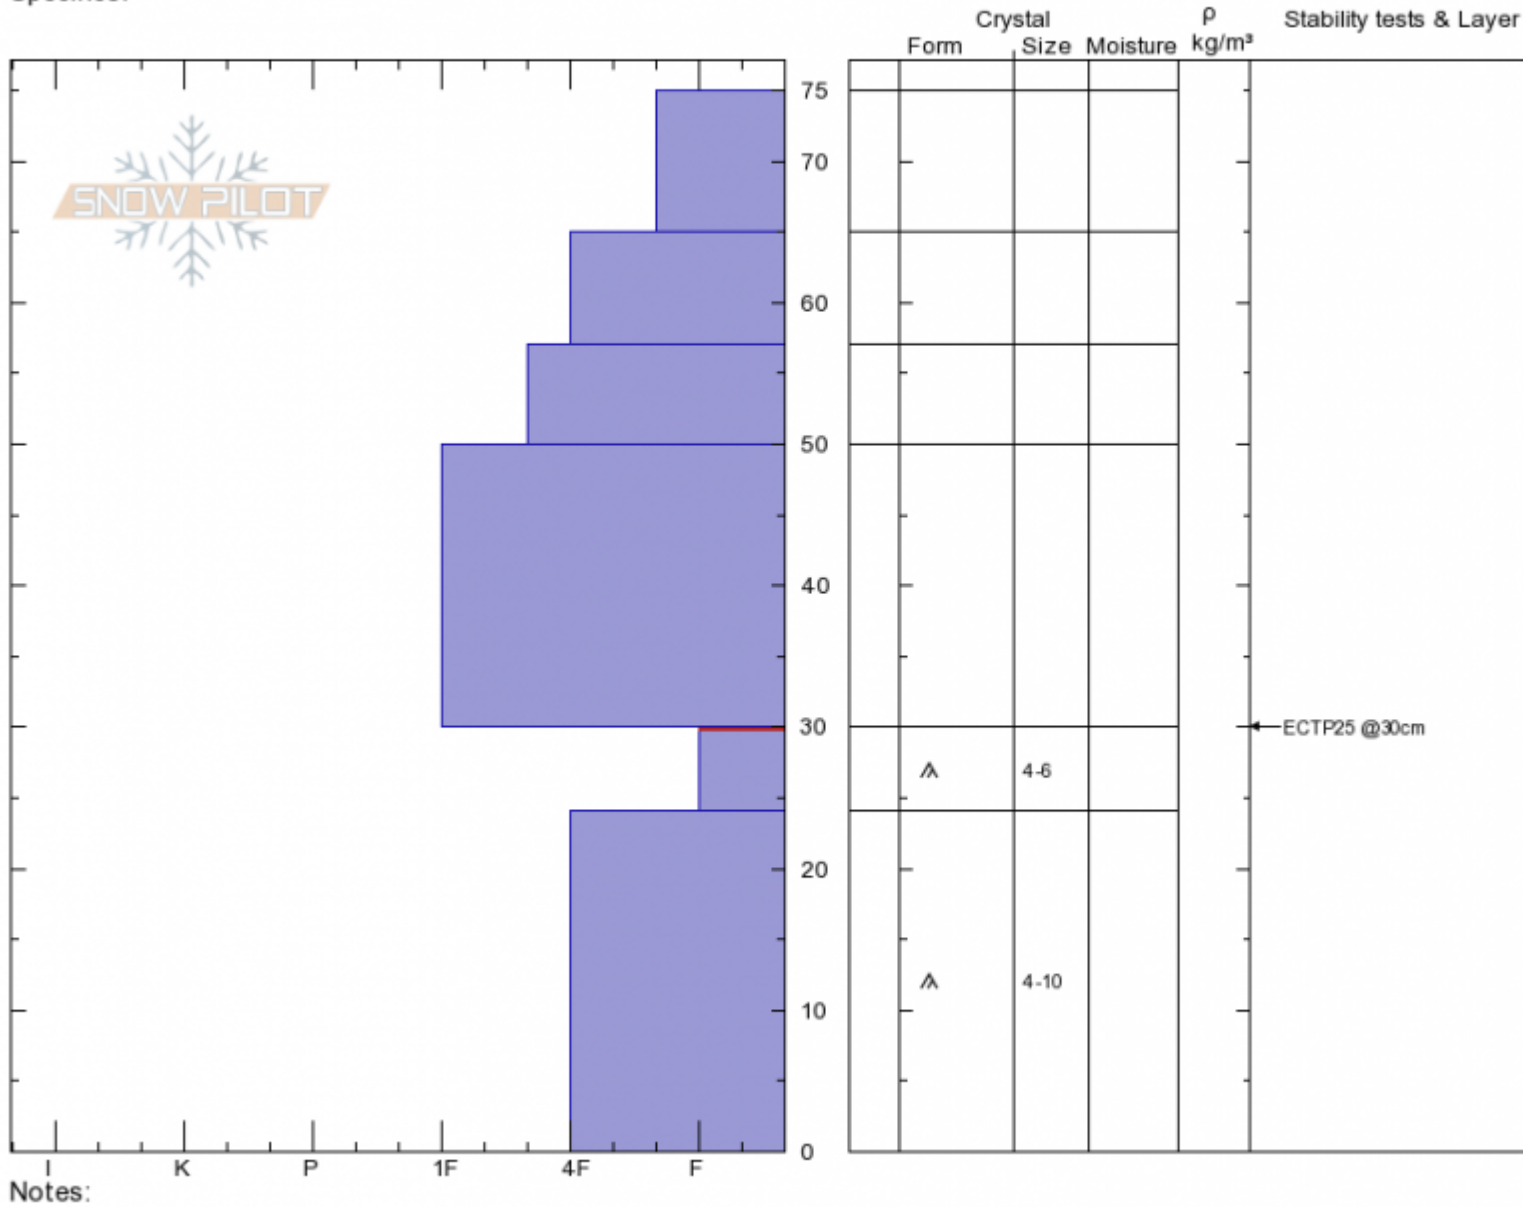

Lionhead Weather Station Profile - 22 Dec

Weather Station
Lionhead Range
MT
 Elevation: **8919 ft**
 Aspect: **NW**
 Specifics:

Doug Chabot-Admin
12/22/2019 - 12:00pm
 Co-ord: **44.71273N, -111.31867W**
 Slope Angle: **22°**
 Wind Loading: **no**

Stability: **Fair**
 Air Temperature: **-1°C**
 Sky Cover: **OVC**
 Precipitation: **NO**
 Wind: **SW Light Breeze**

HS: **75** Layer Notes:
 30-24cm: **Problematic layer**

Advisory Region
 Lionhead Range

Longitude

-111.32W

Latitude

44.71N

Lionhead Range, 2019-12-22