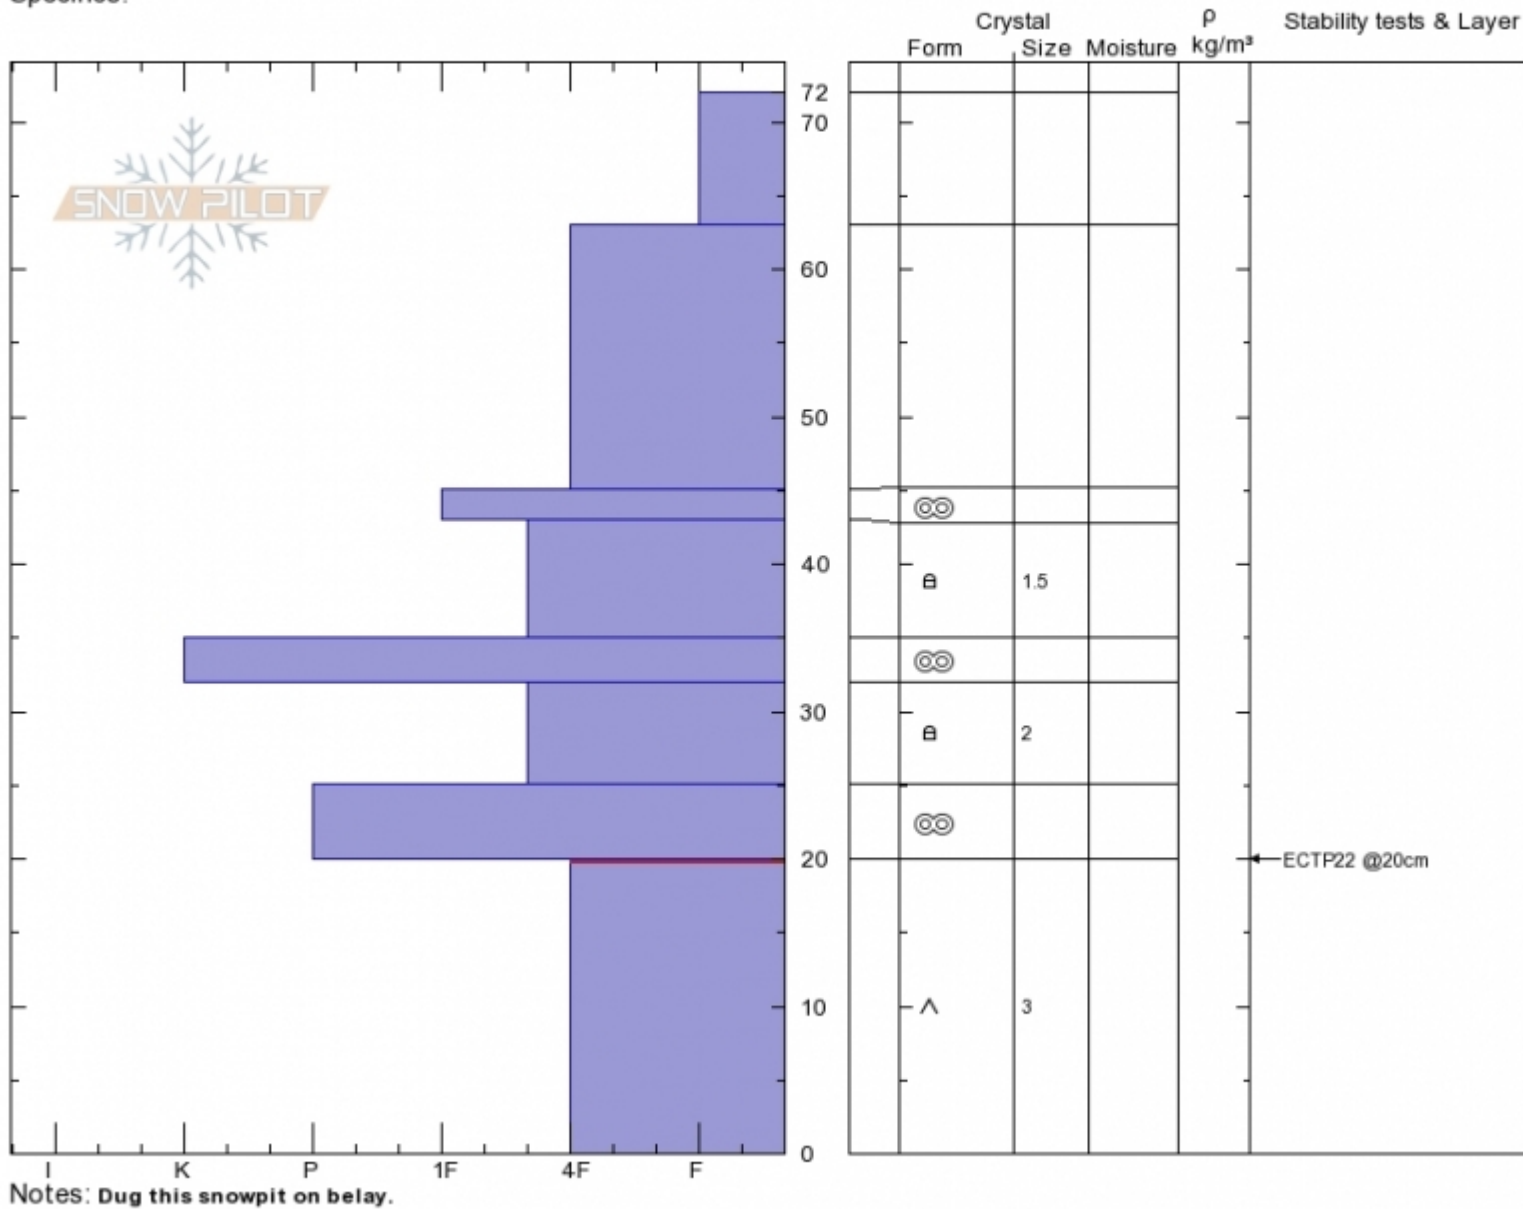

Town hill profile - 22 Dec

Town Hill, Main Gully
Beartooths
MT
 Elevation: **8406 ft**
 Aspect: **78°**
 Specifics:

Beau Fredlund
12/22/2019 - 2:00pm
 Co-ord: **45.02526N, -109.93628E**
 Slope Angle: **34°**
 Wind Loading: **no**

Stability:
 Air Temperature:
 Sky Cover: **FEW**
 Precipitation: **NO**
 Wind: **SW**

HS:72 Layer Notes:
 20-0cm: **Problematic layer**

Longitude

-109.94W

Latitude

45.03N

Cooke City, 2019-12-23