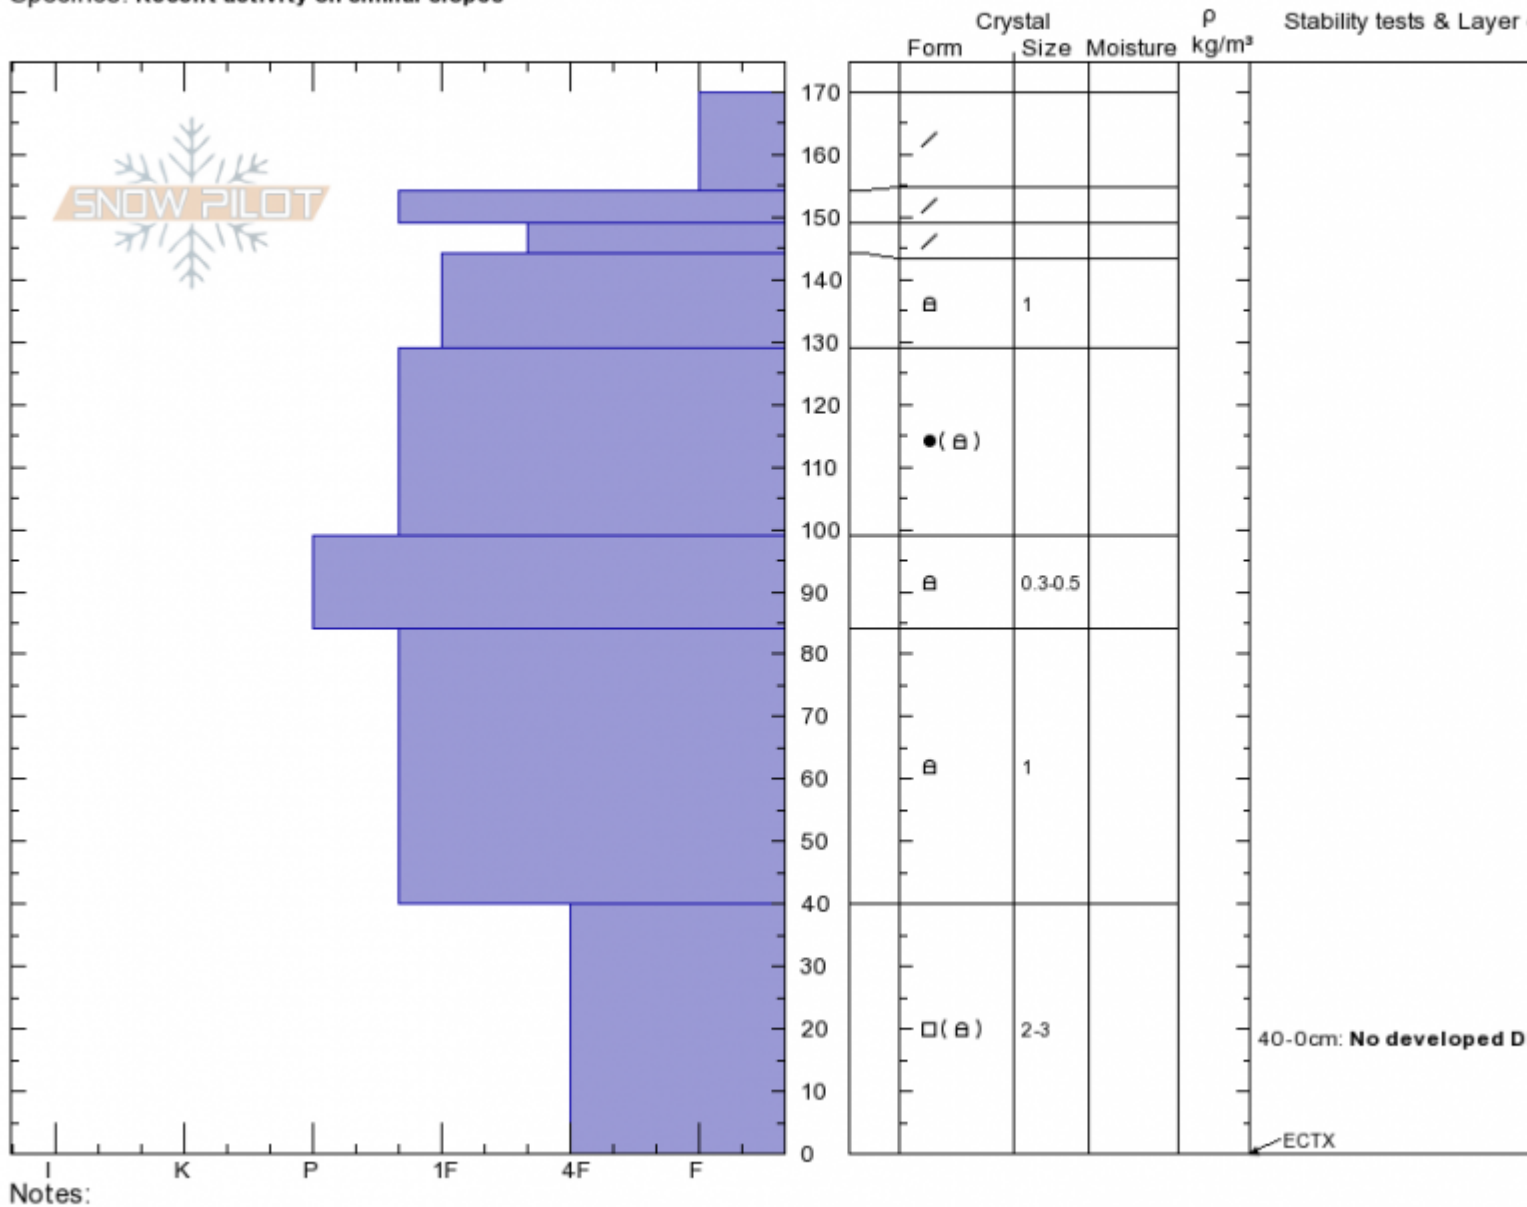

Almost Died Snowpit Profile - 29 Dec

Almost Died
Cooke City
MT
 Elevation: **9820 ft**
 Aspect: **40°**
 Specifics: **Recent activity on similar slopes**

Doug Chabot-Admin
12/29/2019 - 12:00pm
 Co-ord: **45.05335N, -109.94276W**
 Slope Angle: **25°**
 Wind Loading: **previous**

Stability: **Fair**
 Air Temperature: **-16°C**
 Sky Cover: **BKN**
 Precipitation: **NO**
 Wind: **Calm**

HS: **170** Layer Notes:
 40-0cm: **No developed DH**

Advisory Region
 Cooke City

Longitude

-109.95W

Latitude

45.06N

Cooke City, 2019-12-29