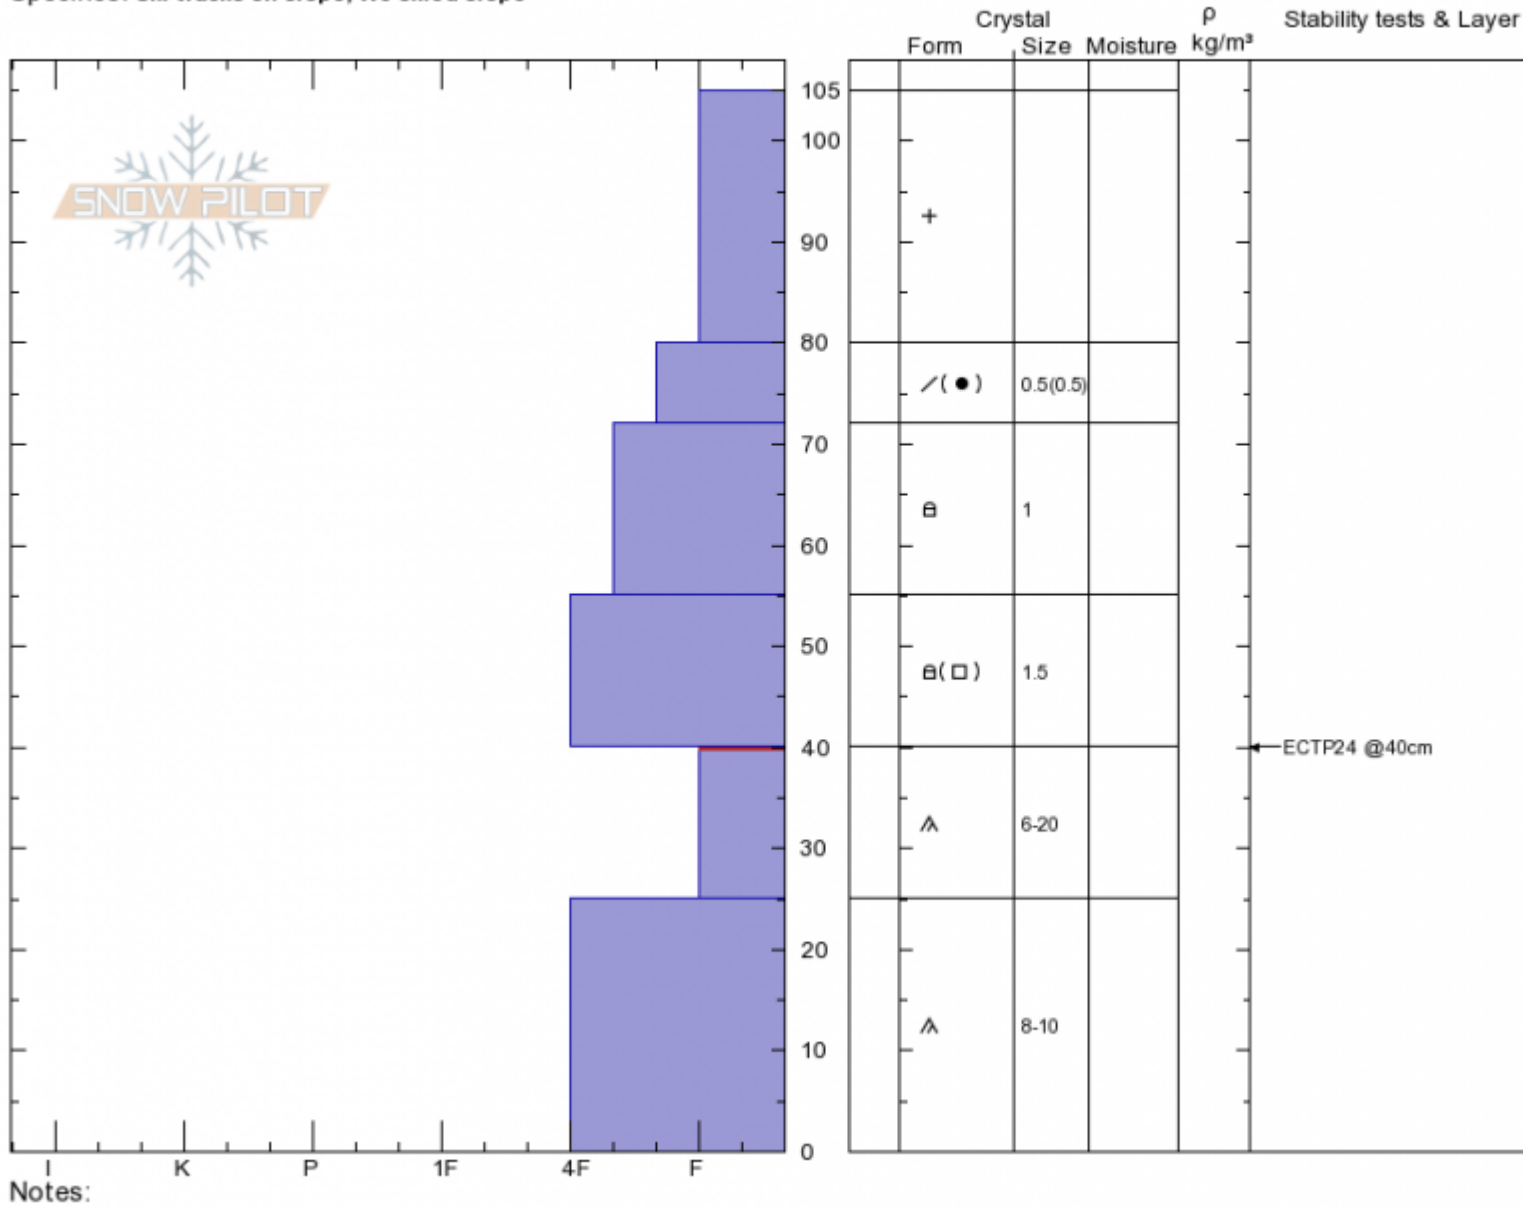

# Bacon Rind Upper Meadow Profile - 1 Jan

**Bacon Rind Meadow**  
**Madison Range-S**  
**MT**  
 Elevation: **8569 ft**  
 Aspect: **85°**  
 Specifics: **Ski tracks on slope; We skied slope**

**Doug Chabot-Admin**  
**01/01/2020 - 11:05am**  
 Co-ord: **44.95837N, -111.09656W**  
 Slope Angle: **24°**  
 Wind Loading: **no**

Stability: **Poor**  
 Air Temperature: **-10°C**  
 Sky Cover: **X**  
 Precipitation: **S1**  
 Wind:

**HS:105** Layer Notes:  
 40-25cm: **Problematic layer**

Longitude

-111.10W

Latitude

44.96N

Southern Madison, 2020-01-01