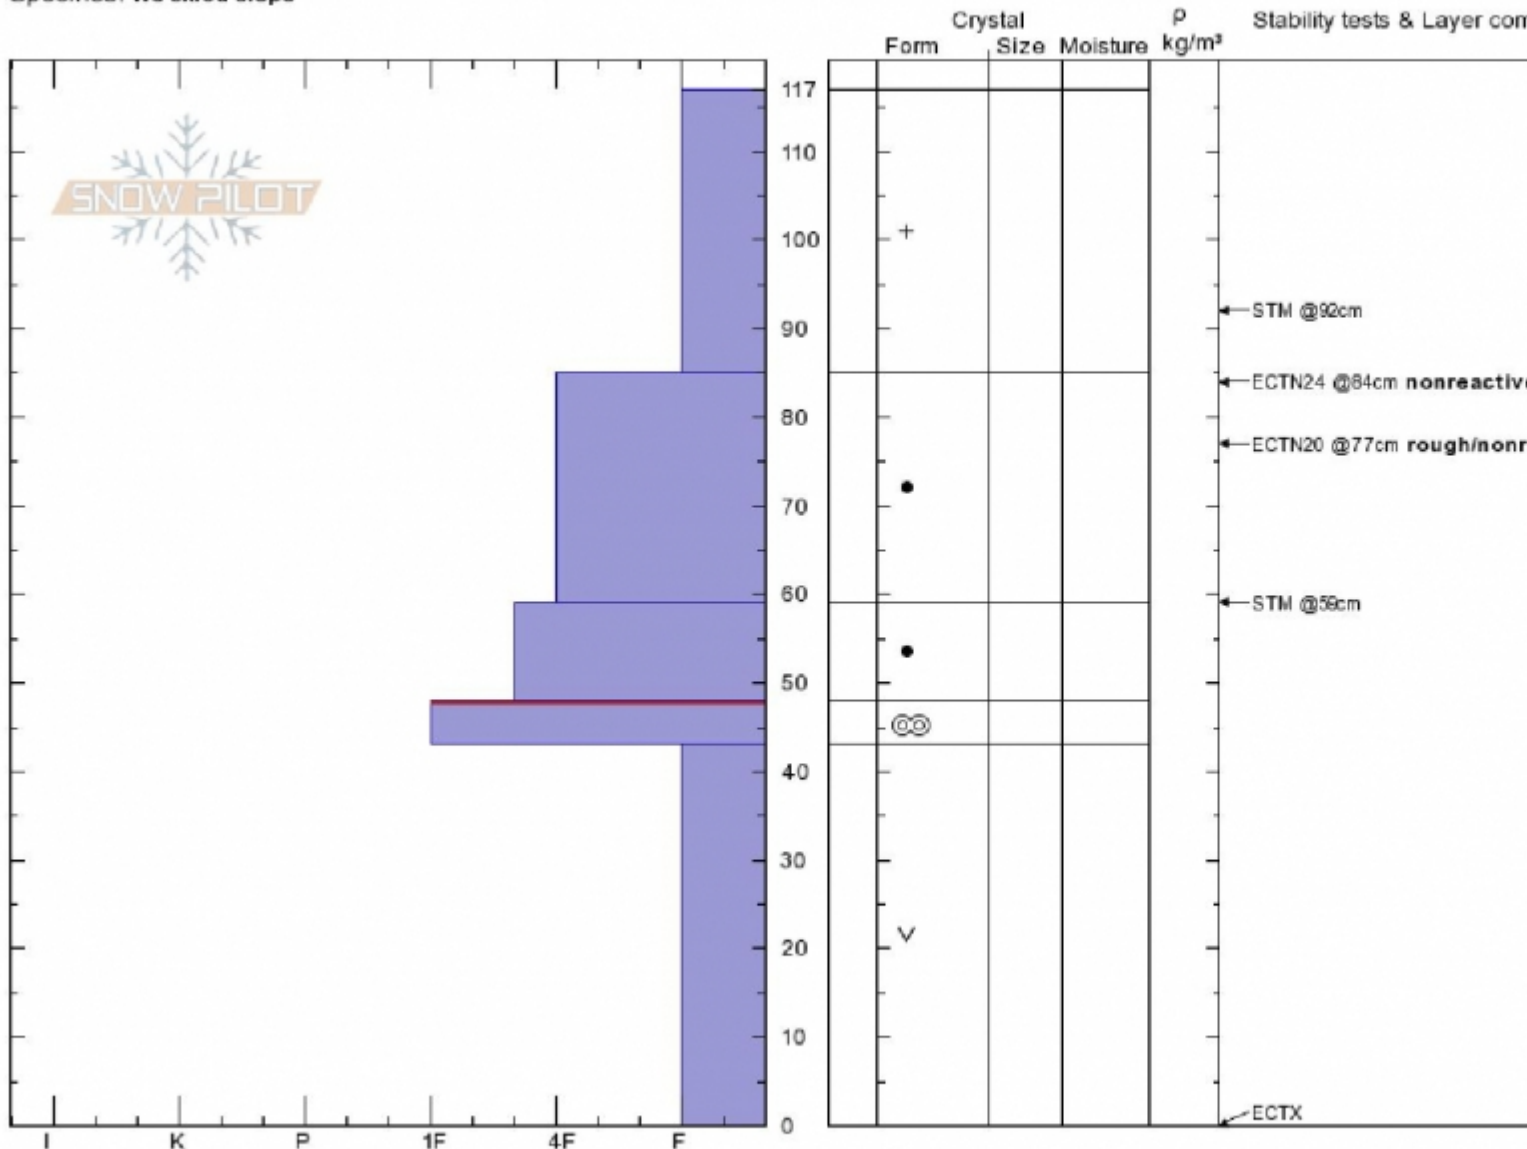

# Irma II Profile - 2 Jan

**Irma II**  
**Absaroka Range**  
**MT**  
 Elevation: **8516 ft**  
 Aspect: **90°**  
 Specifics: **We skied slope**

**Don Carroll**  
**01/02/2020 - 11:35am**  
 Co-ord: **45.00663N, -109.93692W**  
 Slope Angle: **32°**  
 Wind Loading:

Stability: **Very Good**  
 Air Temperature: **28°F**  
 Sky Cover: **SCT**  
 Precipitation: **S1**  
 Wind: **Calm**

HS: **117**    Layer Notes:  
 48-43cm: **Problematic layer**

Notes: no wind loading; overcast, light snow and clearing

Longitude

-109.94W

Latitude

44.99N

Cooke City, 2020-01-03