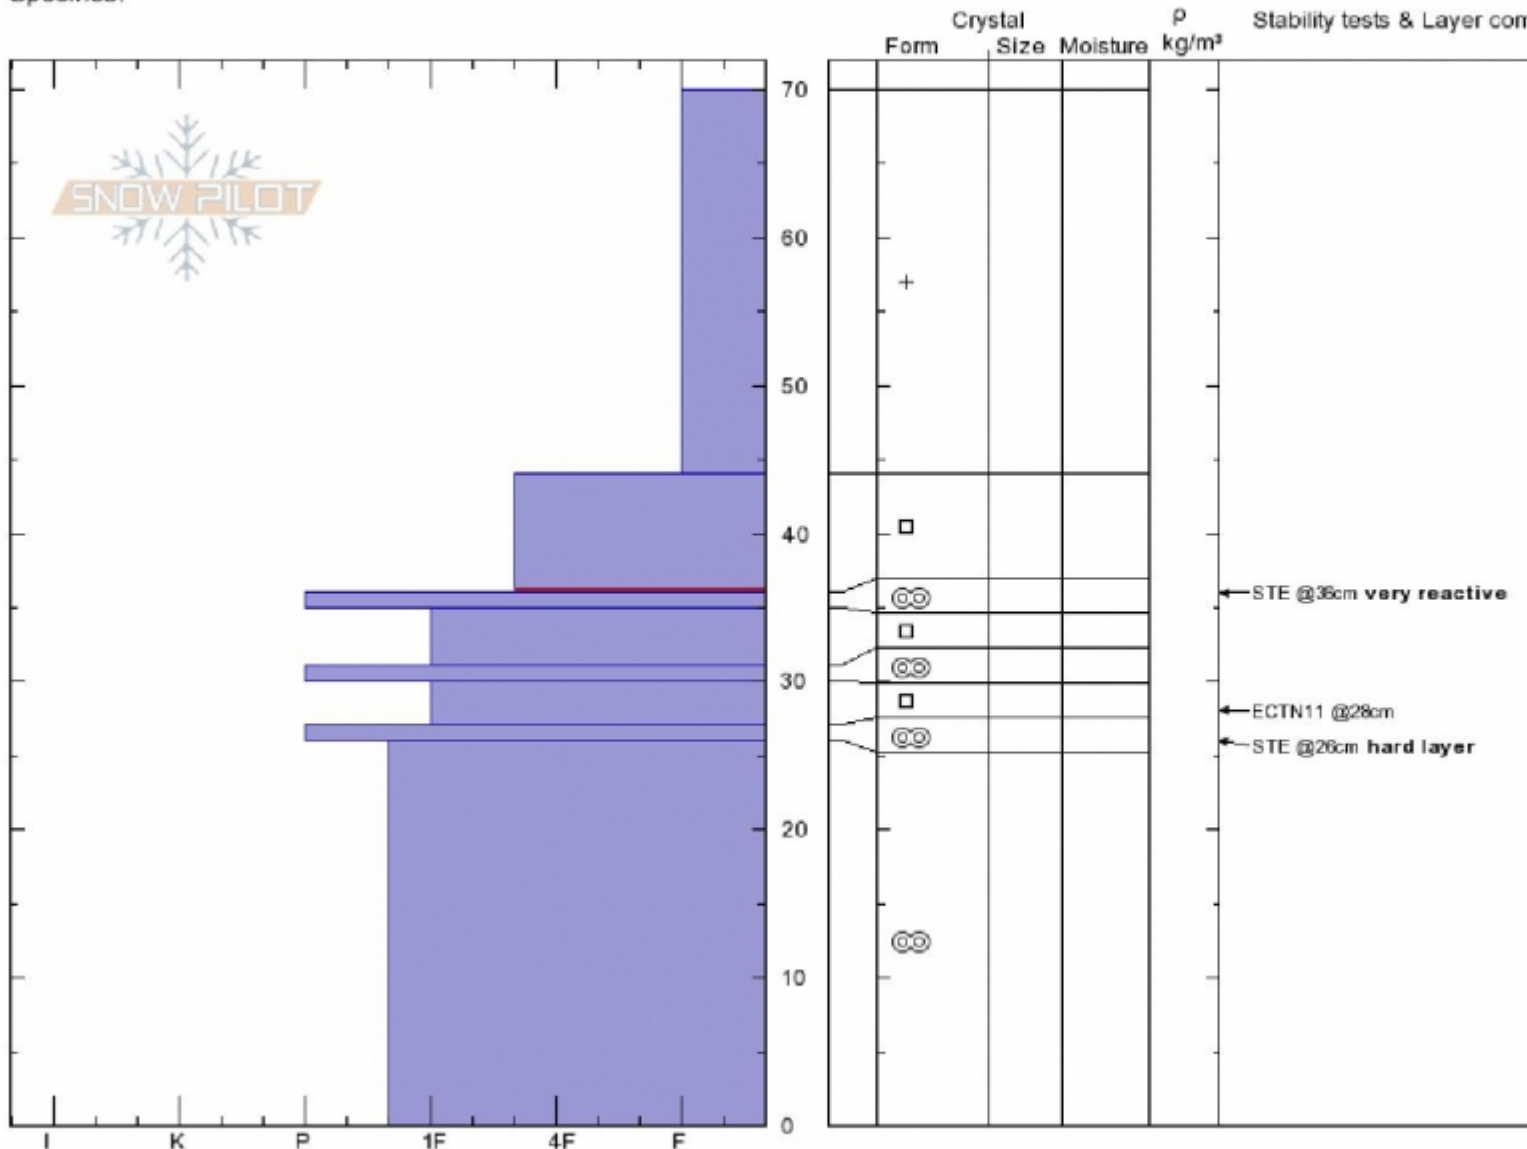

Lower Ole's Profile - 3 Jan

Lower Ole's
Absaroka Range
MT
 Elevation: **8872 ft**
 Aspect: **185°**
 Specifics:

Don Carroll
 01/03/2020 - 12:30pm
 Co-ord: **44.99106N, -109.90557W**
 Slope Angle: **32°**
 Wind Loading: **yes**

Stability:
 Air Temperature: **24°F**
 Sky Cover: **BKN**
 Precipitation: **S-1**
 Wind: **SW Moderate**

HS: **70** Layer Notes:
 44-36cm: **Problematic layer**

Notes: shallow snowpack; new snow on facets; we skied 4 turns lower slope-experienced slough on crust

Longitude

-109.91W

Latitude

45.00N

Cooke City, 2020-01-04