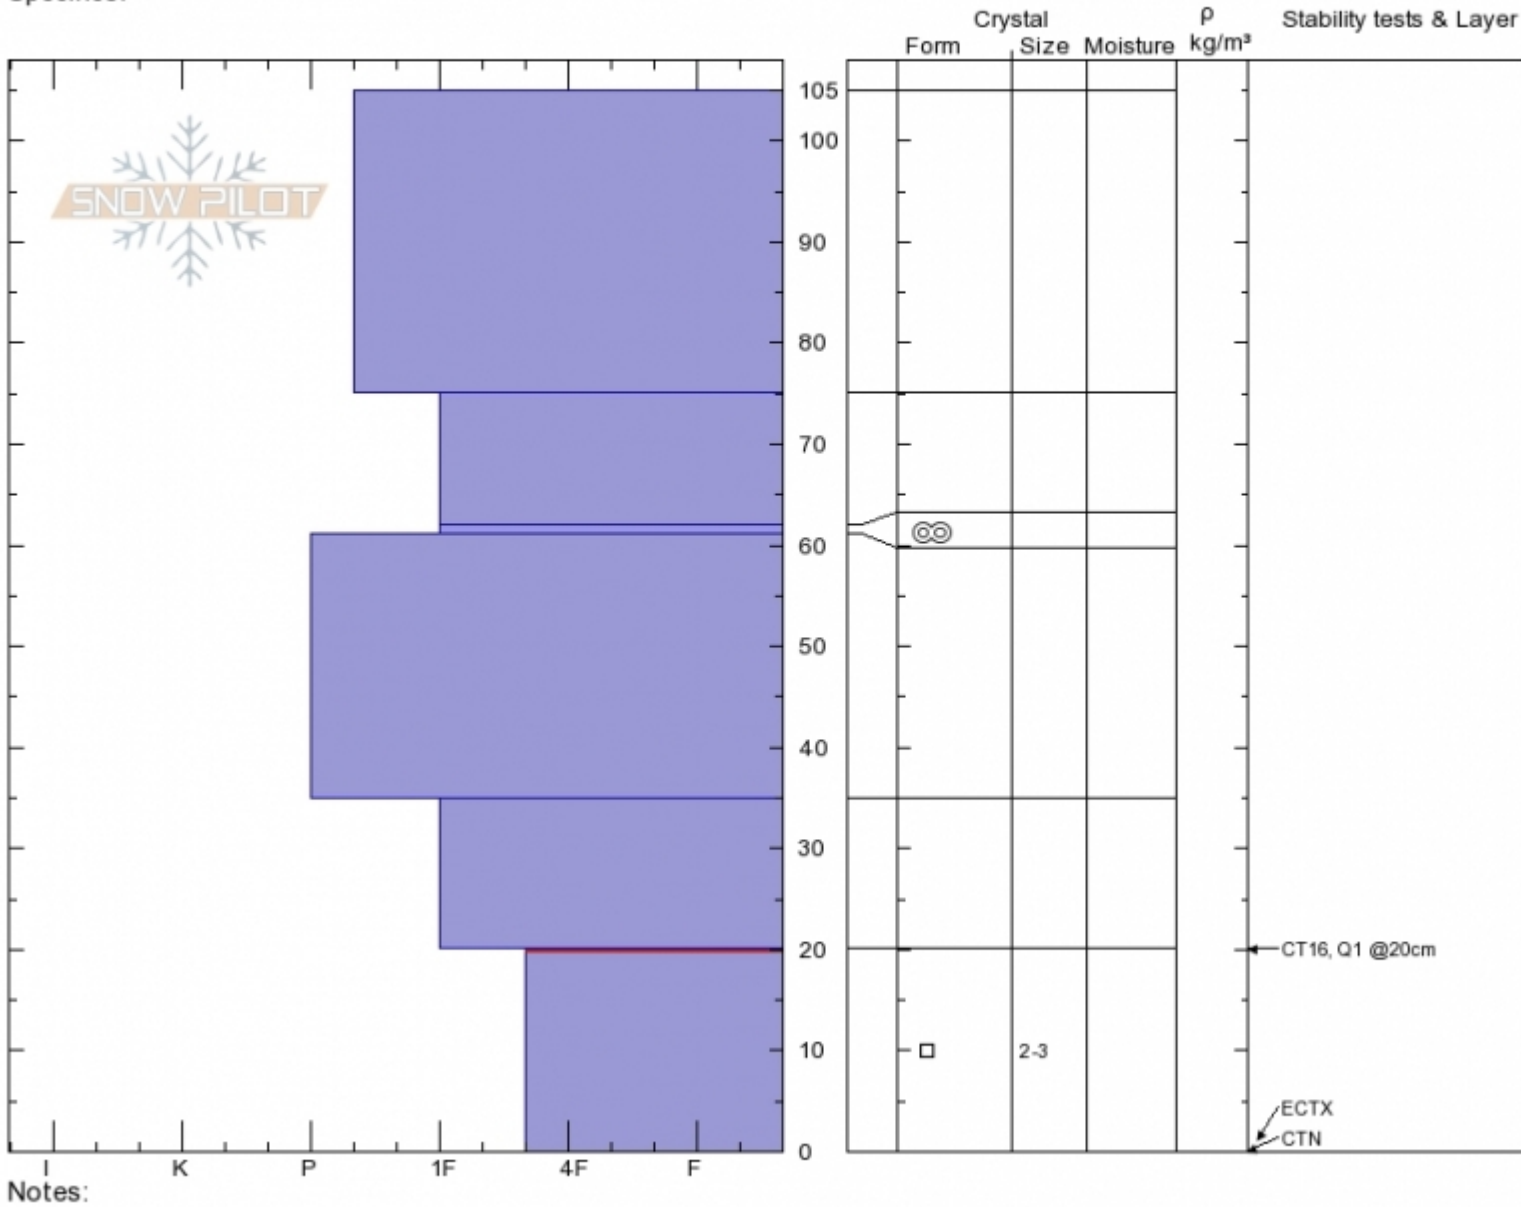

# South Face Abundance Profile - 30 Dec

**South Face Abundance** Dave Zinn  
**Cooke City** 12/30/2019 - 10:00am  
**MT** Co-ord: 45.06843N, -110.01548W  
 Elevation: 9985 ft Slope Angle: 30°  
 Aspect: 170° Wind Loading:  
 Specifics:

Stability: Fair  
 Air Temperature:  
 Sky Cover: CLR  
 Precipitation: NO  
 Wind: Calm

HS:105 Layer Notes:  
 20-0cm: Problematic layer

Advisory Region  
 Cooke City

Longitude

-110.02W

Latitude

45.07N

Cooke City, 2020-01-04