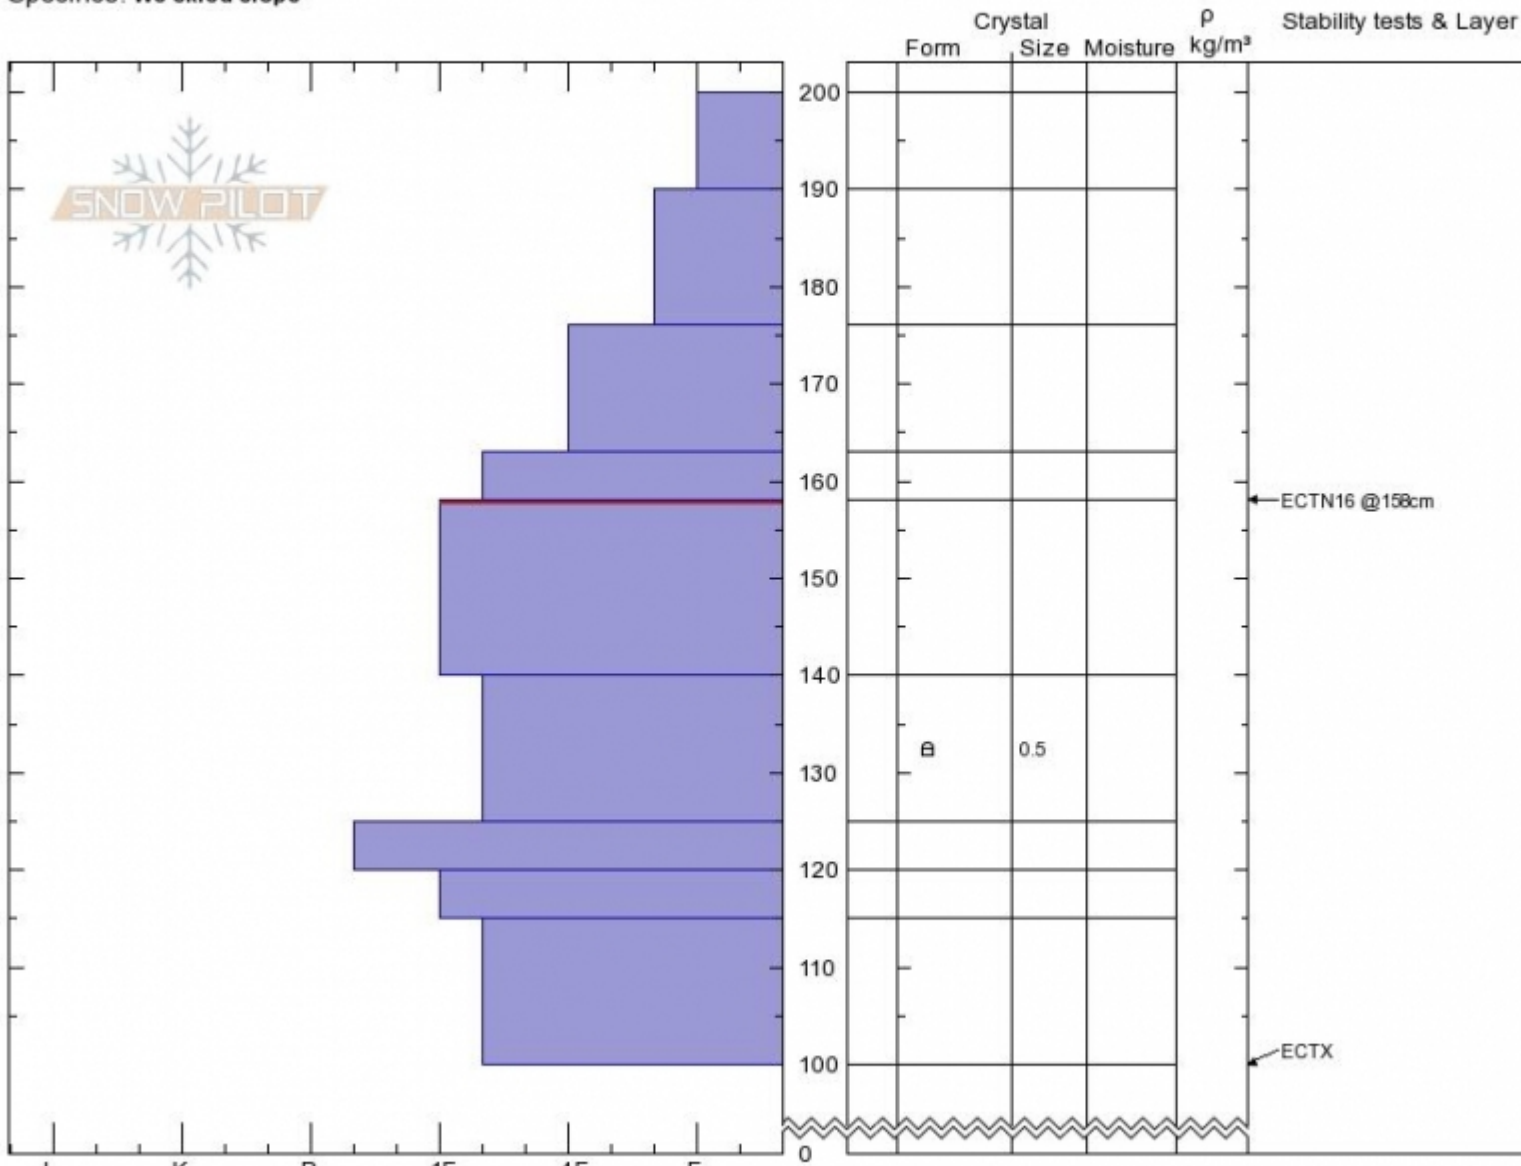

Mt Republic Profile - 17 Jan

east Mt. Republic
Absaroka Range
MT
 Elevation: **9359 ft**
 Aspect: **60°**
 Specifics: **We skied slope**

Beau Fredlund
01/17/2020 - 11:00am
 Co-ord: **45.00539N, -109.94383E**
 Slope Angle: **27°**
 Wind Loading:

Stability:
 Air Temperature:
 Sky Cover:
 Precipitation: **S1**
 Wind: **W Moderate**

HS:200 Layer Notes:
 158-140cm: **Problematic layer**

Notes: Great looking snowpack in this location. Fairly widespread wind effect above 9700' from moderate to strong SWerly winds Jan. 1 of light snow on top of that wind effect. No collapsing. Minor cracking in exposed, ridgeline locations.

Longitude

-109.96W

Latitude

45.00N

Cooke City, 2020-01-18