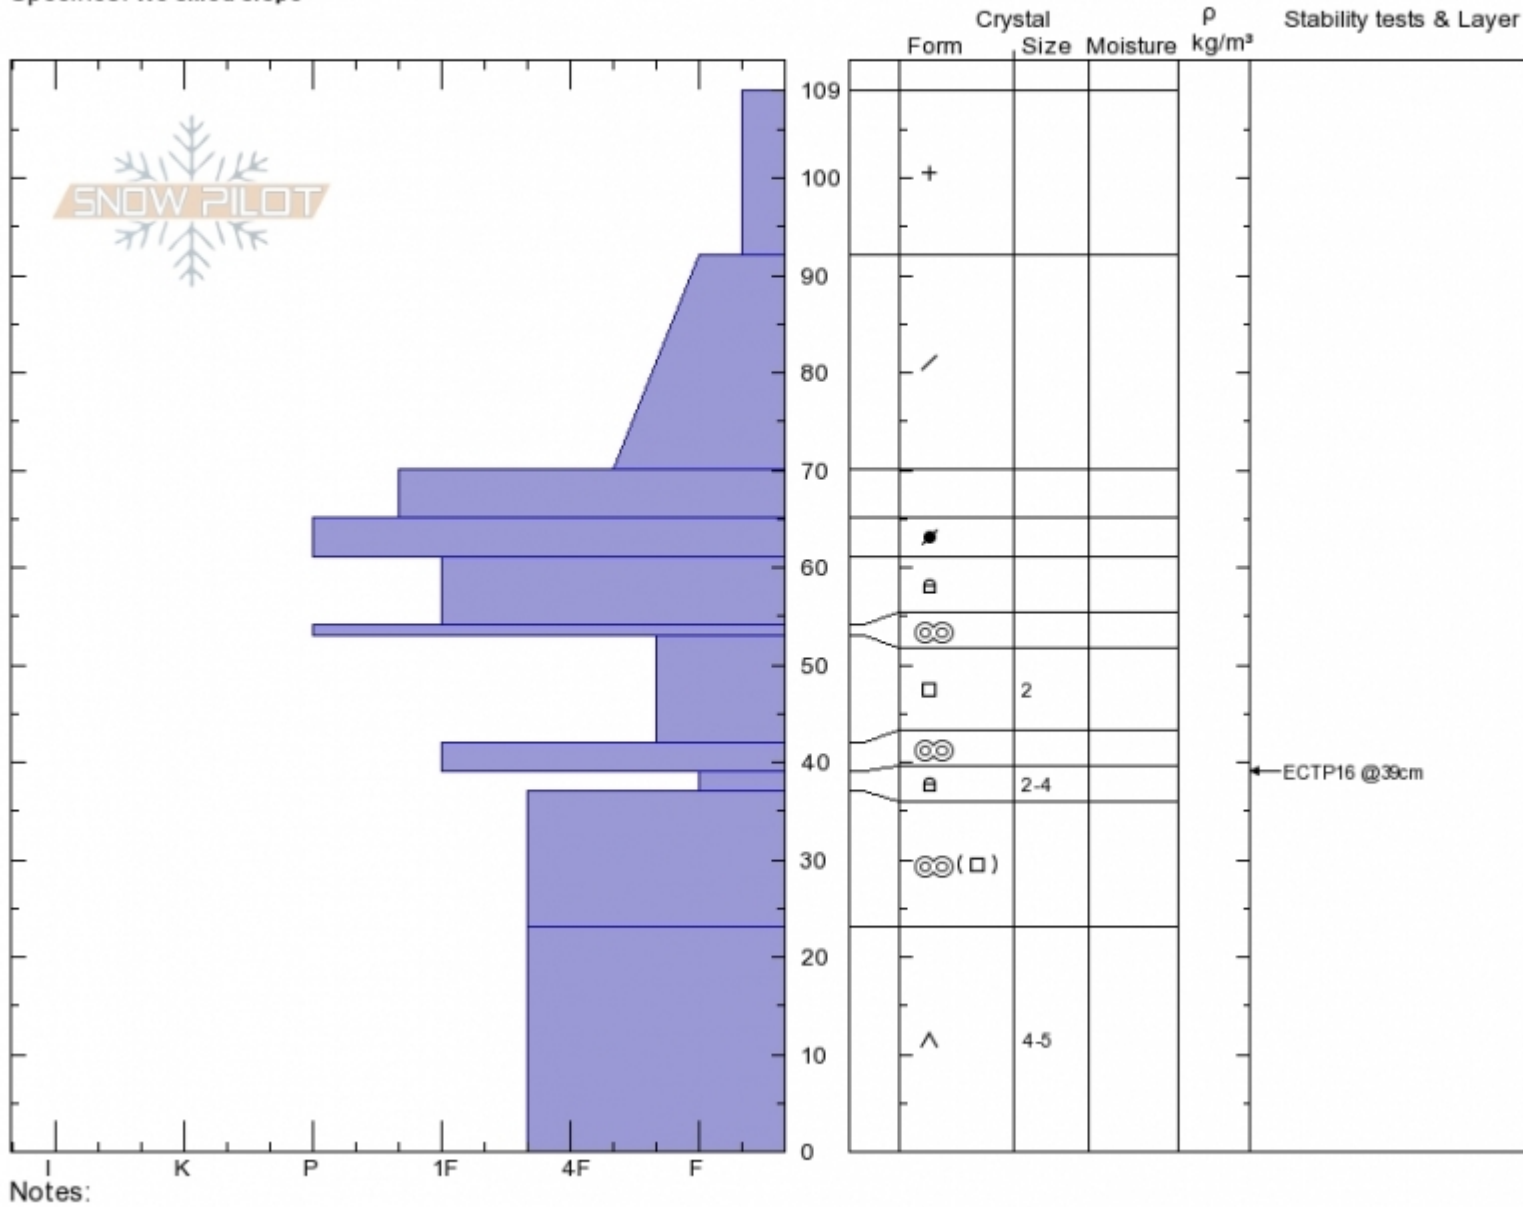

Arrowhead Bowl Profile - 16 Jan

Arrowhead Bowl
Bridger Range
MT
 Elevation: **8600 ft**
 Aspect: **166°**
 Specifics: **We skied slope**

Ian Hoyer
01/16/2020 - 12:00pm
 Co-ord: **45.91912N, -110.97742W**
 Slope Angle: **30°**
 Wind Loading:

Stability: **Fair**
 Air Temperature:
 Sky Cover: **CLR**
 Precipitation: **NO**
 Wind: **Calm**

HS:109 Layer Notes:
 39-37cm: **Problematic layer**

Advisory Region
 Bridger Range

Longitude

-110.98W

Latitude

45.92N

Bridger Range, 2020-01-21