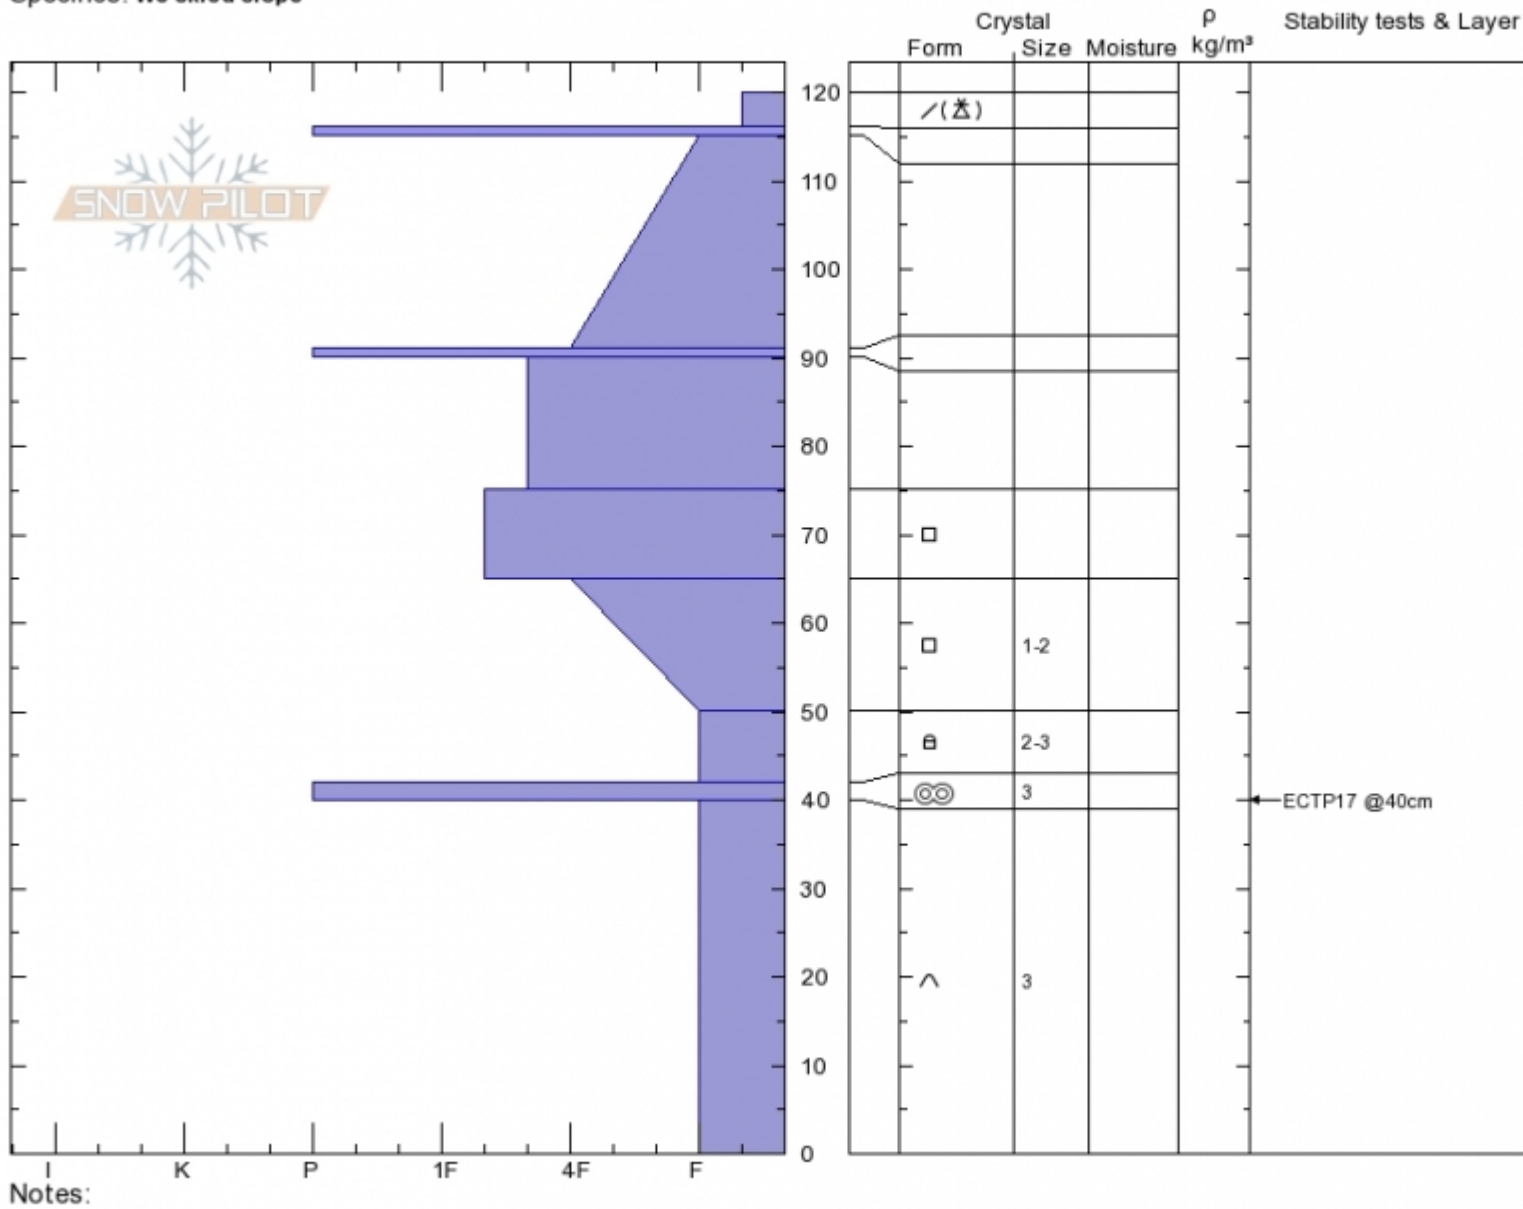

Flathead Pass Profile - 26 Jan

Flathead Pass 26-Jan
Bridger Range
MT
 Elevation: **8063 ft**
 Aspect: **55°**
 Specifics: **We skied slope**

Hannah Marshall
01/26/2020 - 1:20pm
 Co-ord: **12T 500320W 5088941N**
 Slope Angle: **26°**
 Wind Loading:

Stability: **Fair**
 Air Temperature:
 Sky Cover: **OVC**
 Precipitation: **NO**
 Wind:

HS:120 Layer Notes:
 42-40cm: **Problematic layer**

Advisory Region
 Bridger Range

Longitude

-110.93W

Latitude

45.44N

Bridger Range, 2020-01-27