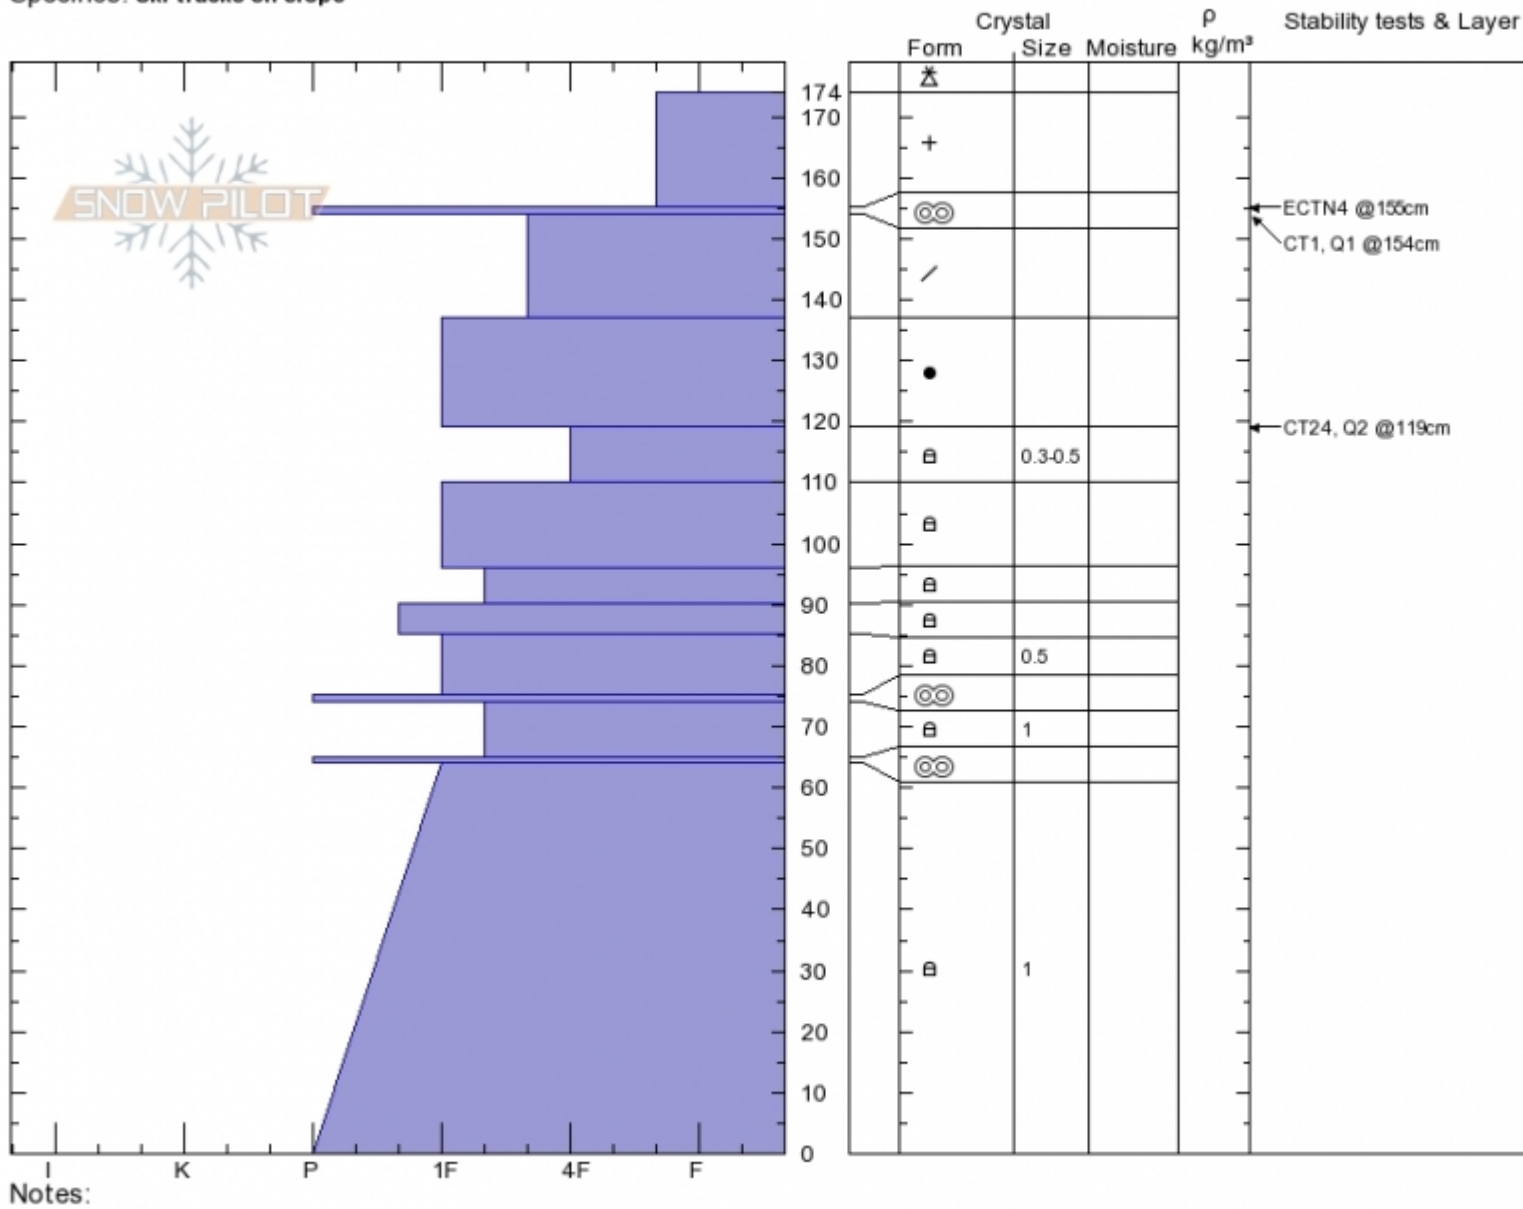

N Face of Texas Meadow Profile- 27 Jan

N Side of Texas Meadow Spencer Jonas
Bridger Range 01/27/2020 - 1:00pm
MT Co-ord: 45.83014N, -110.92960W
 Elevation: 7800 ft Slope Angle: 25°
 Aspect: 340° Wind Loading: no
 Specifics: Ski tracks on slope

Stability: HS:174 Layer Notes:
 Air Temperature:
 Sky Cover: **SCT**
 Precipitation: **NO**
 Wind: **Calm**

Advisory Region
 Bridger Range

Longitude

-110.93W

Latitude

45.84N

Bridger Range, 2020-01-27