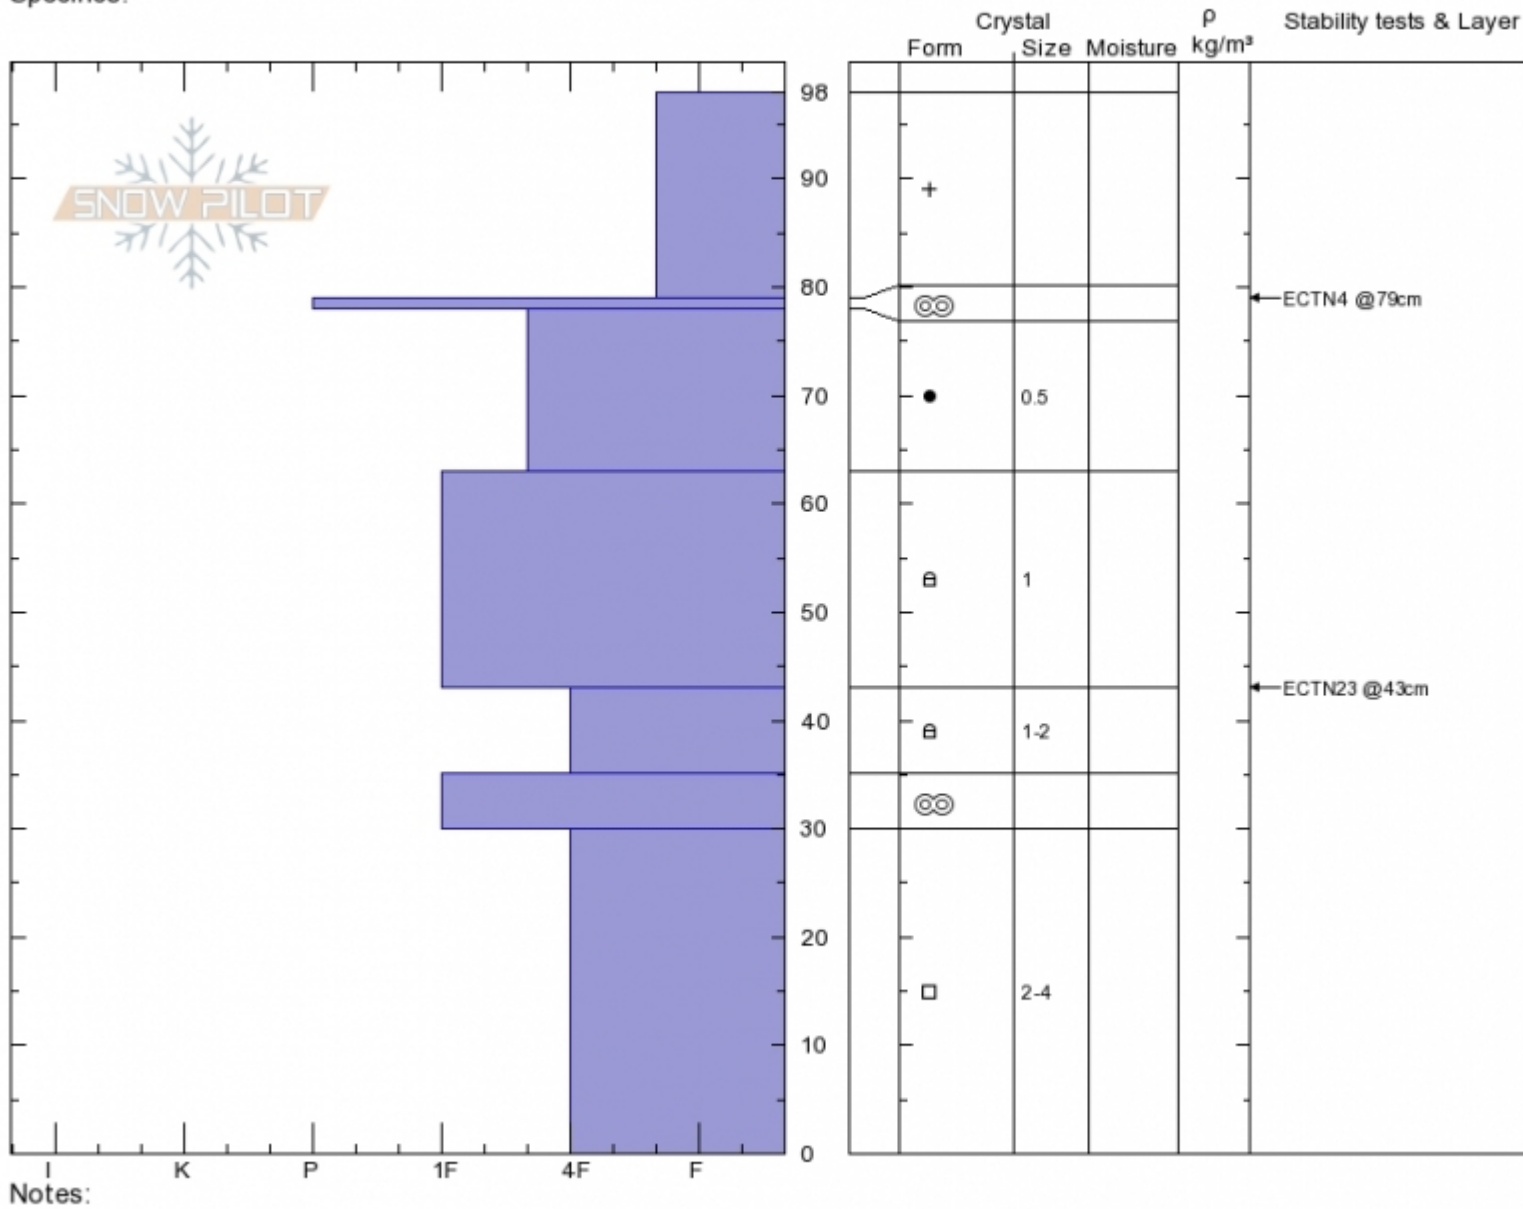

E Face of Texas Meadow Profile- 27 Jan

E Face of Texas Meadow Spencer Jonas
Bridger Range 01/27/2020 - 1:30pm
MT Co-ord: 45.83069N, -110.92756W
 Elevation: 7850 ft Slope Angle: 33°
 Aspect: 80° Wind Loading: no
 Specifics:

Stability:
 Air Temperature:
 Sky Cover: **SCT**
 Precipitation: **NO**
 Wind: **W Light Breeze**

Layer Notes:

Advisory Region
 Bridger Range

Longitude

-110.93W

Latitude

45.84N

Bridger Range, 2020-01-27