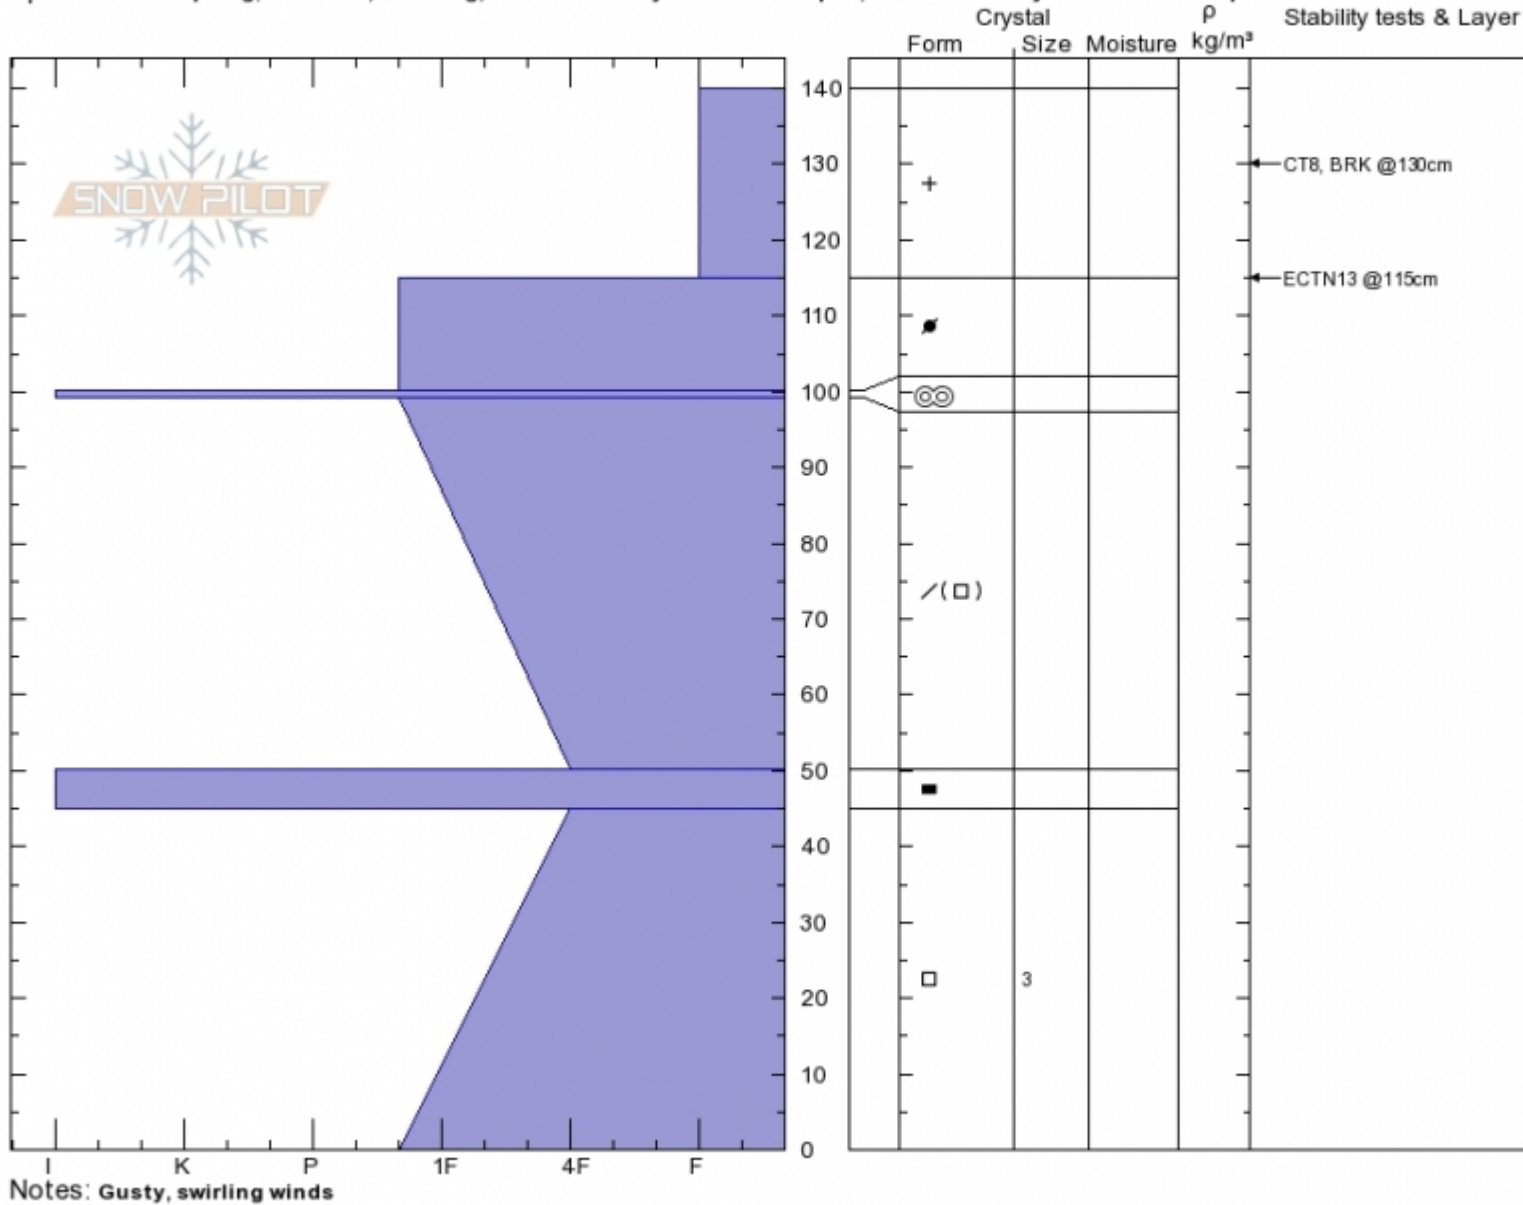

Flathead Pass Profile - 4 Feb

Flathead Pass South **Ryan Locati**
Bridger Range **02/04/2020 - 12:00pm**
MT **Co-ord:**
Elevation: 7240 ft **Slope Angle: 19°**
Aspect: NE **Wind Loading: yes**

Stability: Poor **HS:140** **Layer Notes:**
Air Temperature: 20°C **PF:100** **100-99cm:Problematic layer**
Sky Cover: CLR **PS:15**
Precipitation: NO
Wind: Moderate

Specifics: Collapsing, localized; Cracking; Recent activity on similar slopes; Recent activity on different slopes

Advisory Region
 Bridger Range

Longitude

-111.02W

Latitude

45.97N

Avalanche Details: [Collapsing, cracking and recent natural avalanche in northern Bridgers](#)