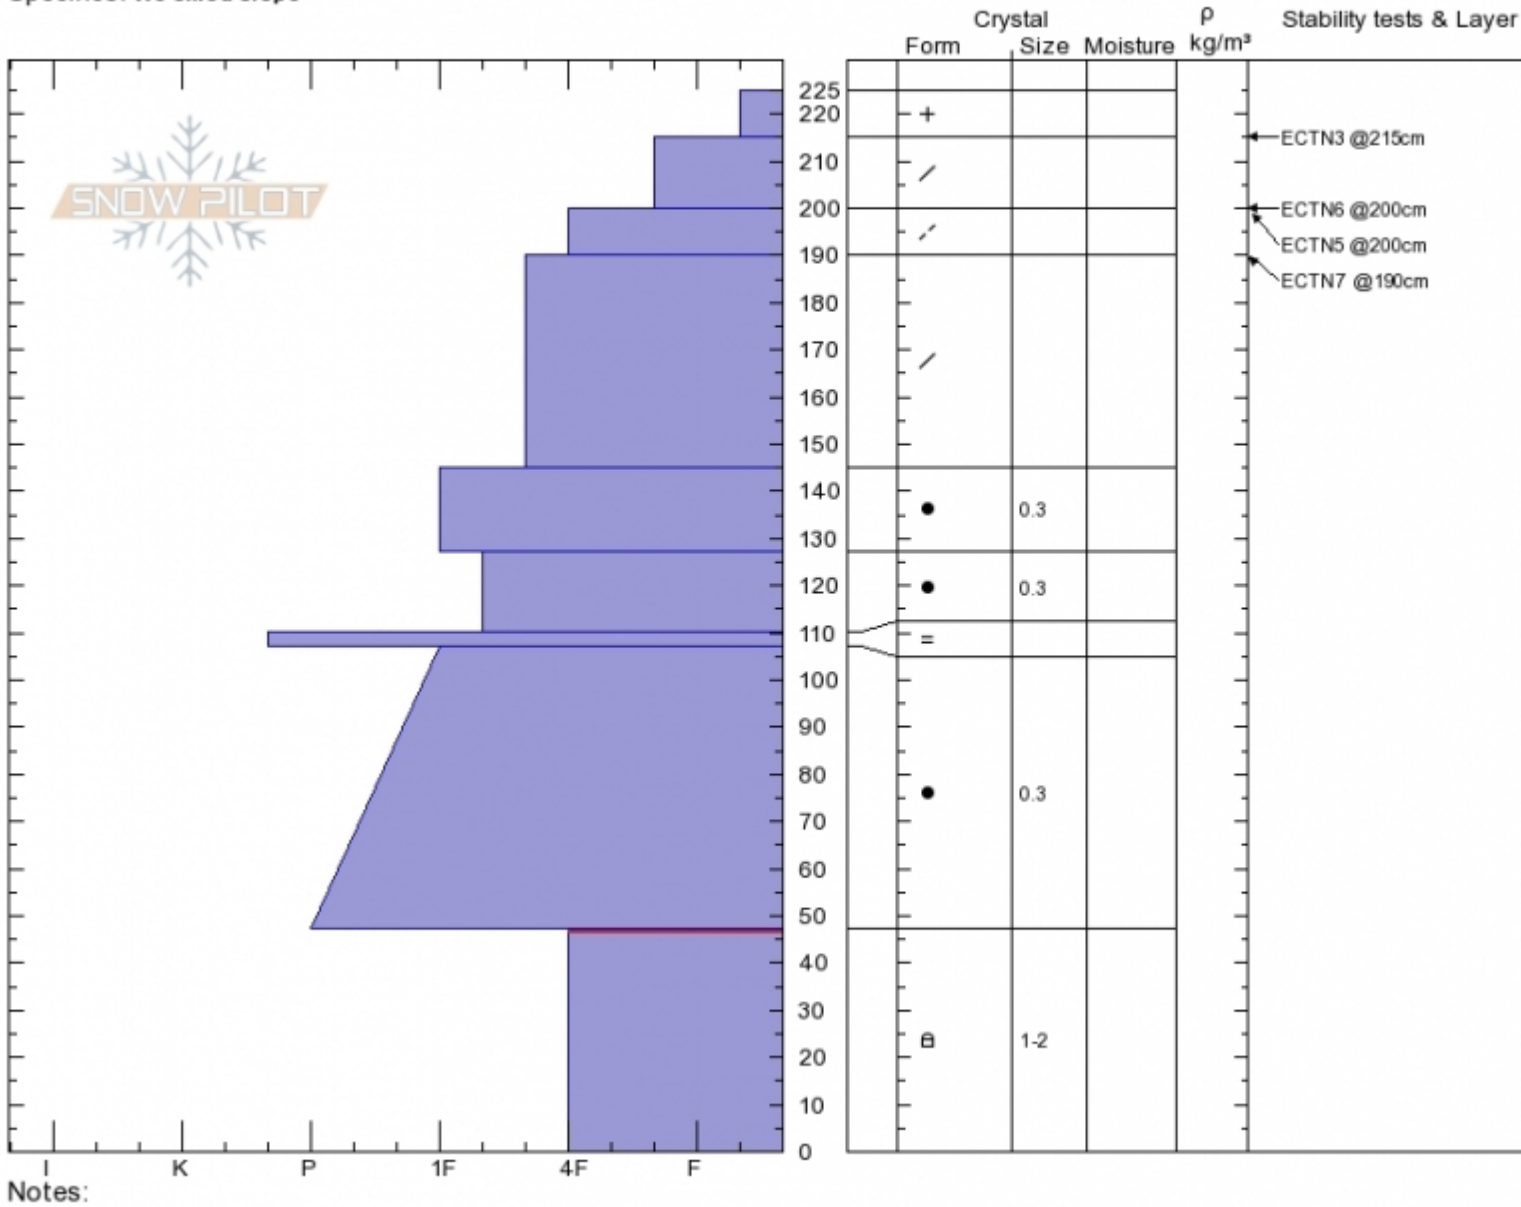

The Throne Profile - 12 February 2020

The Thone
Bridger Range
MT
 Elevation: **8102 ft**
 Aspect: **90°**
 Specifics: **We skied slope**

Dave Zinn
02/12/2020 - 11:00am
 Co-ord: **45.88363N, -110.95008W**
 Slope Angle: **30°**
 Wind Loading: **no**

Stability: **Fair**
 Air Temperature:
 Sky Cover: **OVC**
 Precipitation: **S2**
 Wind: **N Calm**

HS:**225** Layer Notes:
 PF:**75** 47-0cm:**Problematic layer**
 PS:**30**

Advisory Region
 Bridger Range

Longitude

-110.95W

Latitude

45.88N

Bridger Range, 2020-02-12