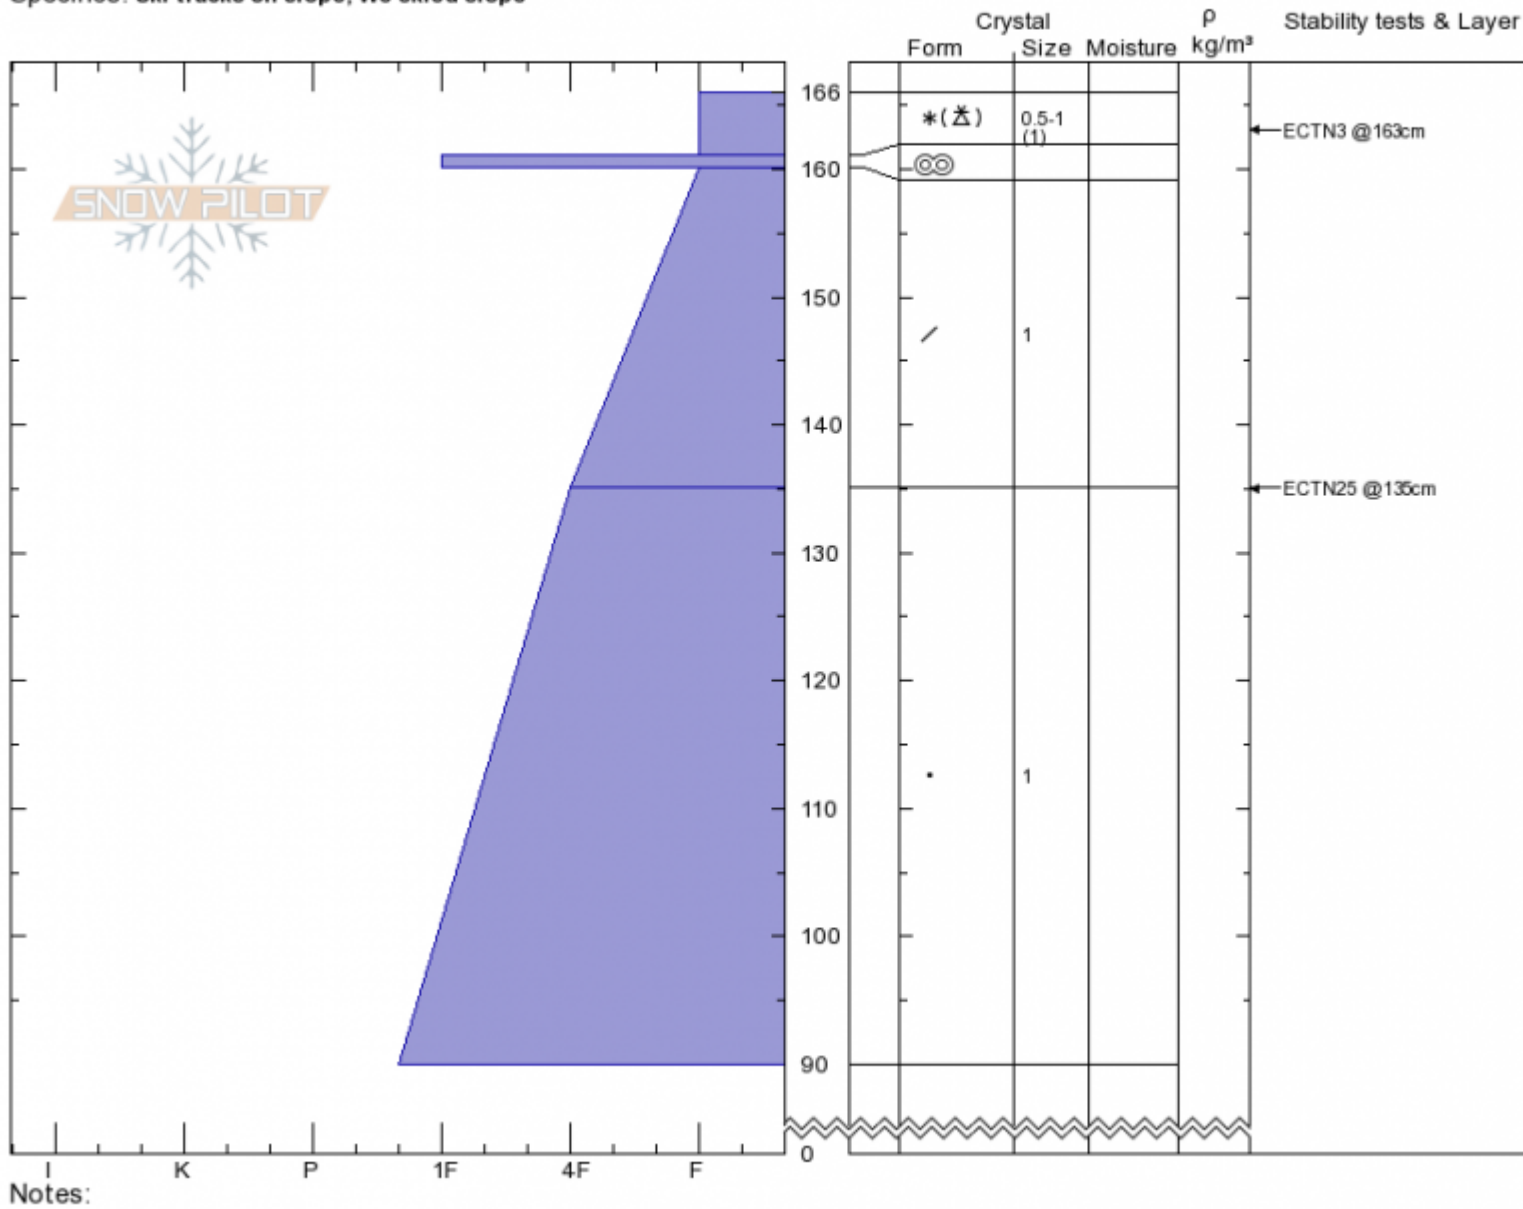

Hebgen Lake Profile - 18 March

Hebgen Lake
Lionhead Range
MT
 Elevation: **9100 ft**
 Aspect: **20°**
 Specifics: **Ski tracks on slope; We skied slope**

Cole Oshiro-Leavitt
03/18/2020 - 2:28pm
 Co-ord: **44.83658N, -111.34500W**
 Slope Angle: **32°**
 Wind Loading:

Stability:
 Air Temperature: **-1°C**
 Sky Cover: **BKN**
 Precipitation: **S-1**
 Wind: **Calm**

HS: **166** Layer Notes:
 PF: **45** 160-135cm: **Problematic layer**

Notes:

Advisory Region
 Lionhead Range

Longitude

-111.34W

Latitude

44.84N

Lionhead Range, 2020-03-19