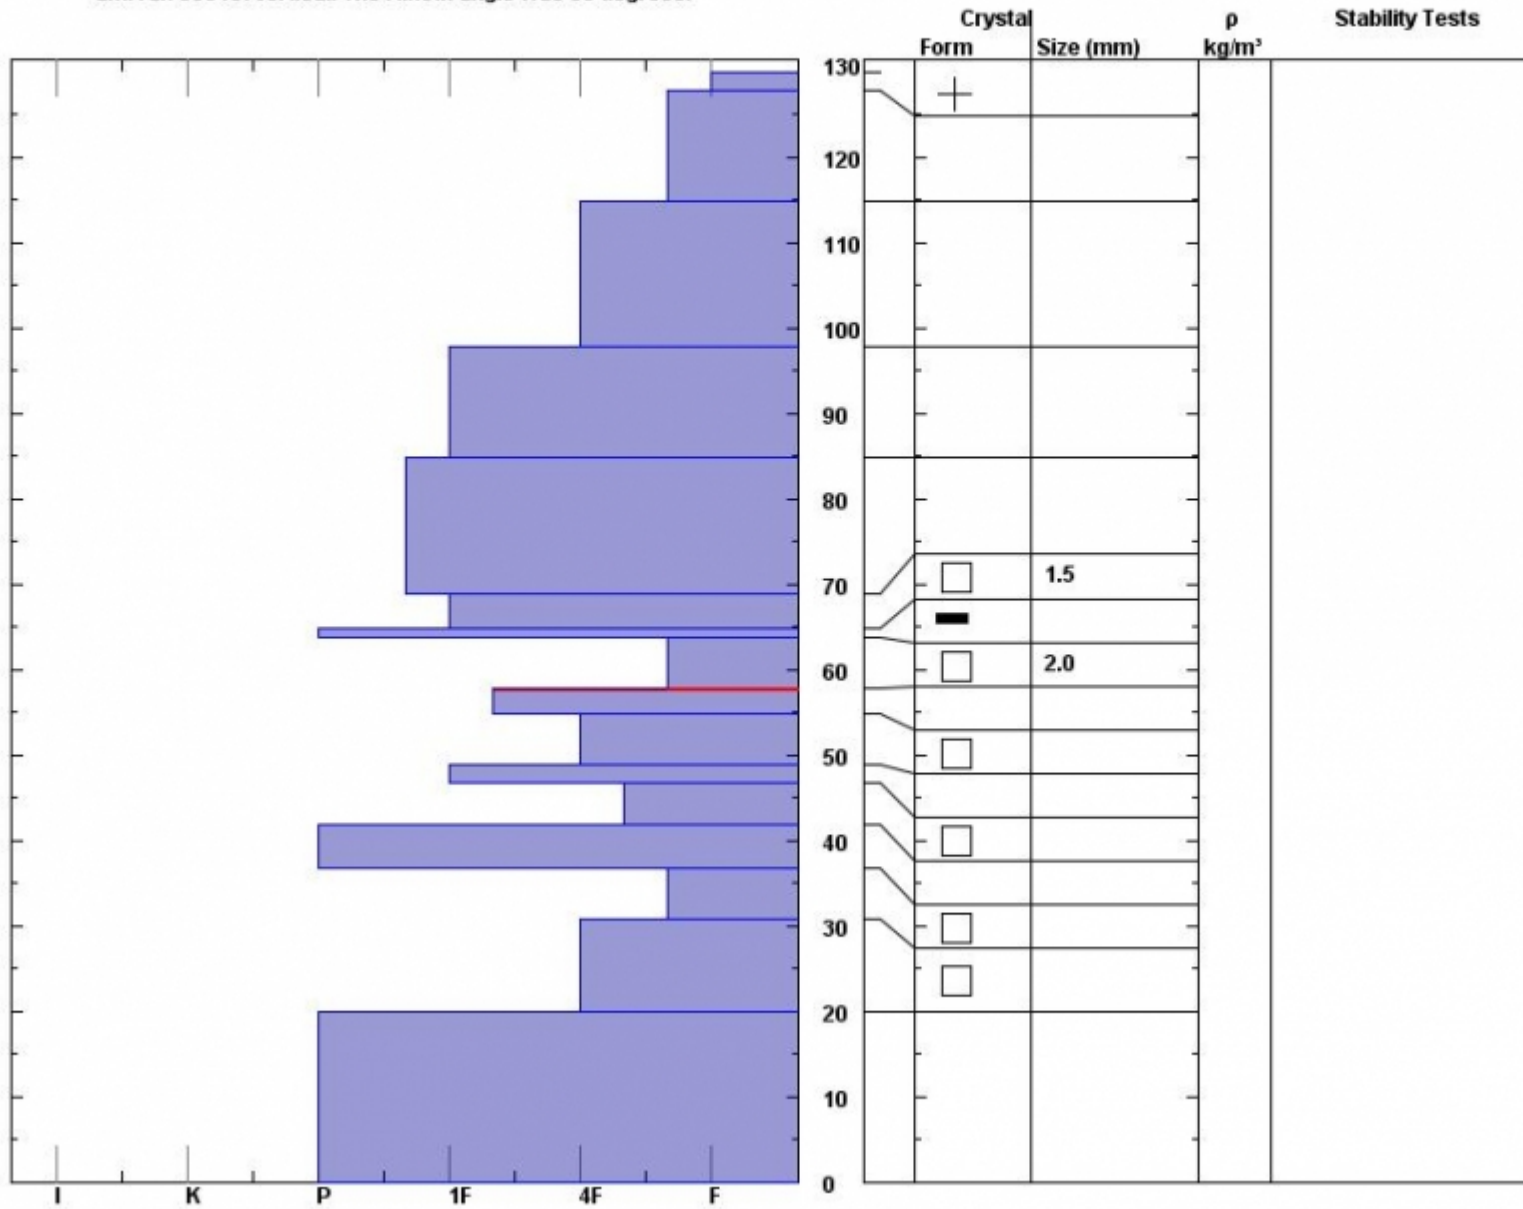

# Snow Pit Profile: Scotch Bonnet Avalanche Fatality

Snow Pit Profile      Observer: **Doug Chabot**      Stability on similar slopes: **Poor**      Stability Test Notes:      Layer no  
**Scotch Bonnet Fatality**      **Mon Jan 04 09:15:00 MST 2010**      Air Temperature: **C**      **64-65: c**  
**Beartooths, MT**      Co-ord: **109.94463 W 45.07115 N**      Sky Cover: **sky 4/8 to 8/8 covered**      **58-64: P**  
 Elevation (ft) **10054**      Slope: **35**      Precipitation: **None**  
 Aspect: **190**      Wind loading: **no**      Wind: **W Light Breeze**      **55-58: c**  
 Specifics: **Avalanche Pit: crown;**      **47-49: c**  
 Notes: **Mark Staples and I dug this in the crown of an avalanche that killed a snowmobiler on 3 Jan 2010. The slide was 100 feet wide and ran 500 fet vertical. The runout angle was 30 degrees.**      **0-20: ic**