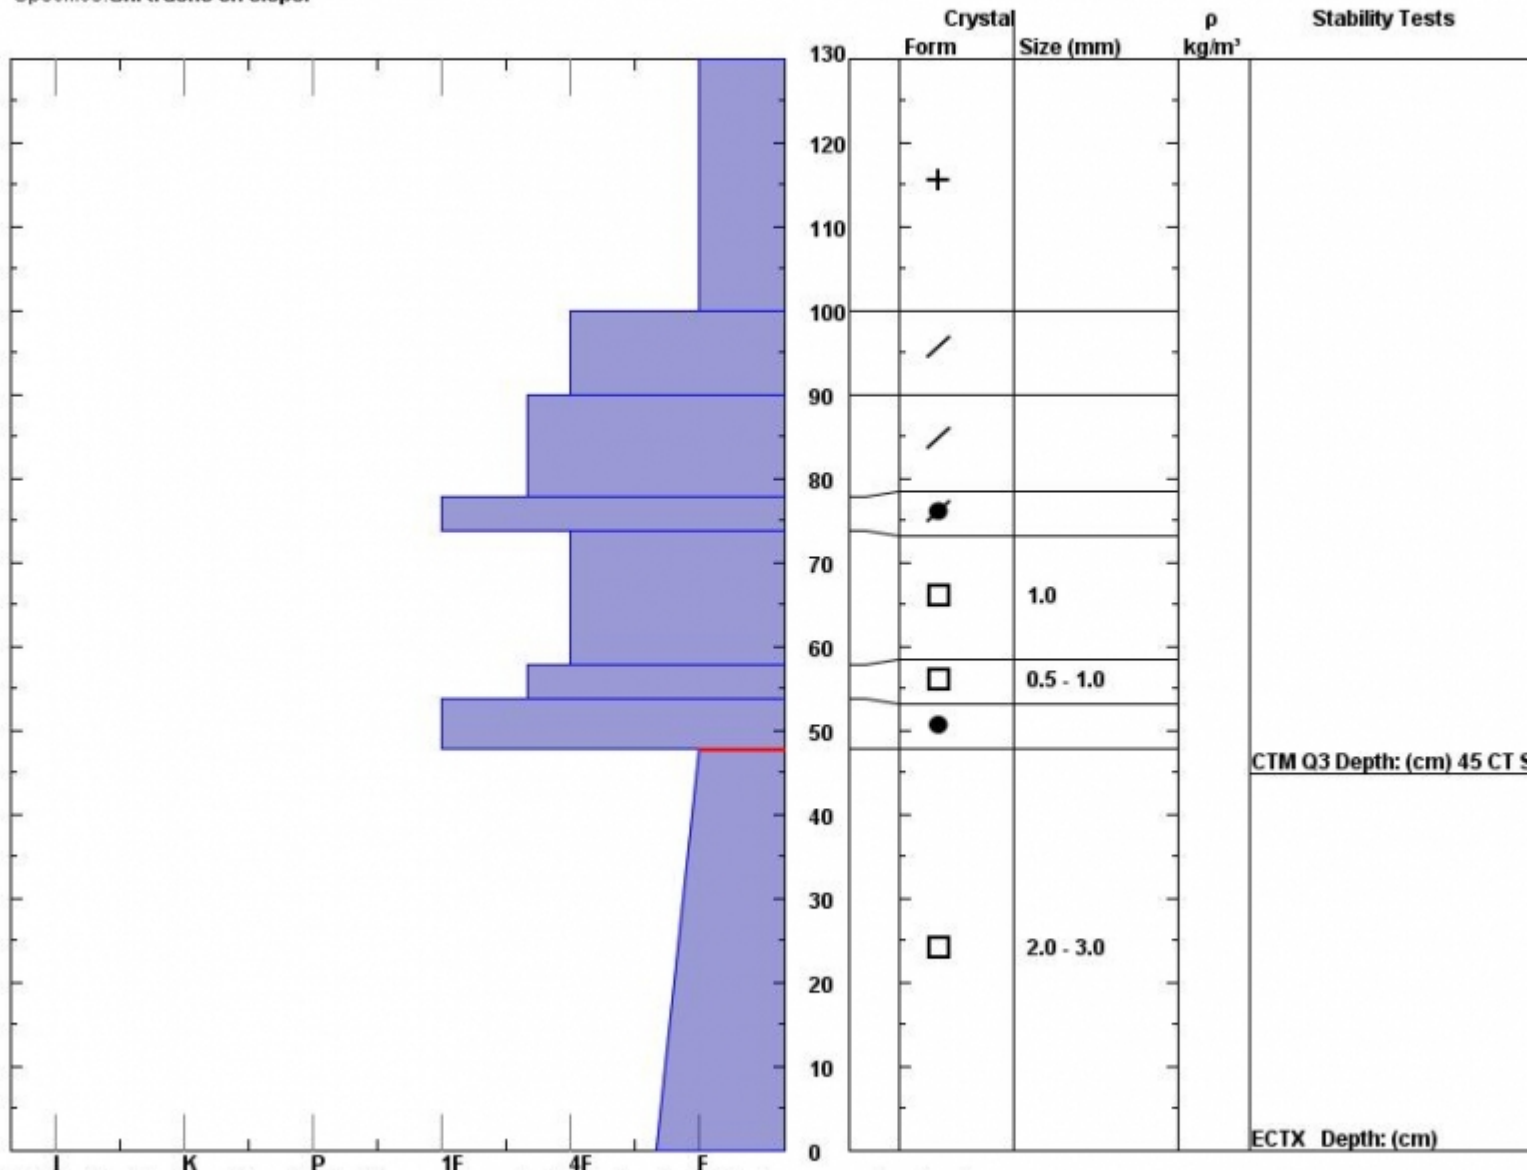

# Trapper Creek Snowpit

Snow Pit Profile  
**Trapper Creek**  
**Southern Madison Range**  
 Elevation (ft) **9600**  
 Aspect: **40**  
 Specifics: **Ski tracks on slope.**

Observer: **Eric Knoff**  
**Sun Feb 12 23:06:00 MST 2012**  
 Co-ord: **N W**  
 Slope: **25**  
 Wind loading: **no**

Stability on similar slopes: **Fair**  
 Air Temperature: **-3 F**  
 Sky Cover: **sky 3/8 to 4/8 covered**  
 Precipitation:  
 Wind: **W Light Breeze**

Stability Test Notes:  
 Layer notes:  
**0-48: Prob**