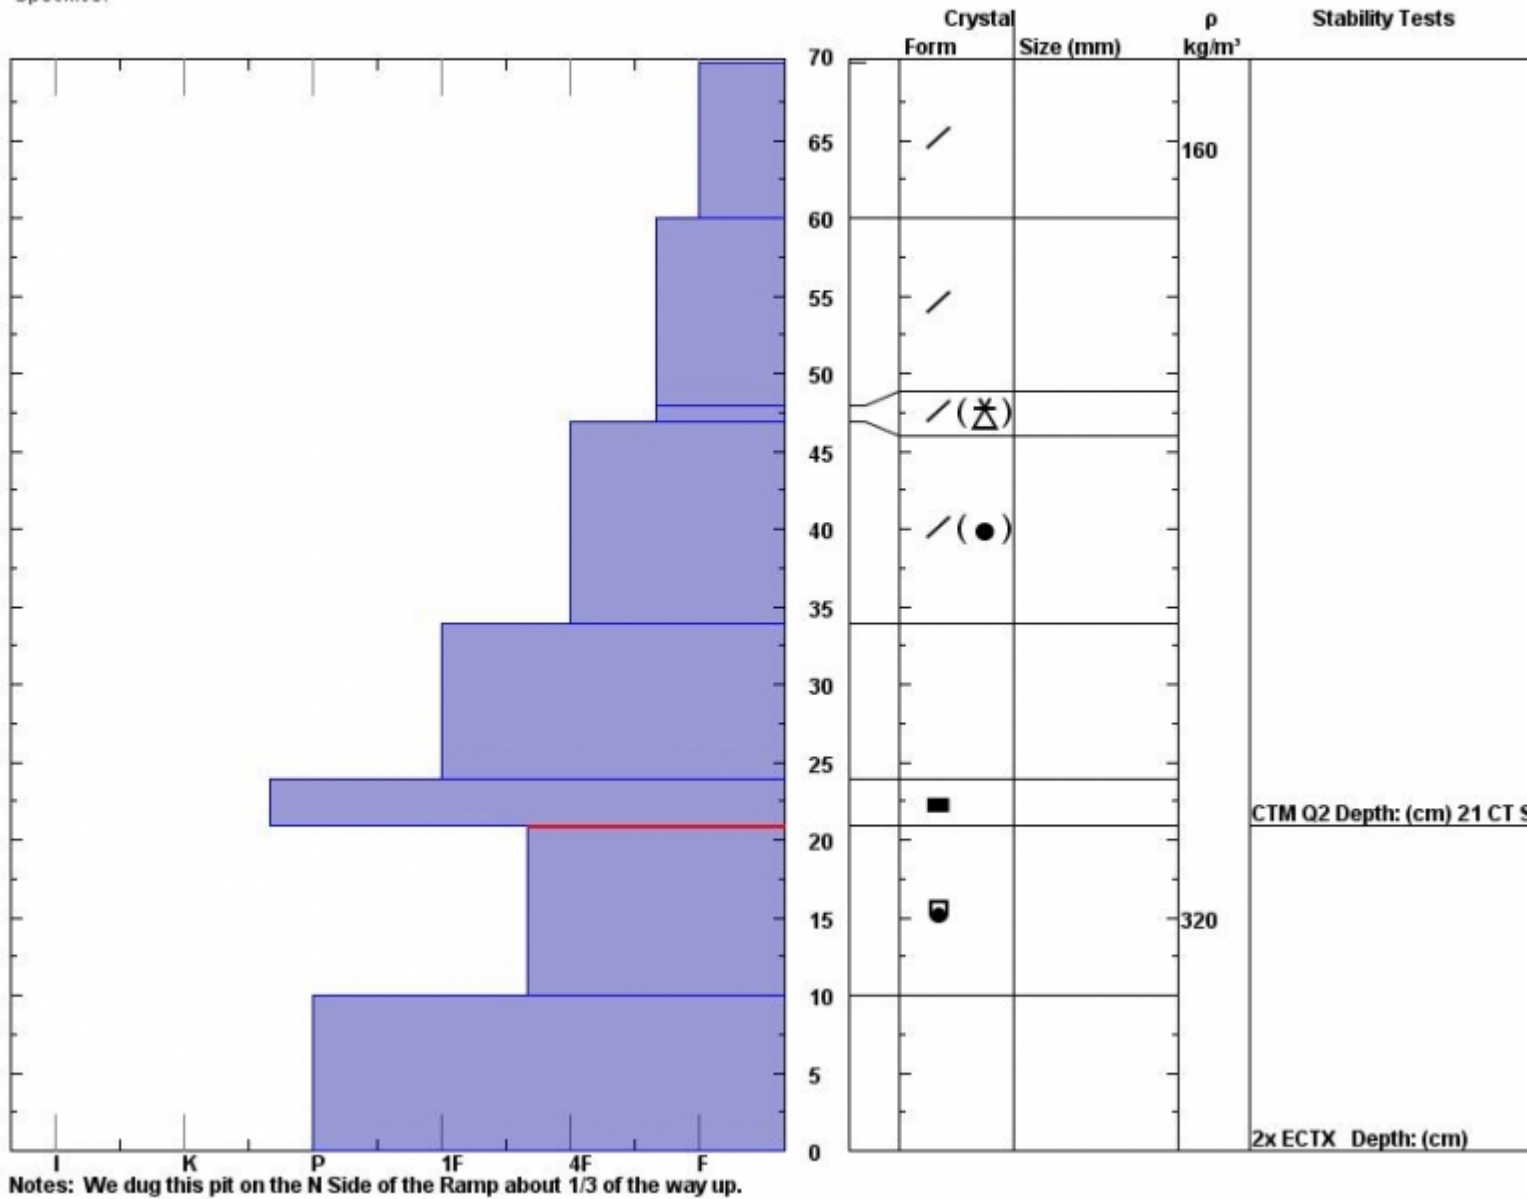

Ramp Snowpit 11-28-12

Snow Pit Profile

Observer: **Mark Staples**

Stability on similar slopes: **Very Poor**

Stability Test Notes:

Layer notes:

Bridger, MT

Wed Nov 28 10:05:00 MST 2012

Air Temperature: **C**

10-21: Pro

Elevation (ft) **8173**

Co-ord: **45.82940 N 110.93148 W**

Sky Cover:

Aspect: **0**

Slope: **33**

Precipitation:

Specifics:

Wind loading:

Wind:

Advisory Region
Bridger Range
Bridger Range, 2012-11-29