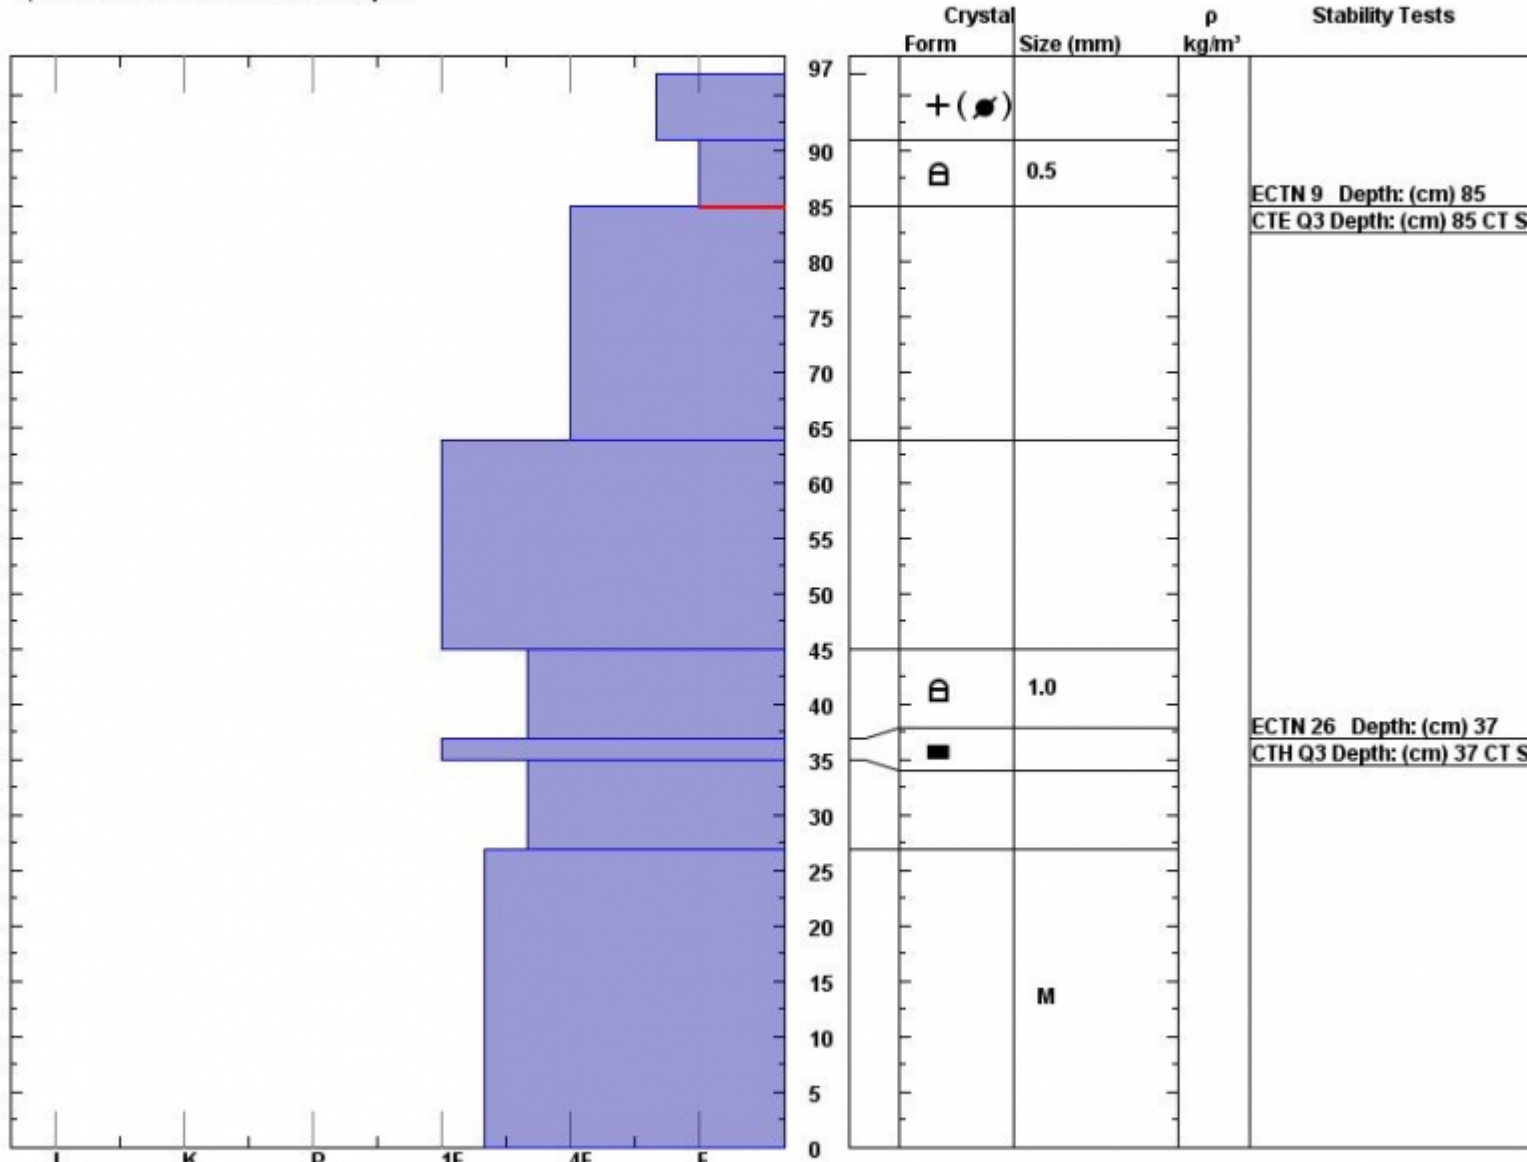

Wades World Snowpit - 30 Nov 2012

Snow Pit Profile

Observer: **Mark Staples**

Stability on similar slopes: **Very Good**

Stability Test Notes:

Layer notes:

Fri Nov 30 01:45:00 MST 2012

Air Temperature: **C**

37: very dirty shear

85-91: Pro

Beartooth, MT

Co-ord: **45.06775 N 109.95078 W**

Sky Cover: **sky 8/8 covered**

Elevation (ft) **9450**

Slope: **26**

Precipitation: **Snow < 0.5 cm/hr**

Aspect: **82**

Wind loading: **no**

Wind:

Specifics: **Snowmobile tracks on slope.**

Notes: This snowpit was dug in "Wades World" near Lulu Pass.

Advisory Region
 Cooke City
 Cooke City, 2012-11-30