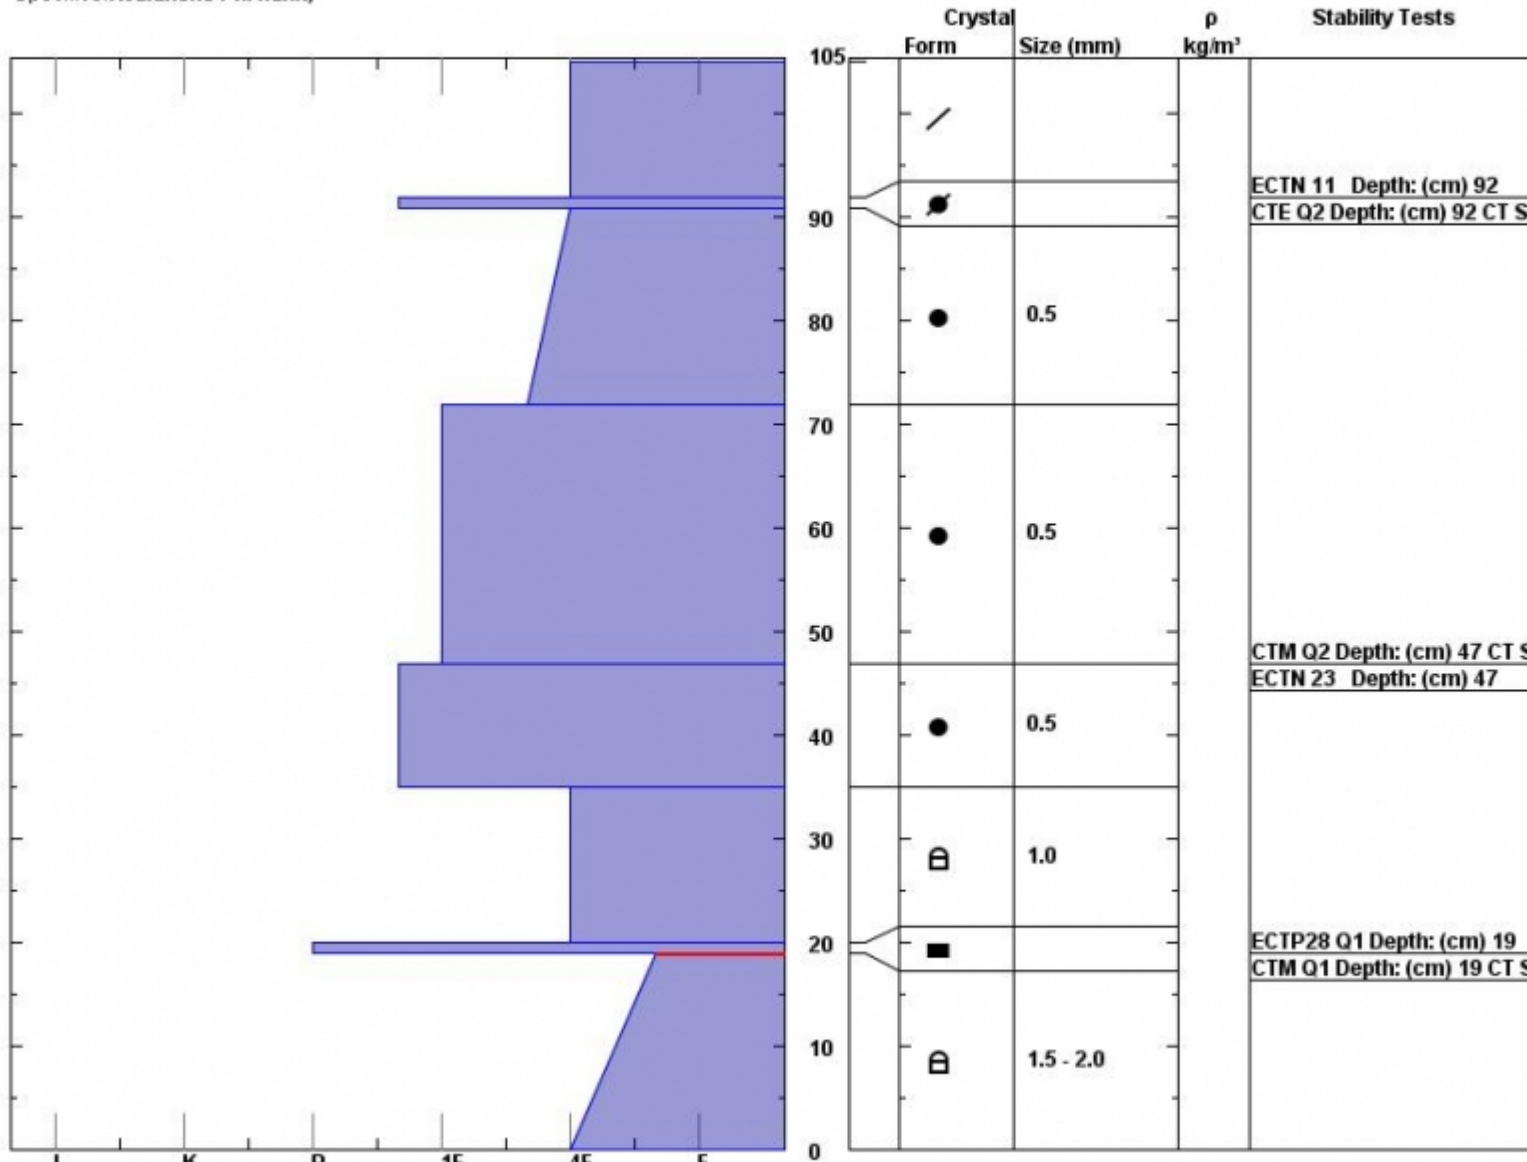

2nd Yellowmule

Snow Pit Profile

2nd Yellowmule

N. Madison, MT

Elevation (ft) 9370

Aspect: 34

Specifics: Avalanche Pit: flank;

Observer: Doug Chabot

Mon Dec 03 10:35:00 MST 2012

Co-ord: 45.17855 N 111.40369 W

Slope: 33

Wind loading: previous

Stability on similar slopes: Fair

Air Temperature: C

Sky Cover: sky < 2/8 covered

Precipitation: None

Wind: Calm

HS105

Stability Test Notes:

19: fx layer

Layer notes

0-19: Prob

Notes: This avalanche was triggered yesterday by a snowmobiler. It was a remote trigger and no one was caught. This area had a big load, the first of and it held facets since it was higher elevation, northerly facing. We went with Brad Grein to the site.