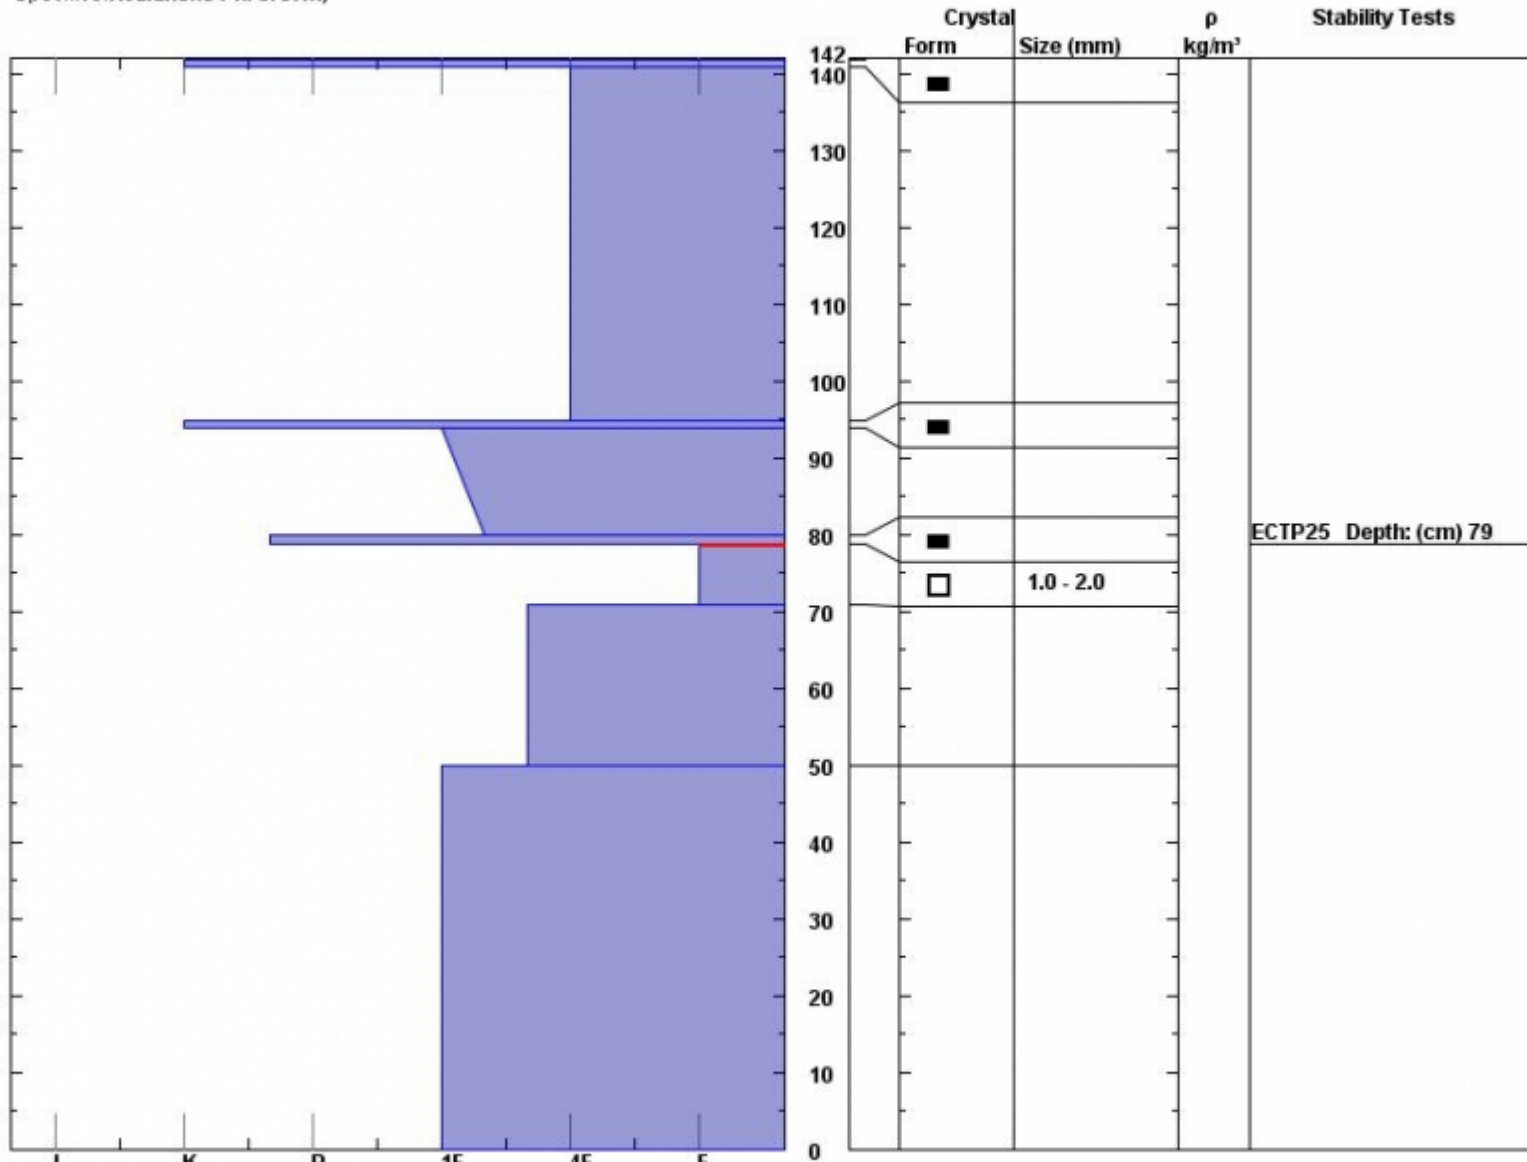

Sheep Basin Entrance Snowpit

Snow Pit Profile
Sheep Basin Entrance
Beartooth, MT
 Elevation (ft) **8450**
 Aspect: **195**
 Specifics: **Avalanche Pit: crown;**

Observer: **Mark Staples**
Thu Feb 07 17:00:00 MST 2013
 Co-ord: **45.02825 N 109.94807 W**
 Slope: **30**
 Wind loading:

Stability on similar slopes: **Poor**
 Air Temperature: **C**
 Sky Cover: **Clear**
 Precipitation: **None**
 Wind: **Calm**

Stability Test Notes: Layer notes
71-79: Pro

Notes: Adjacent to a remotely triggered avalanche about 3 days ago. Pit location has a snowpack deeper than where the avalanche occurred and faces that avalanched are weaker and larger.