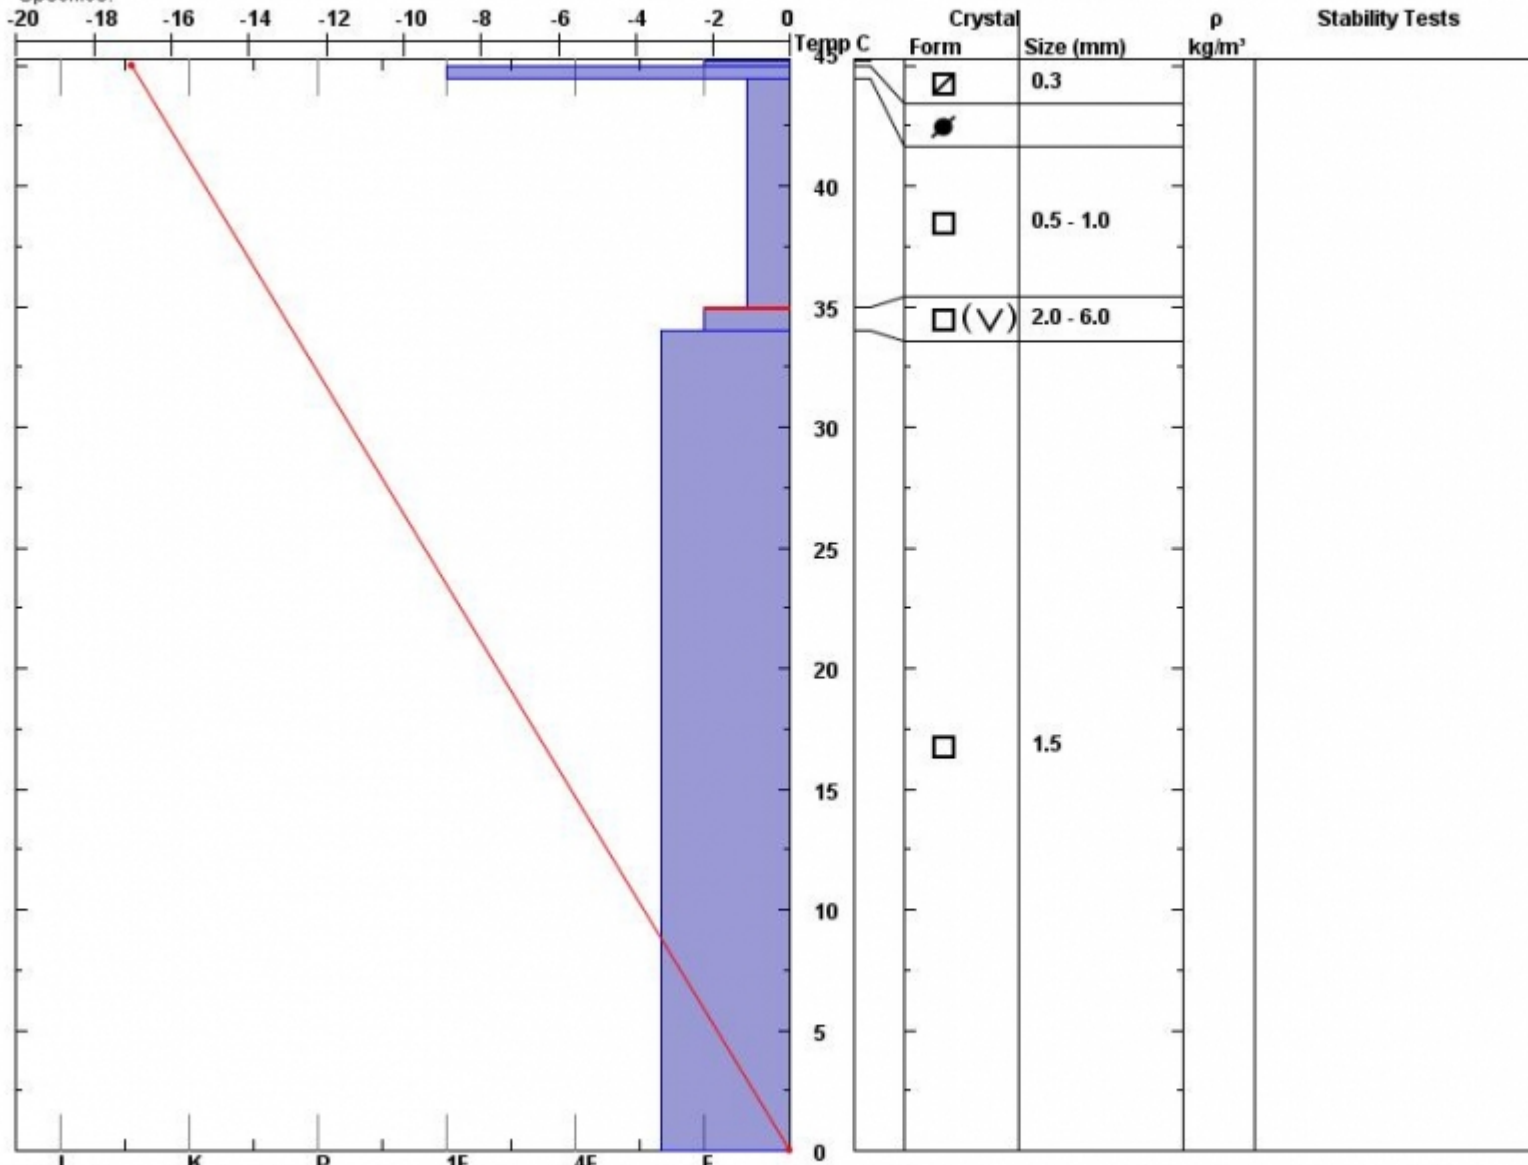

# Ski Hill Snowpit Profile

Snow Pit Profile  
**Ski Hill**  
**Henry, MT**  
 Elevation (ft) **8000**  
 Aspect: **44**  
 Specifics:

Observer: **Doug Chabot**  
**Sun Nov 29 12:00:00 MST 2015**  
 Co-ord: **44.70189 N 111.29495 W**  
 Slope: **25**  
 Wind loading: **no**

Stability on similar slopes: **Very Good**  
 Air Temperature: **-9 C**  
 Sky Cover: **Clear**  
 Precipitation: **None**  
 Wind: **E Light Breeze**

HS45  
 Stability Test Notes: **34-35: Pro**

Notes: The east winds hit this slope hard. Facets are turning to Depth Hoar and the situation looks grim. Snow Surface Temperature was -17C.