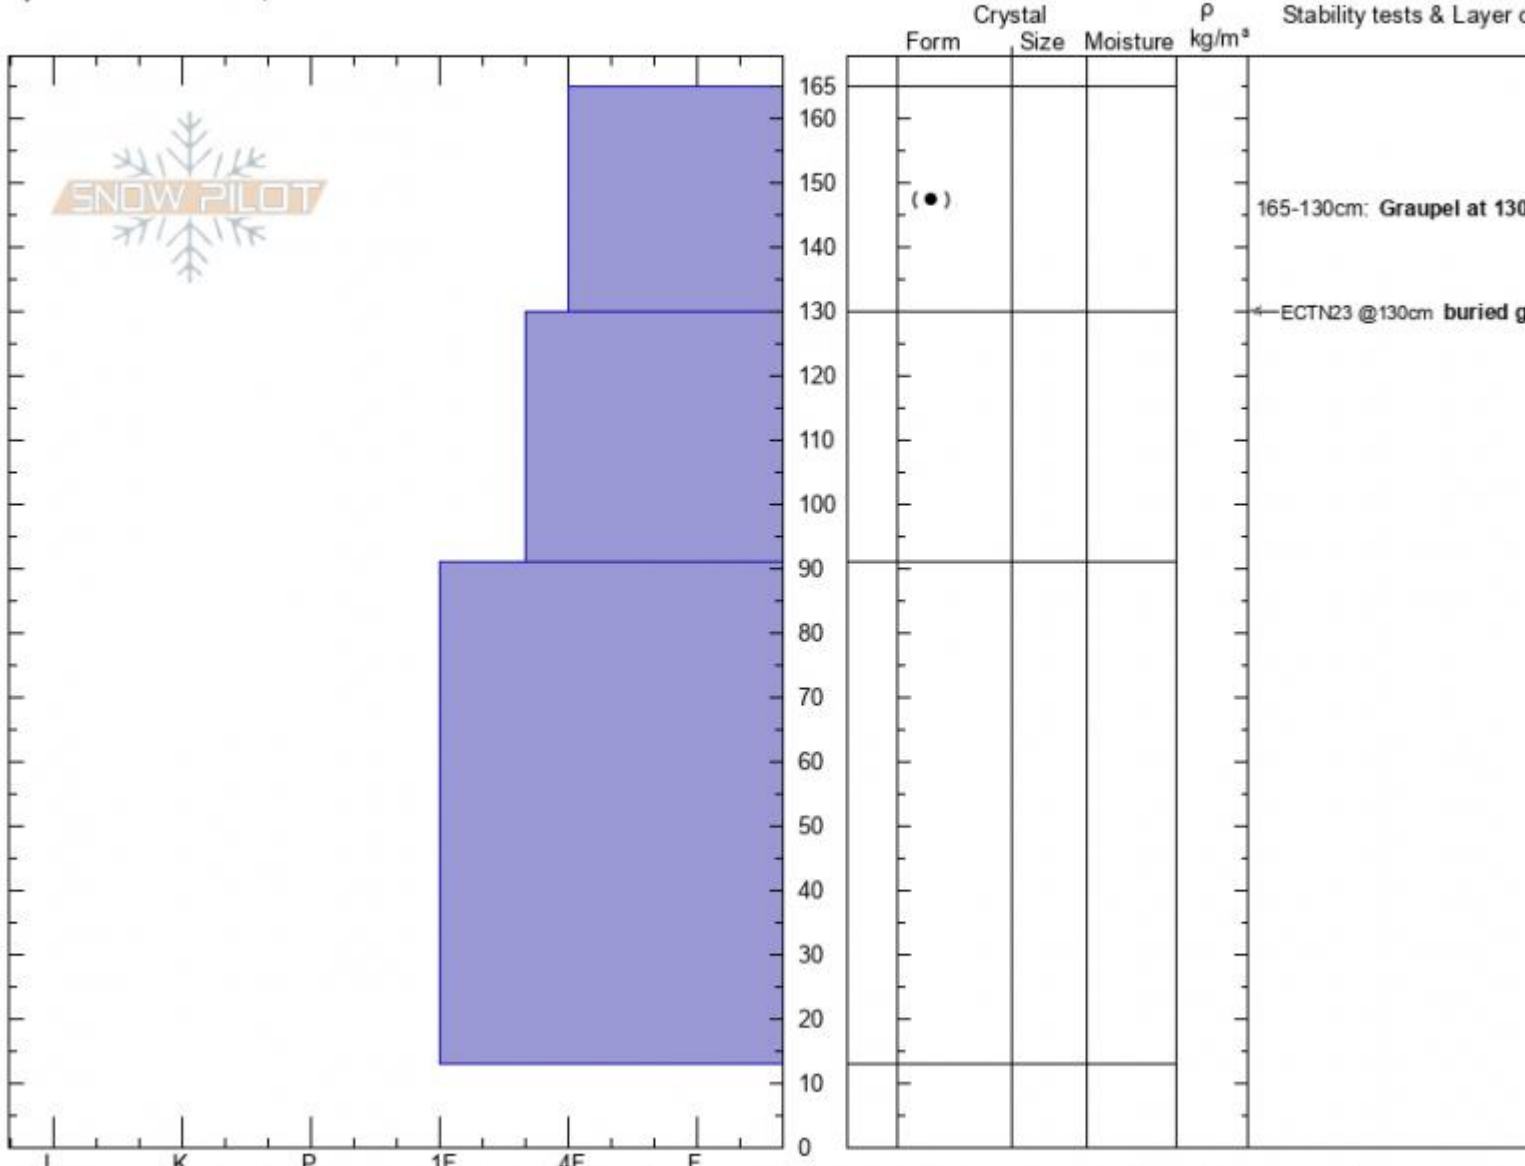

Republic Creek
Absaroka
WY
Elevation: 9177 ft
Aspect: NW
Specifics: We skied slope

Jesse Logan
12/23/2020 - 2:15pm
Co-ord: 44.96300N, -109.94400W
Slope Angle: 30°
Wind Loading: **previous**

Stability:
Air Temperature: 18°F
Sky Cover: **SCT**
Precipitation: **NO**
Wind: **Calm**

HS: 165 Layer Notes:
165-130cm: Graupel at 130
165-130cm: Problematic layer

Notes: Snowpit in interior glade protected on both sides by forest cover. Snow characteristics were very different in adjacent gully.

Advisory Region
Cooke City
Longitude
-109.94W
Latitude
44.99N
Cooke City, 2020-12-24