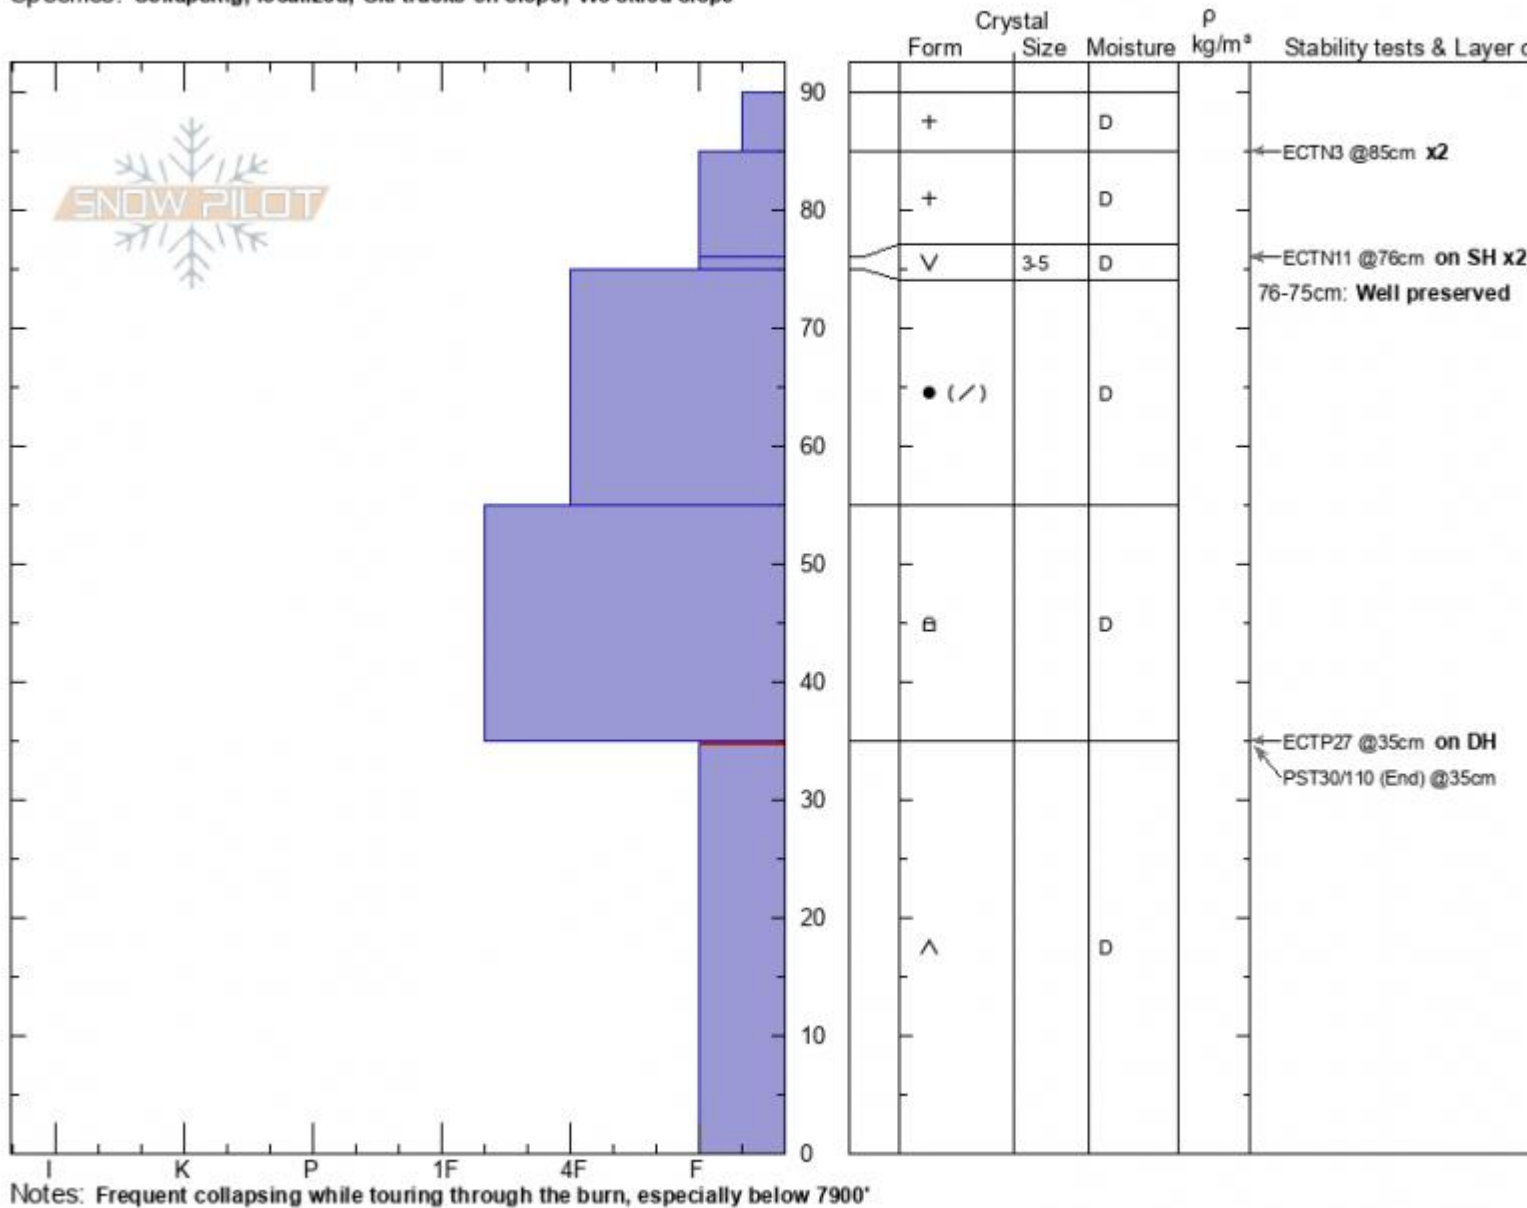

**Bacon Rind**  
**Madison Range-S**  
**MT**  
 Elevation: **8700 ft**  
 Aspect: **E**  
 Specifics: **Collapsing, localized; Ski tracks on slope; We skied slope**

**Zachary Miller**  
**01/18/2021 - 10:30am**  
 Co-ord: **44.95926N, -111.09910W**  
 Slope Angle: **29°**  
 Wind Loading: **no**

Stability: **poor**  
 Air Temperature:  
 Sky Cover: **BKN**  
 Precipitation: **S-1**  
 Wind: **SW Calm**

HS: **90**    Layer Notes:  
 PF: **60**    76-75cm: **Well preserved**  
 PS: **20**    35-0cm: **Problematic layer**

Advisory Region  
 Southern Madison  
 Longitude  
 -111.10W  
 Latitude  
 44.96N  
 Southern Madison, 2021-01-19