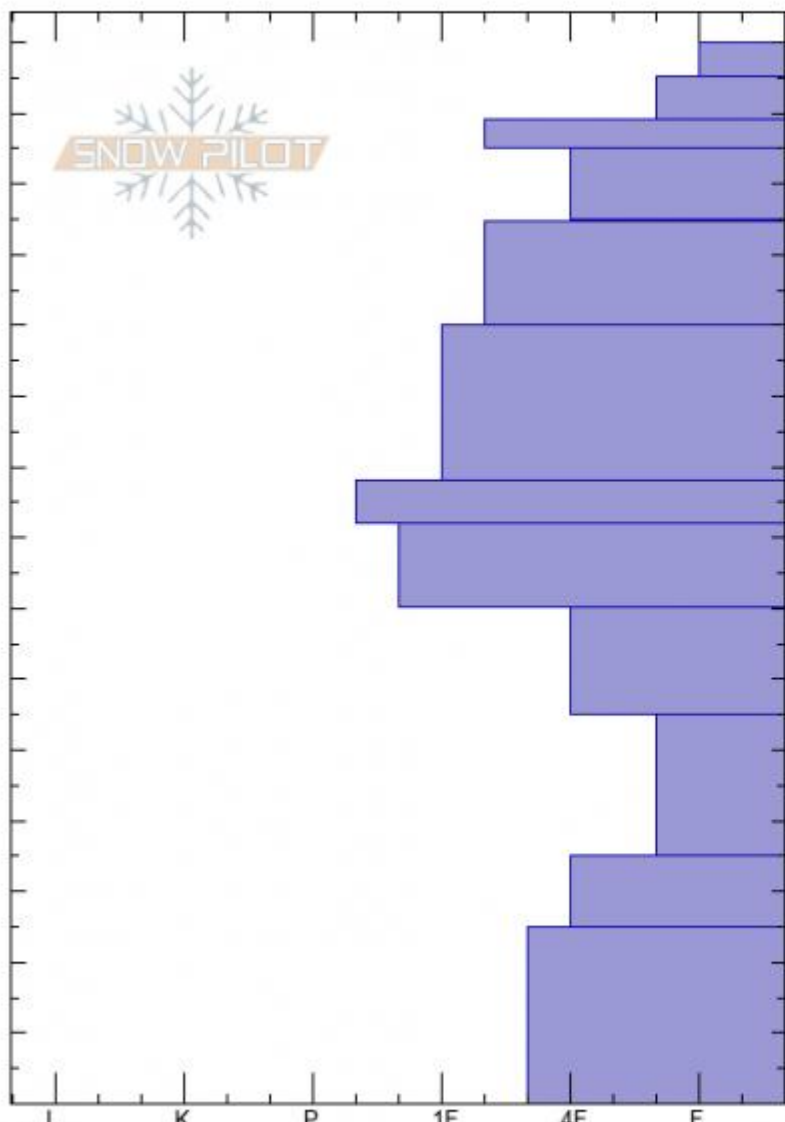

South Fk Muddy Creek
 Madison Range-N
 MT
 Elevation: 9400 ft
 Aspect: 40°
 Specifics: Recent avalanche activity on similar slopes; Recent avalanche activity on different slopes; Snowmobile tracks on slope

Alex Marienthal
 01/21/2021 - 11:00am
 Co-ord: 45.18660N, -111.45838W
 Slope Angle: 33°
 Wind Loading: previous

Stability: **poor**
 Air Temperature:
 Sky Cover: **OVC**
 Precipitation: **S-1**
 Wind: **Calm**

HS: 150 Layer Notes:
 PF: 100 55-35cm: Problematic layer

Form	Crystal Size	Moisture	ρ kg/m ³	Stability tests & Layer
+ (Z)	(3)			
V	4-8			← ECTN14 @ 125cm
□	2			← ECTP14 @ 55cm
^	6-8			
^	4-8			
⊗ (A)				