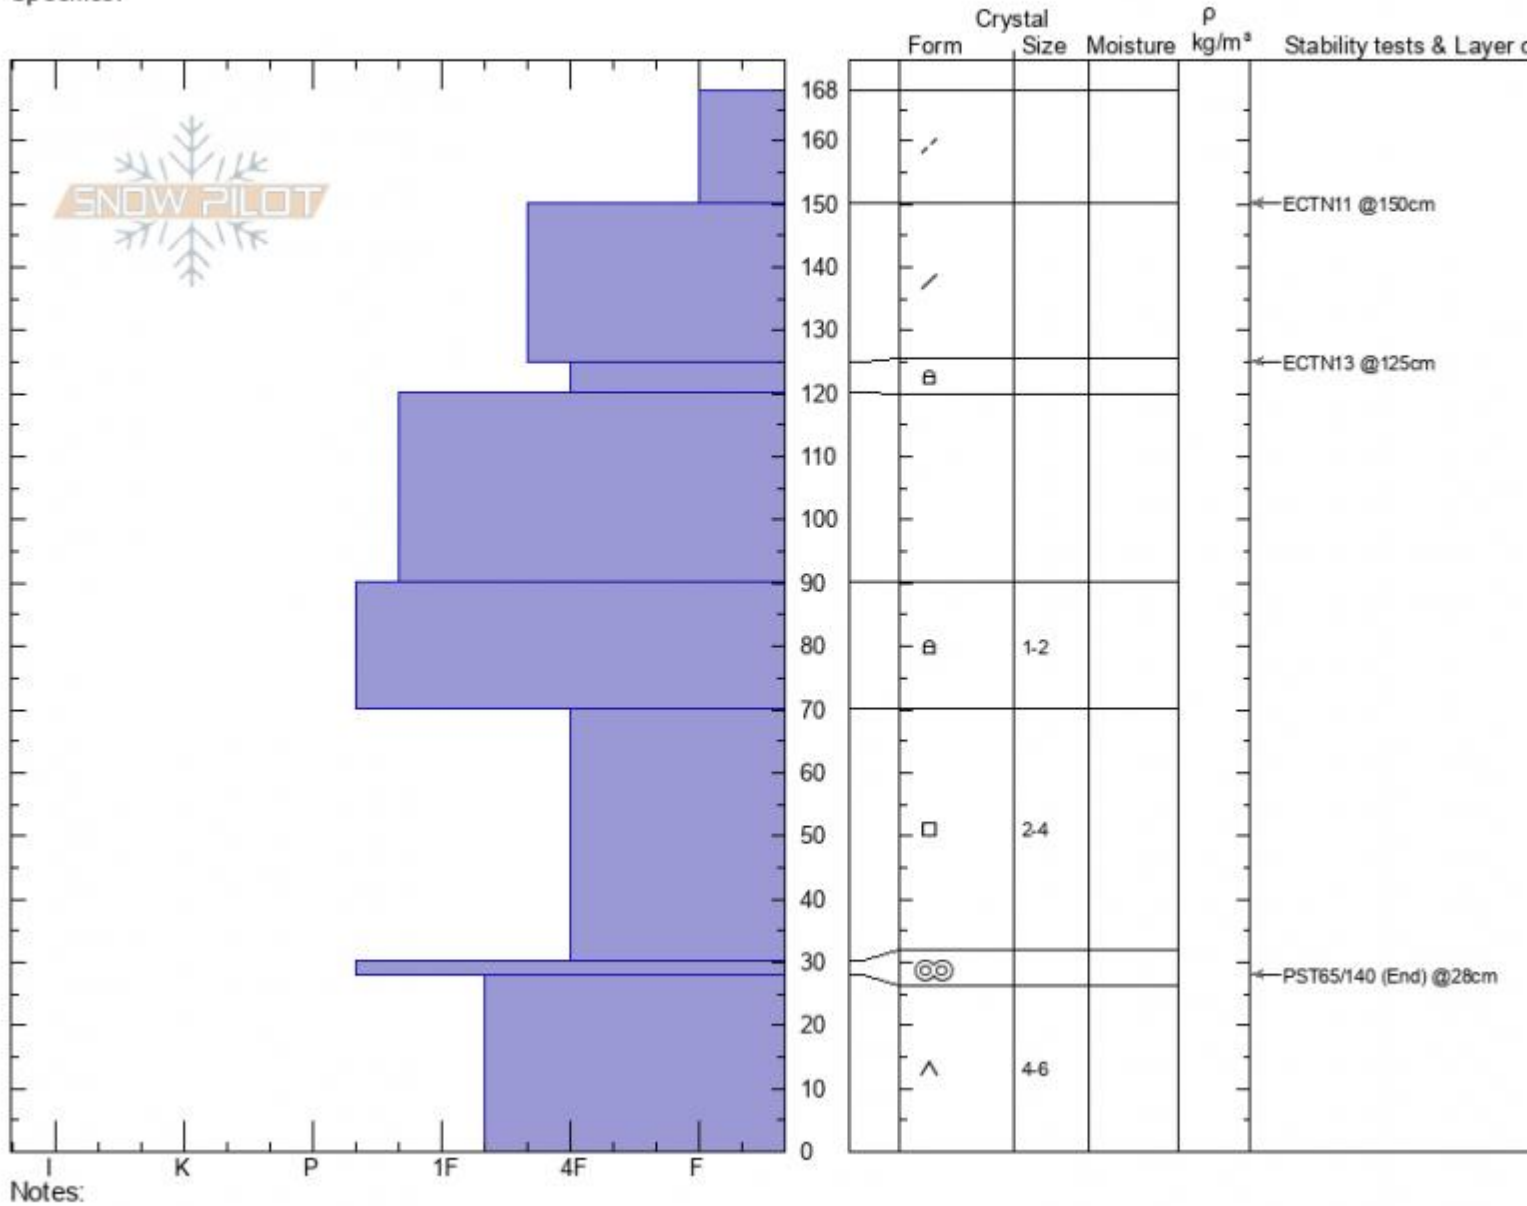

Independence Mine
Beartooths
MT
 Elevation: **9771 ft**
 Aspect: **22°**
 Specifics:

Alex Marienthal
02/25/2021 - 1:00pm
 Co-ord: **45.21429N, -110.21874W**
 Slope Angle: **25°**
 Wind Loading: **previous**

Stability:
 Air Temperature: **-10°C**
 Sky Cover: **BKN**
 Precipitation: **NO**
 Wind: **Moderate**

HS: **168** Layer Notes:

Advisory Region
 Out of Advisory Area
 Out of Advisory Area, 2021-02-25