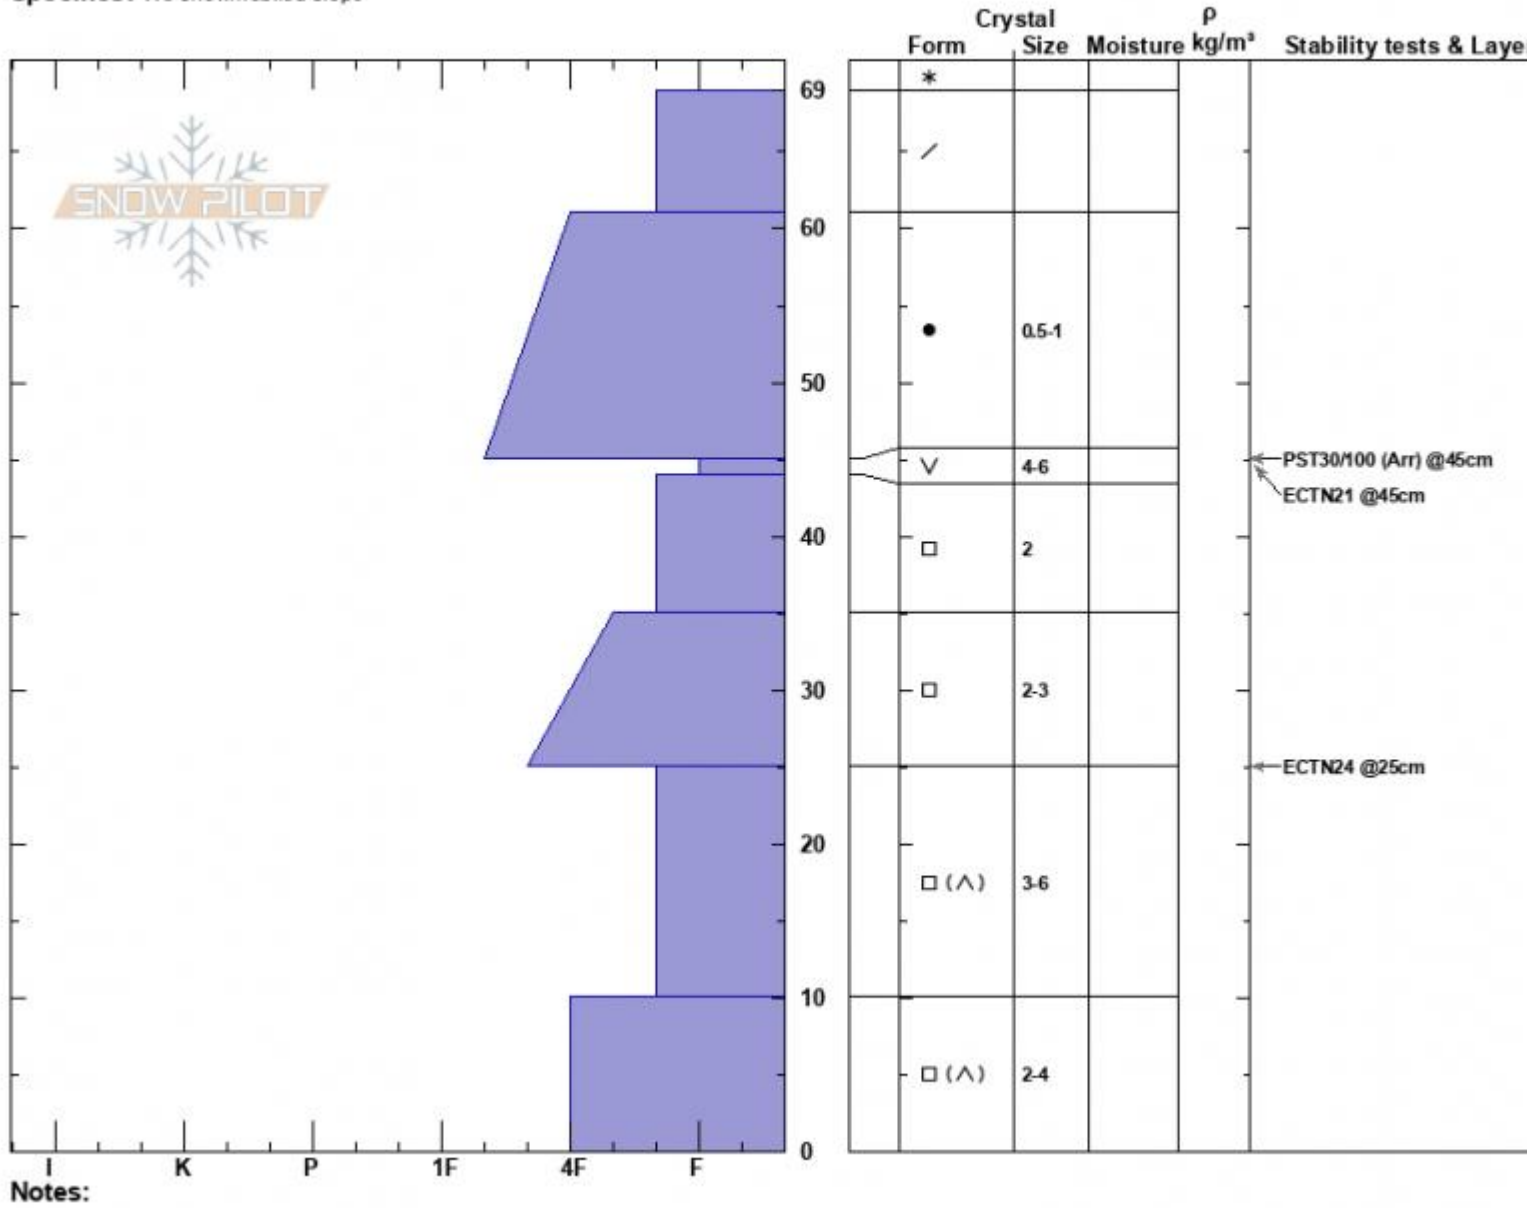

Top of Denny Profile
 Lionhead Range
 MT
 Elevation: 8380 ft
 Aspect: 40°
 Specifics: We snowmobiled slope

Dave Zinn
 12/22/2024 - 11:20am
 Co-ord: 44.71109N, -111.30690W
 Slope Angle: 25°
 Wind Loading: no

Stability: Fair
 Air Temperature:
 Sky Cover: OVC
 Precipitation: NO
 Wind: Calm

HS:69
 PF:55
 Layer Notes:
 45-44cm: Problematic layer

Advisory Region
 Lionhead Range
 Longitude
 -111.32W
 Latitude
 44.73N
 Lionhead Range, 2024-12-22