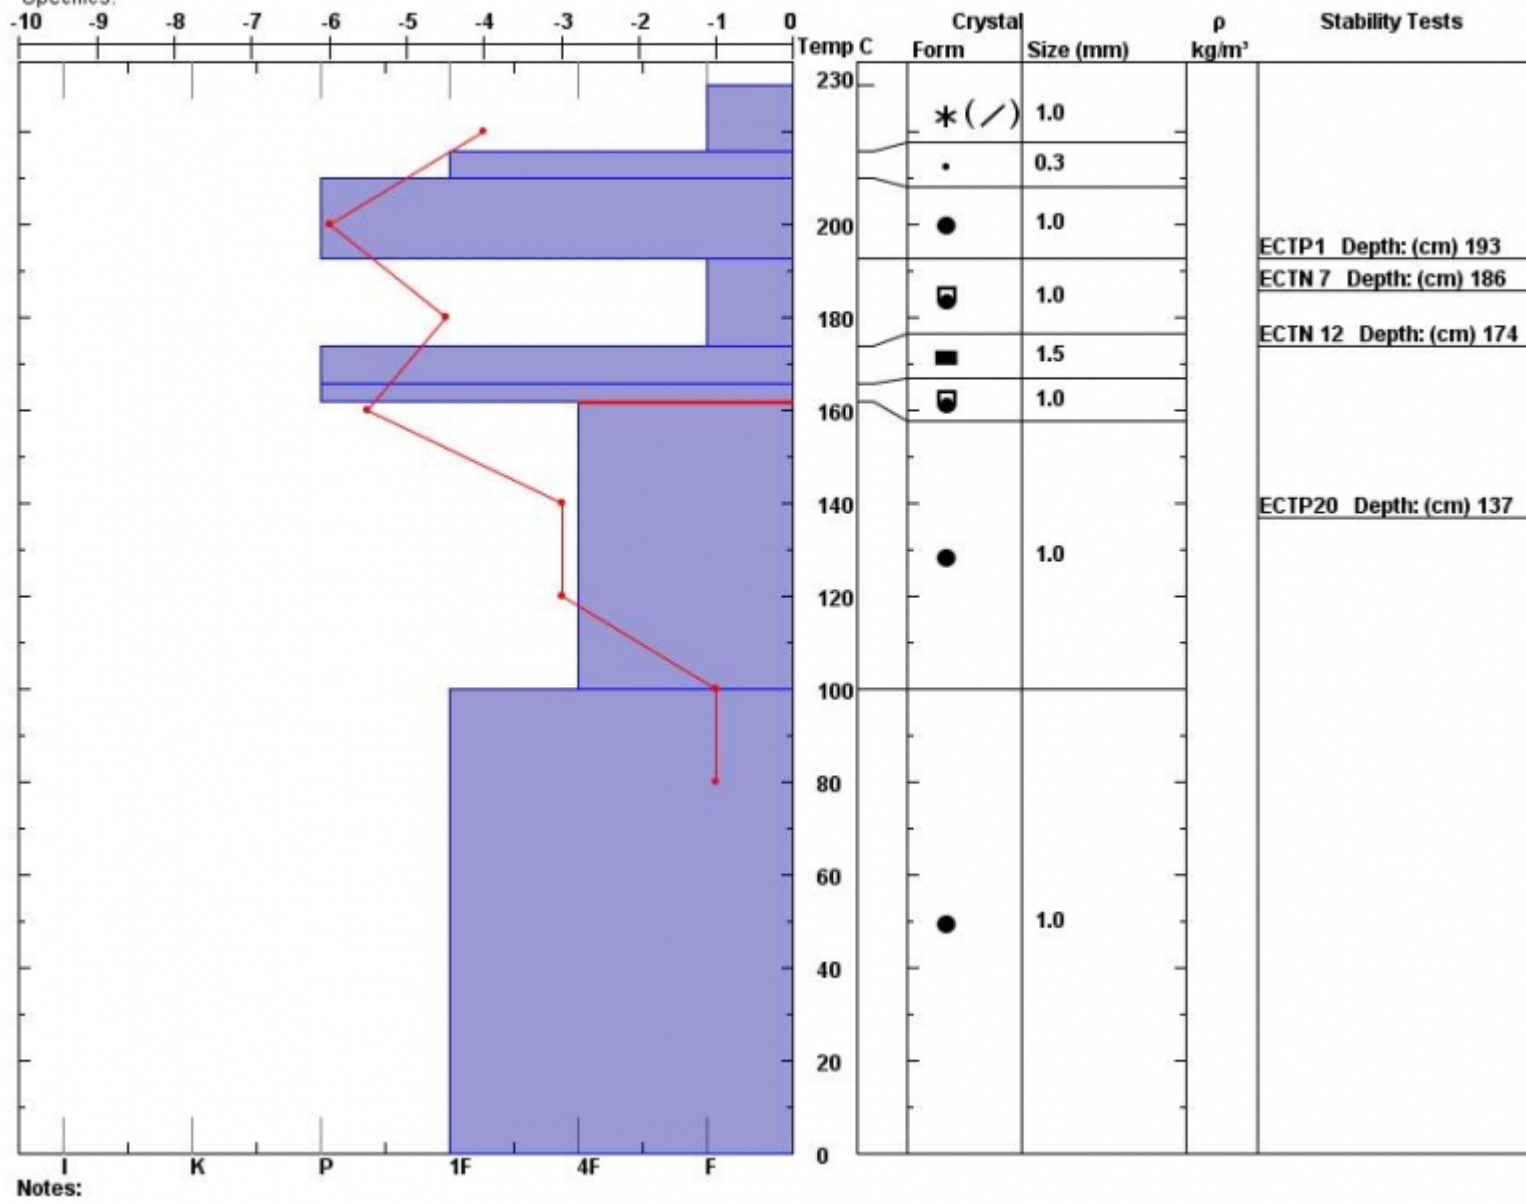

Snow Pit Profile
Goose Boundary
Absaroka Beartooth, MT
 Elevation (ft) **10118**
 Aspect: **185**
 Specifics:

Observer: **Wes Dudley**
Fri Feb 20 14:15:00 MST 2015
 Co-ord: **45.10636 N 109.91488 W**
 Slope: **41**
 Wind loading: **previous**

Stability on similar slopes: **Good**
 Air Temperature: **6 C**
 Sky Cover: **sky 4/8 to 8/8 covered**
 Precipitation: **Snow - 1 cm/hr**
 Wind: **NW Light Breeze**

PF38 HS230
 Stability Test Notes: **100-162: F**
 Layer note