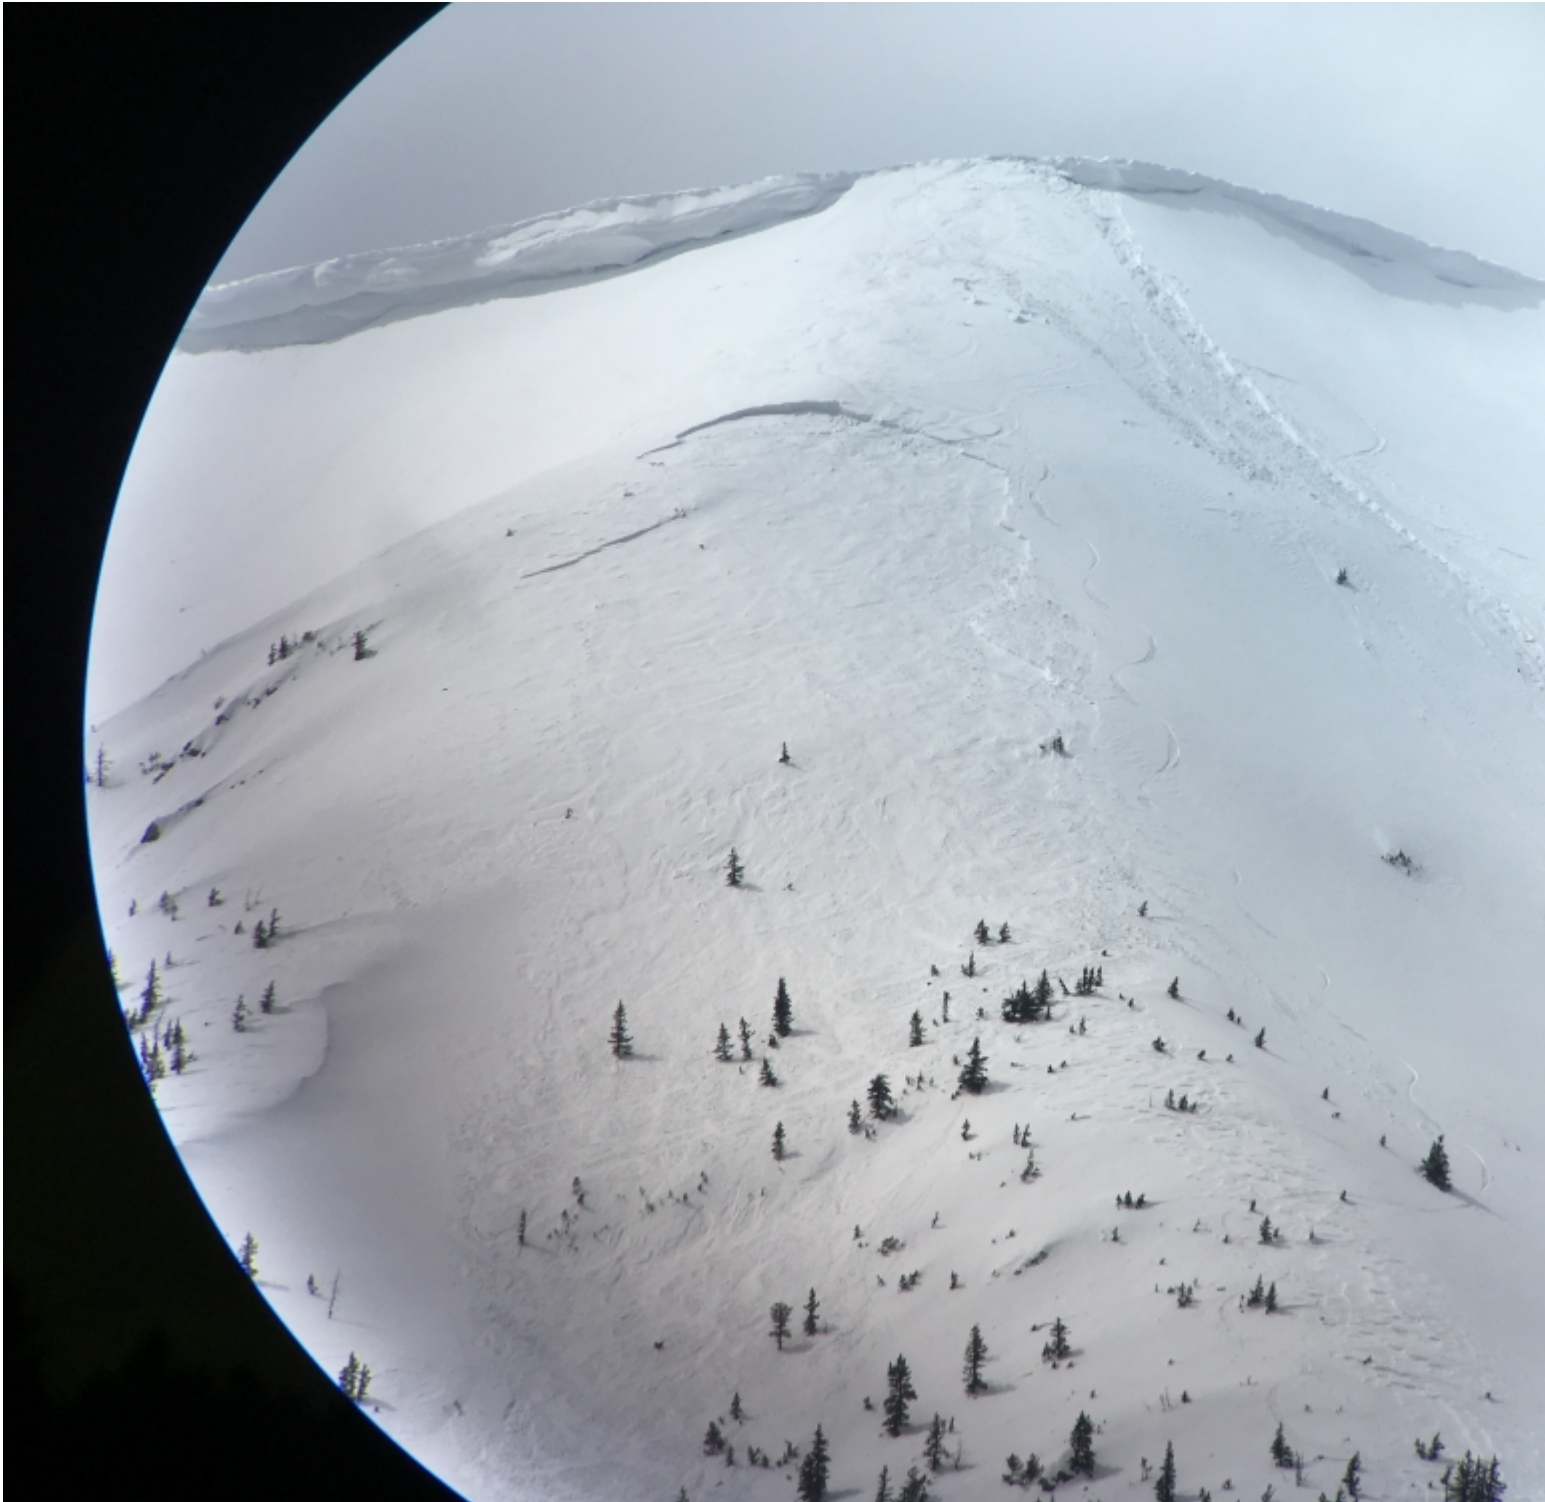

Saddle Peak: Avalanche w telephoto1

This slide on Saddle Peak resulted in a fatality. It was triggered by a solo skier who was caught and buried. The slope was heavily wind loaded and the slide failed on a thin ice crust. Photo: R. Gregoire

Advisory Region

Bridger Range

Avalanche Details: [1 skier triggered, caught, partially buried, killed](#)

Bridger Range, 2018-04-16