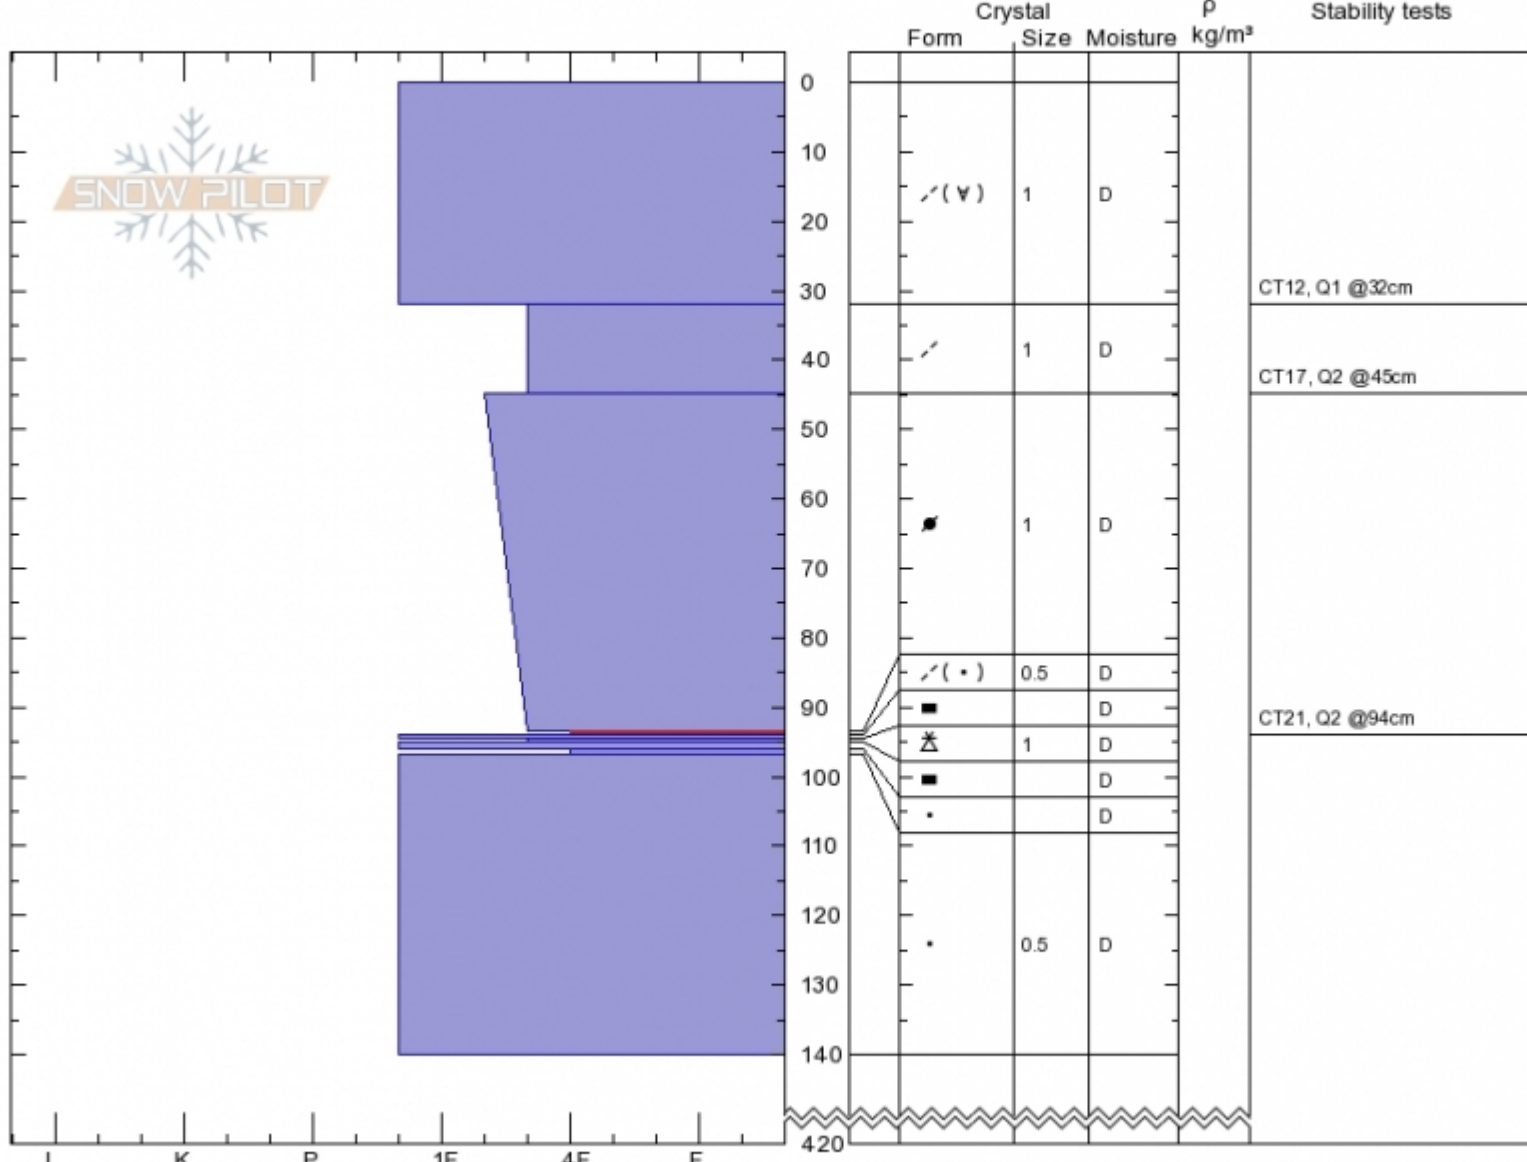

**Saddle Peak Avalanche** Doug Chabot-Admin  
**Bridger Range** Sat Apr 14 14:00 2018  
**MT** Co-ord: 45.79321N, -110.93537W  
 Elevation: 9019 ft Slope Angle: 37°  
 Aspect: 94° Wind Loading: **previous**  
 Specifics: Pit is adjacent to avalanche: crown; Recent activity on similar slopes; Recent activity on different slopes; Ski tracks on slope

Stability: **Poor** HS420  
 Air Temperature: -1°C Stability Test Notes  
 Sky Cover: **BKN**  
 Precipitation: **NO**  
 Wind: **W Moderate**

Layer No  
 94-93.5: P  
 94.5-94: B

Notes: This avalanche killed a solo skier late morning today. SS-ASu-R3-D2-I