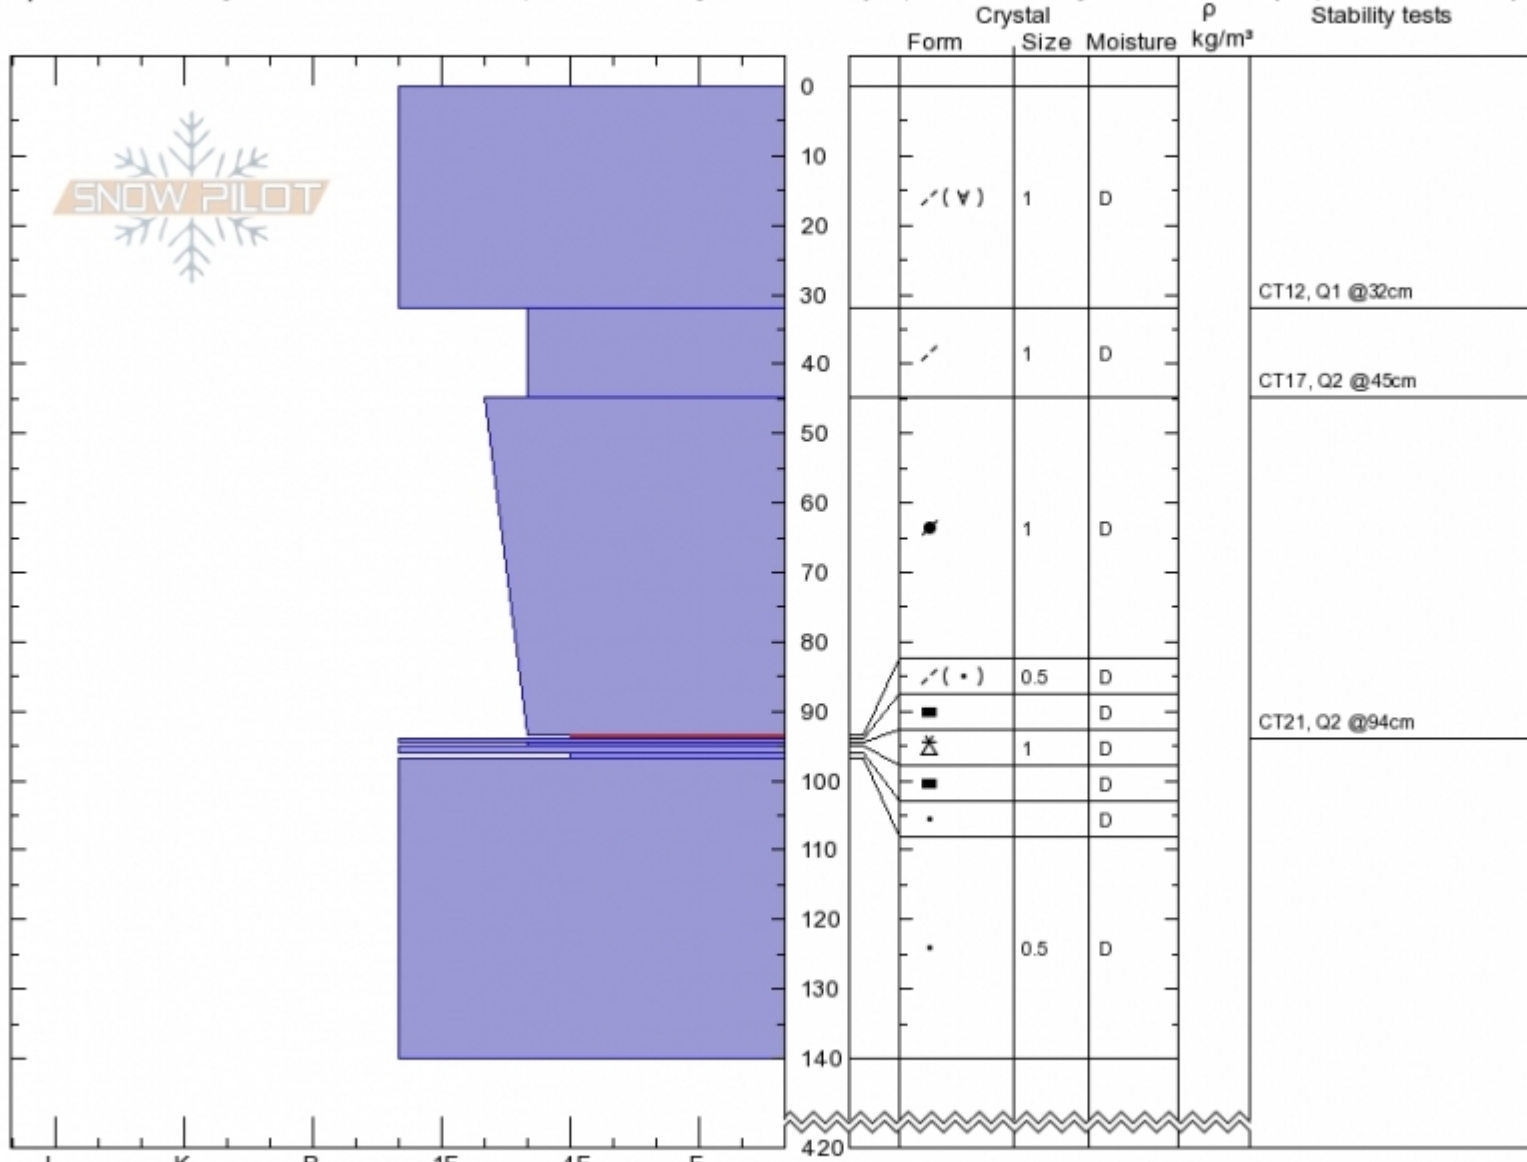

Saddle Peak Avalanche Fatality

Saddle Peak Avalanche Doug Chabot-Admin
Bridger Range Sat Apr 14 14:00 2018
MT Co-ord: 45.79321N, -110.93537W
 Elevation: 9019 ft Slope Angle: 37°
 Aspect: 94° Wind Loading: **previous**

Stability: **Poor**
 Air Temperature: -1°C
 Sky Cover: **BKN**
 Precipitation: **NO**
 Wind: **W Moderate**

HS420
 Stability Test Notes

Layer No
 94-93.5: P
 94.5-94: L

Specifics: Pit is adjacent to avalanche: crown; Recent activity on similar slopes; Recent activity on different slopes; Ski tracks on slope

Notes: This avalanche killed a solo skier late morning today. SS-ASu-R3-D2-I

Advisory Region
 Bridger Range

Avalanche Details: [1 skier triggered, caught, partially buried, killed](#)

Bridger Range, 2018-04-16