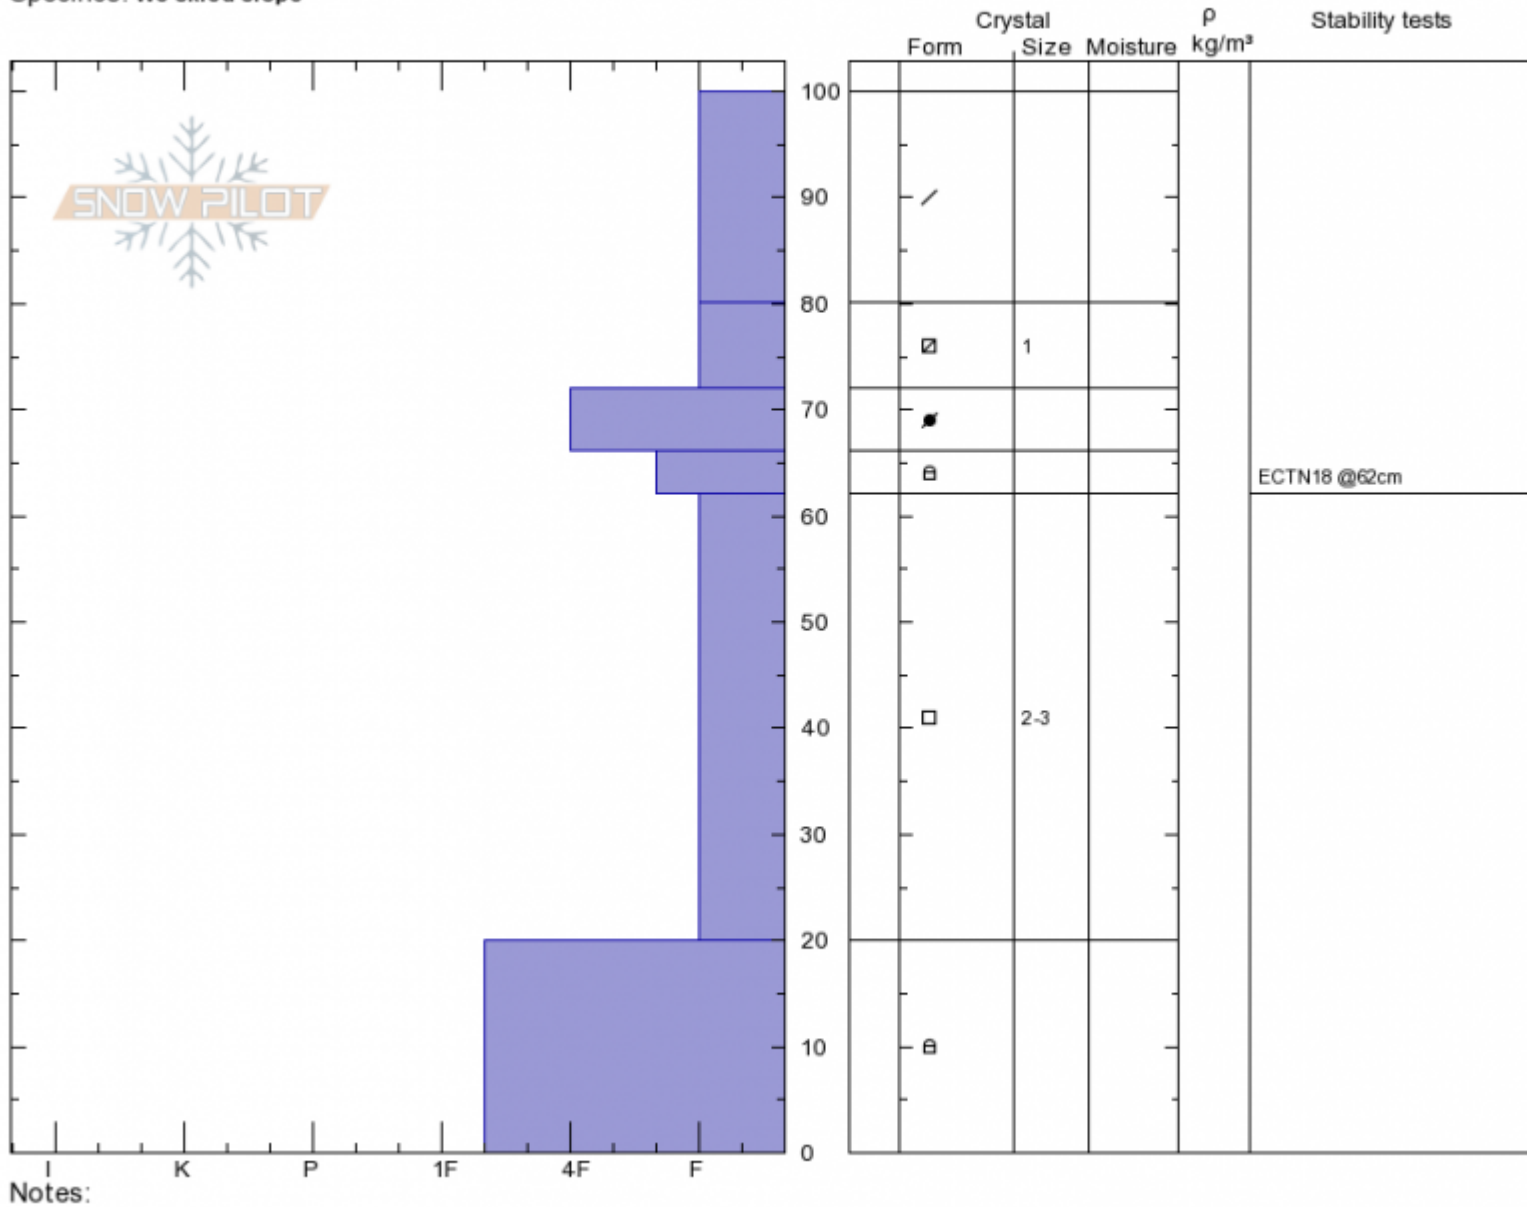

Woody Ridge Profile

Woody Ridge
Cooke City
MT
 Elevation: **9426 ft**
 Aspect: **245°**
 Specifics: **We skied slope**

Andrew Schauer
Wed Jan 9 10:00 2019
 Co-ord: **44.98511N, -109.92785W**
 Slope Angle: **31°**
 Wind Loading: **no**

Stability: **Good**
 Air Temperature: **-3°C**
 Sky Cover: **SCT**
 Precipitation: **NO**
 Wind: **Moderate**

HS100 PF30
 Stability Test Notes

Layer No
20-62: Pro

Advisory Region
 Cooke City
 Longitude
 -109.93W
 Latitude
 44.99N
 Cooke City, 2019-01-09