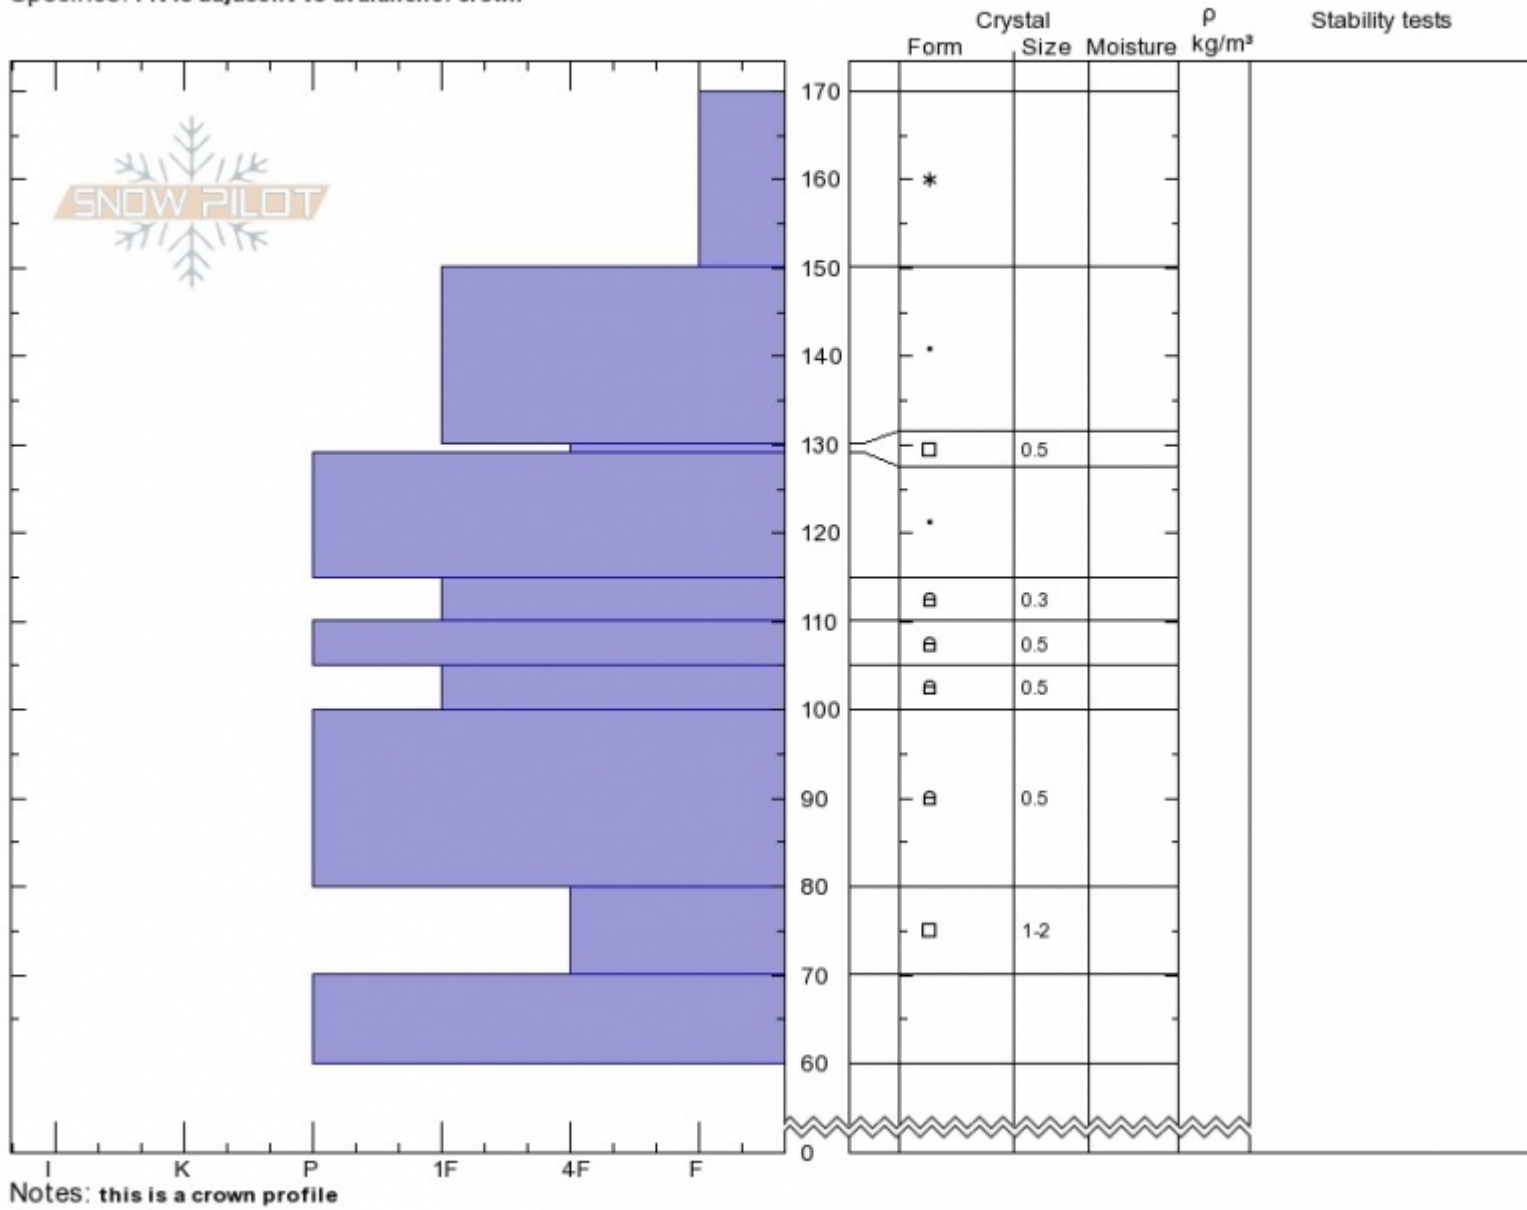

Skier fatality Bell Lake - Snowpit Profile

Forbidden Triangle
Tobacco Roots
MT
 Elevation: **9000 ft**
 Aspect: **105°**
 Specifics: **Pit is adjacent to avalanche: crown**

Spencer Jonas
Mon Jan 28 14:00 2019
 Co-ord: **45.54184N, -111.99816W**
 Slope Angle: **36°**
 Wind Loading:

Stability: **HS170**
 Air Temperature: **-15°C**
 Sky Cover: **CLR**
 Precipitation: **NO**
 Wind: **Calm**

Layer No
 150-170:
 70-80: SII
 70-80: Pr

Advisory Region
 Out of Advisory Area
Avalanche Details: [Avalanche Fatality, Tobacco Roots](#)
 Out of Advisory Area, 2019-01-29