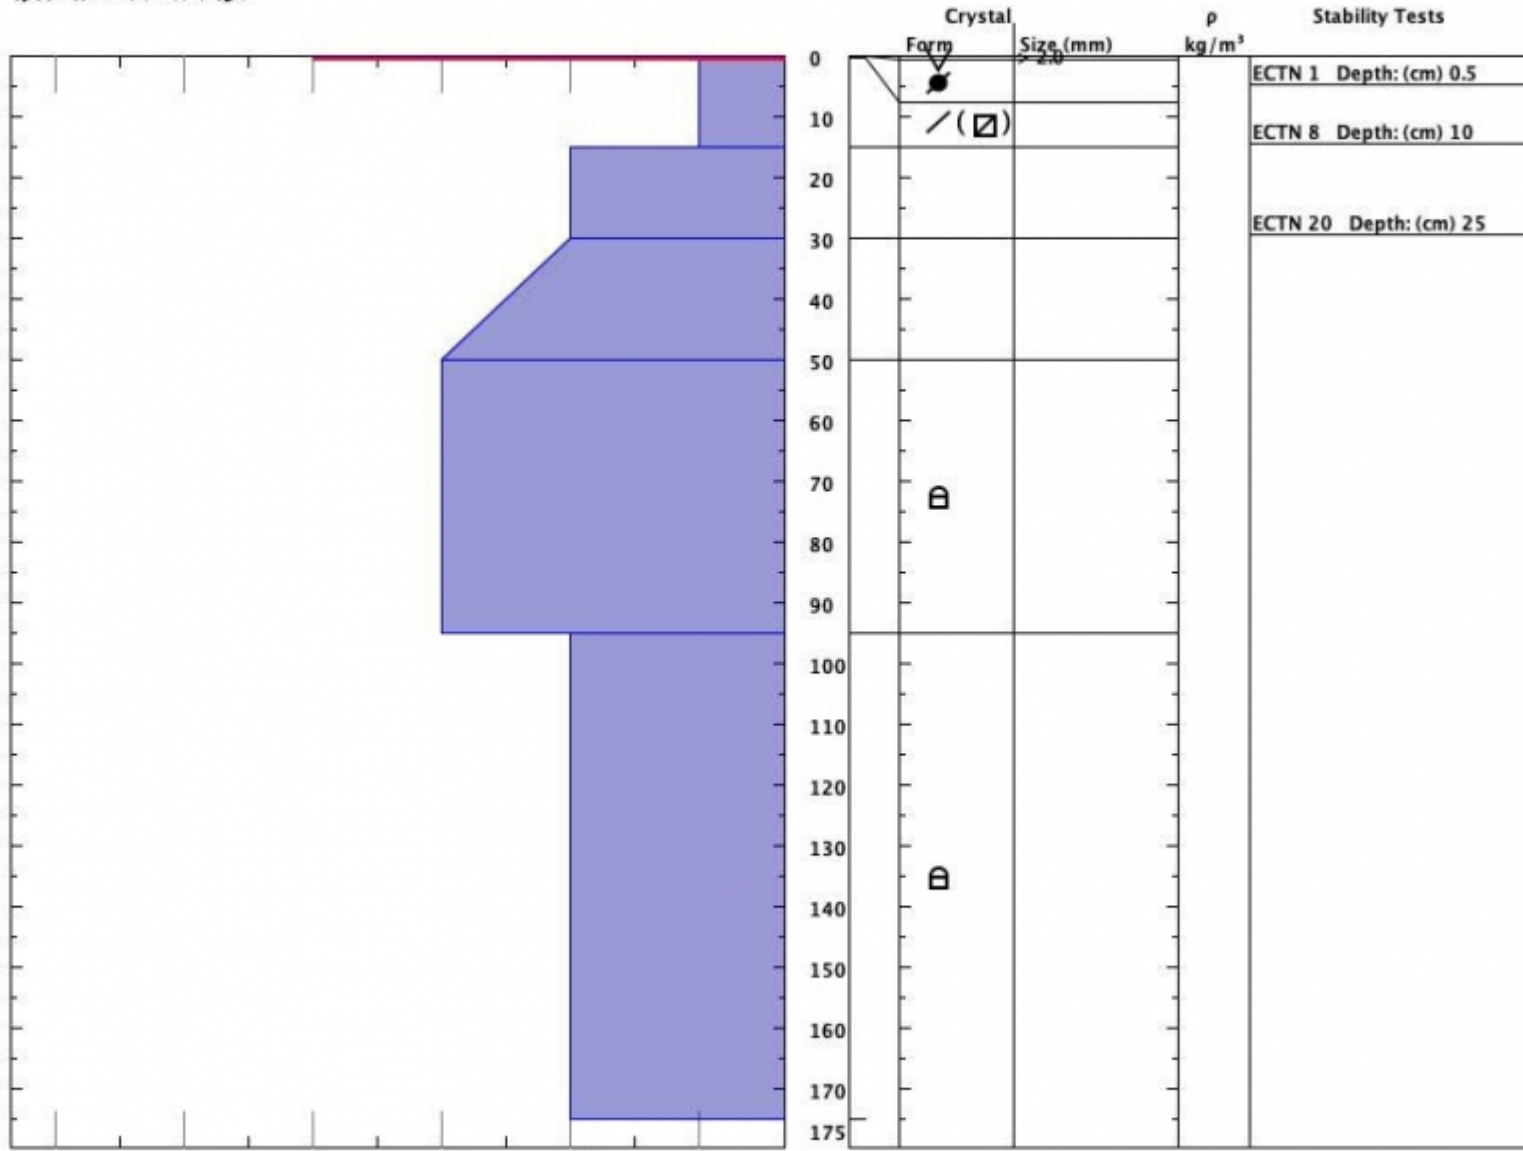

# Republic Mtn Profile - 31 Jan

**Snow Pit Profile**

Republic Mtn  
 ,MT  
 Elevation (m) 9470  
 Aspect: 90  
 Specifics: We skidded slope.

Observer: Gary Kuehn  
 Thu Jan 31 13:30:00 MST 2019  
 Co-ord: 45.00523 N -109.94467 W  
 Slope: 21  
 Wind loading: previous

Stability on similar slopes: Good  
 Air Temperature: C  
 Sky Cover: sky 8/8 covered  
 Precipitation: Snow < 0.5 cm/hr  
 Wind: E Light Breeze

PF10 H5175  
 Stability Test Notes:  
 0.5: next day SH was 2-6mm  
 95-175: by

Notes: PB 30 cm; SH 2-3mm; previous wind load from W; cloud base ~9800' and from obs this day and next rime occurred from E1/4; next day 1st feb: SH was preserved, now 3-6mm and made existing skin track difficult. Expect/hope winds and warm temps night 1st and 2nd redistributed SH