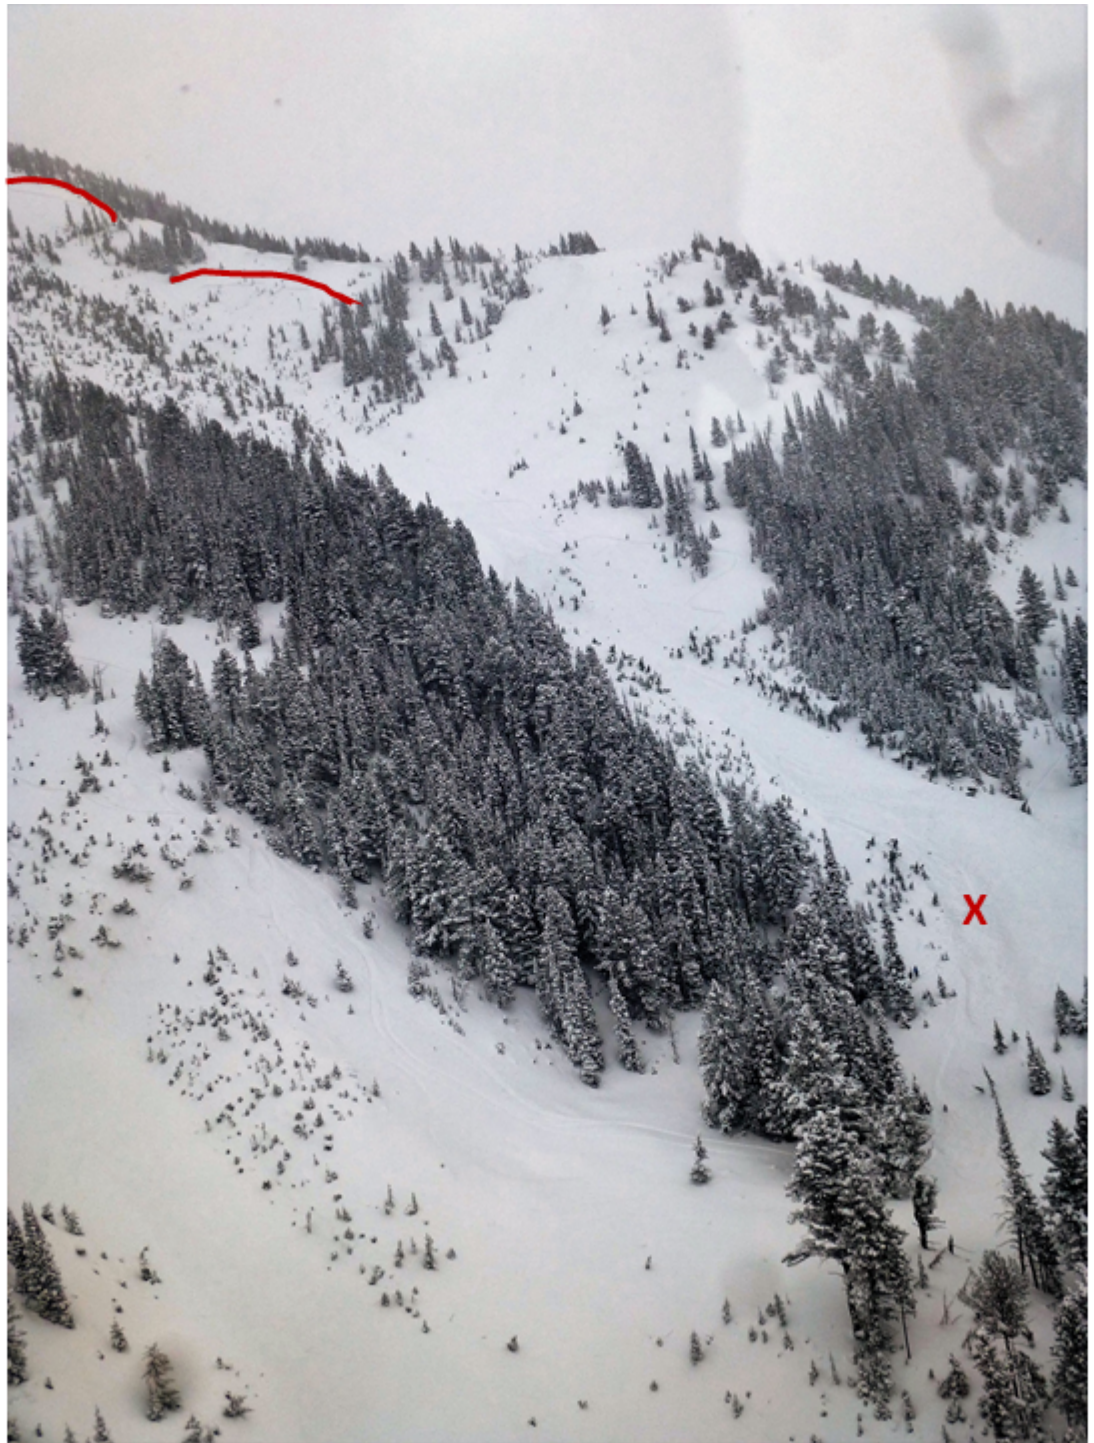

West Side of Bridgers Avalanche Fatality _1

The crowns in the upper path are marked. The X is the approximate location of the victim. Photo: GNFAAC

Advisory Region

Bridger Range

Avalanche Details: [Skier avalanche fatality on west side of Bridgers](#)

Bridger Range, 2019-02-26