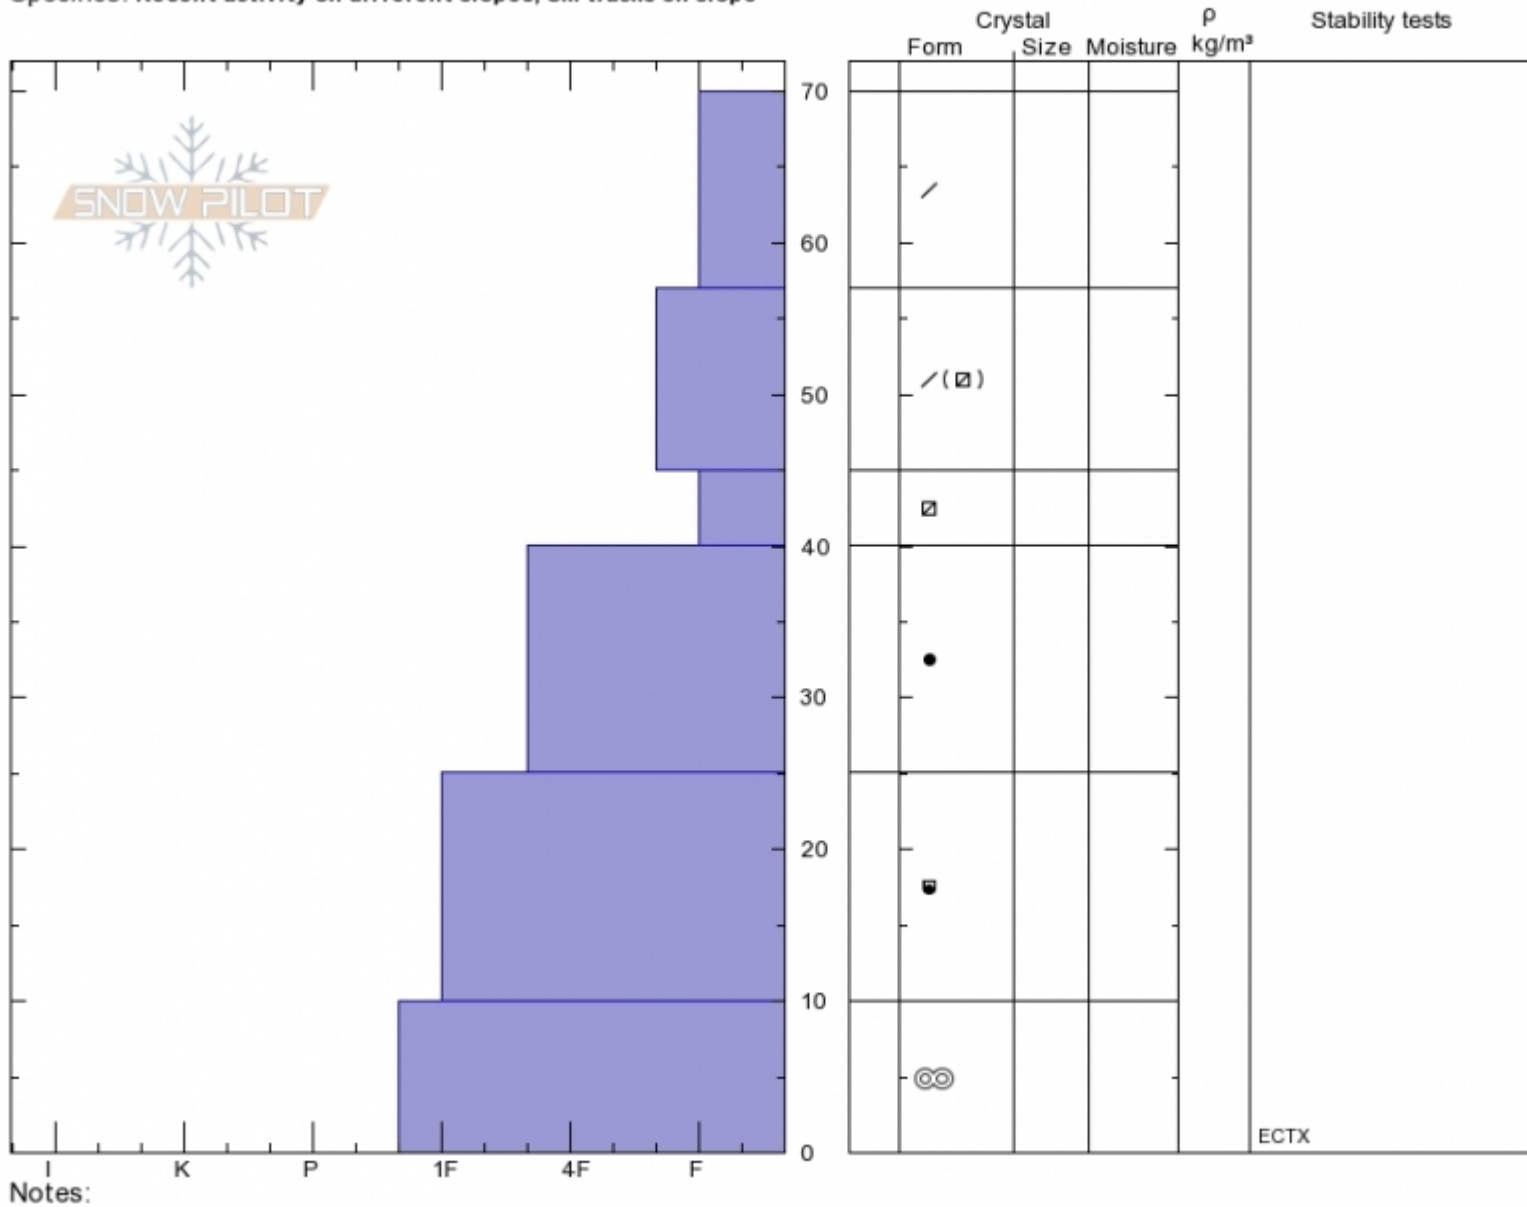

# Top of Sometimes Profile - 31 Oct

**Sometimes Bomb Tram Alex Marienthal**  
**Bridger Range** 10/31/2019 - 11:55am  
**MT** Co-ord: 45.81741N, -110.92874W  
 Elevation: 8425 ft Slope Angle: 28°  
 Aspect: 60° Wind Loading:  
 Specifics: Recent activity on different slopes; Ski tracks on slope

Stability: **Good**  
 Air Temperature:  
 Sky Cover: **OVC**  
 Precipitation: **S-1**  
 Wind: **Calm**

HS:70  
 Stability Test Notes

Layer No

Advisory Region  
 Bridger Range  
 Longitude  
 -110.92W  
 Latitude  
 45.82N  
 Bridger Range, 2019-10-31