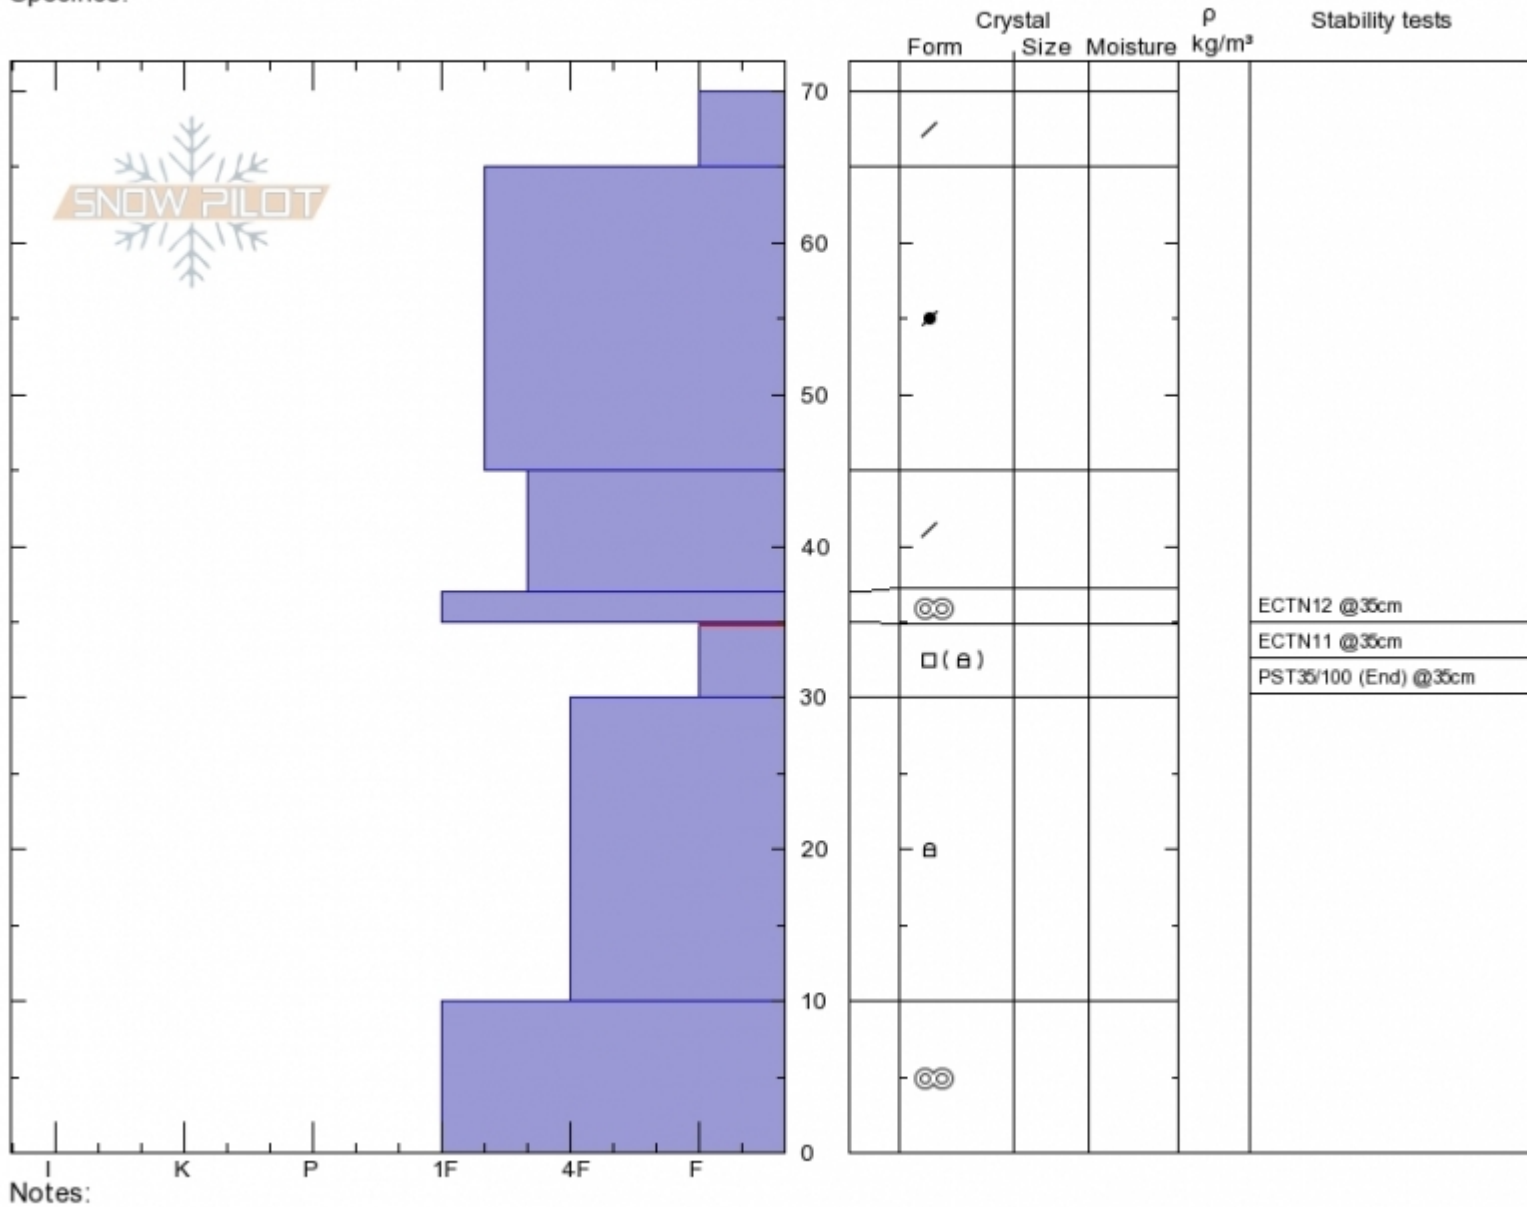

Beehive Profile - 3 Nov

Beehive top Tyler's
Madison Range-N
MT
Elevation: 9203 ft
Aspect: 290°
Specifics:

Alex Marienthal
11/03/2019 - 10:50am
Co-ord: 45.32408N, -111.38112W
Slope Angle: 33°
Wind Loading: previous

Stability: **Good**
Air Temperature:
Sky Cover: **BKN**
Precipitation: **NO**
Wind: **W Moderate**

HS:70
Stability Test Notes

Layer No
30-35: Pr

Advisory Region
Northern Madison
Longitude
-111.39W
Latitude
45.34N
Northern Madison, 2019-11-04