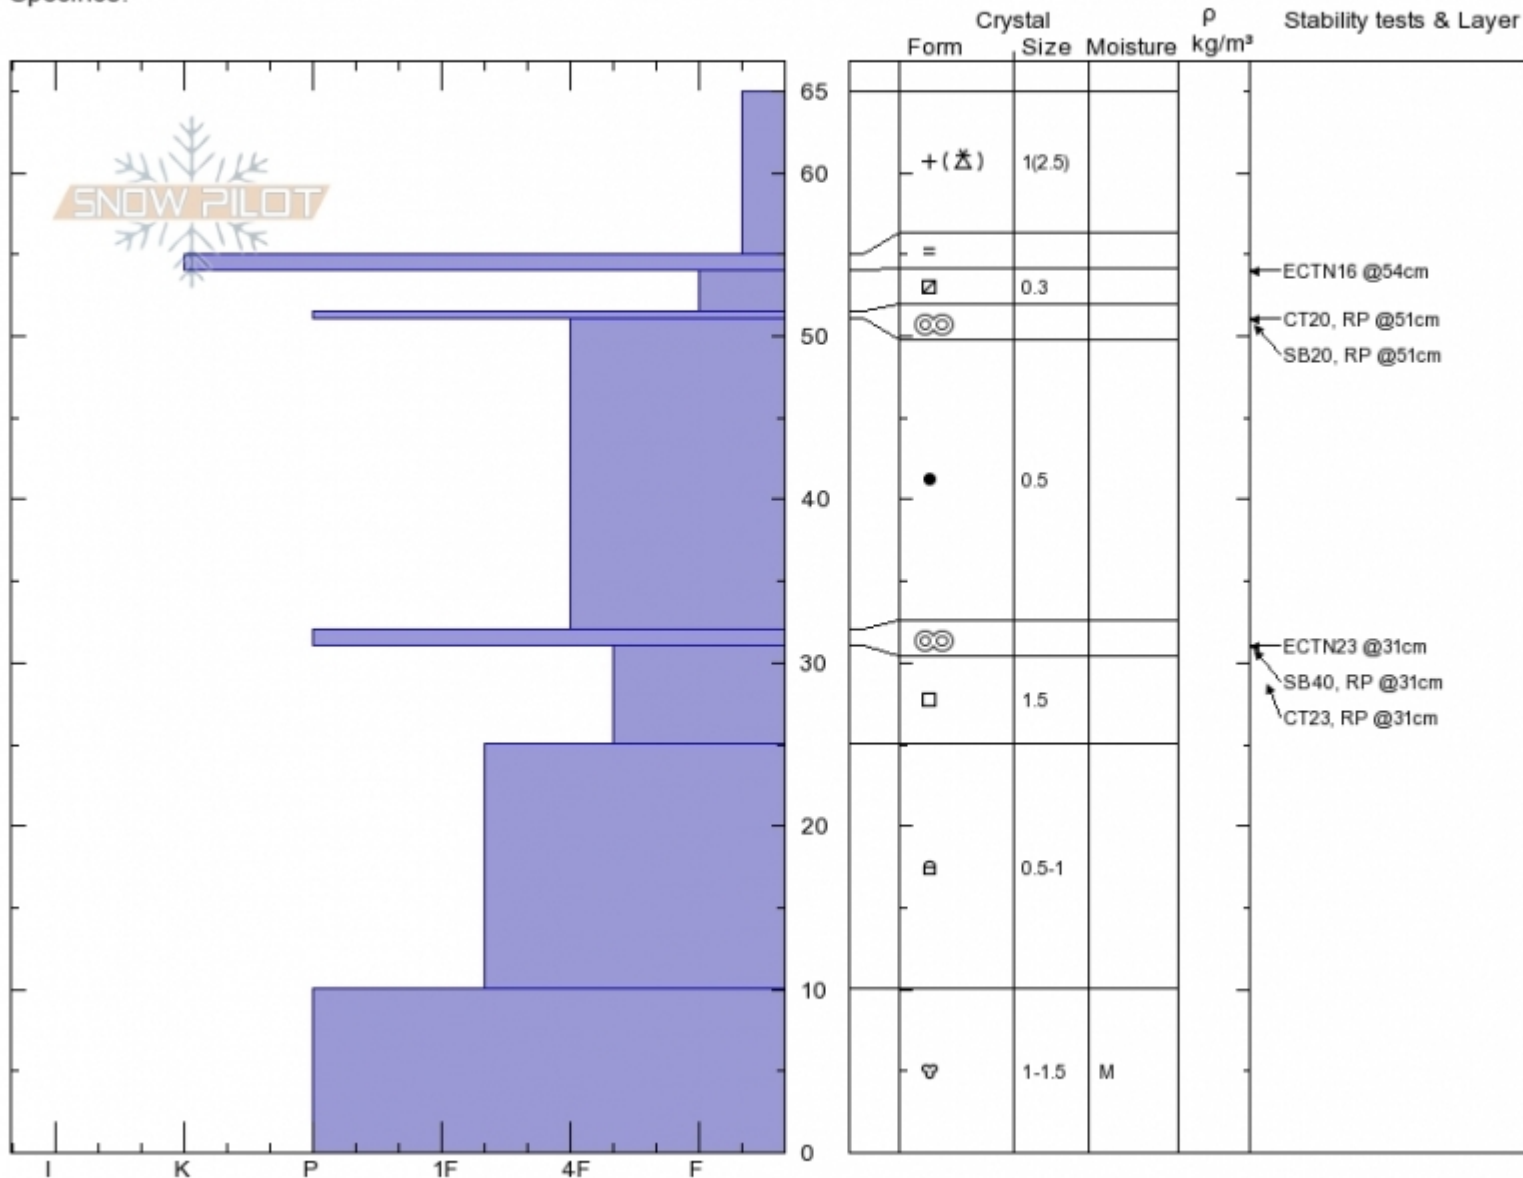

Montagne's Meadow Profile - 11 Nov

Montagne's Mdw
 Bridger Range
 MT
 Elevation: 7800 ft
 Aspect: 50°
 Specifics:

peter carse
 11/11/2019 - 10:15am
 Co-ord: 45.84067N, -110.93453W
 Slope Angle: 37°
 Wind Loading: no

Stability: **Good**
 Air Temperature: -8°C
 Sky Cover: **CLR**
 Precipitation: **NO**
 Wind: **W Light Breeze**

HS:65
 PF:55
 Layer Notes:
 54-51.5cm: FCsfxr

Notes: Montagne's (aka 'Texas') Meadow. Localized variable/gusty winds at this elevation forming isolated small sensitive wind slabs from
 Obvious ridgetop wind loading. Stability very good on non-wind-loaded slopes, only fair in areas of new windslab development.

Advisory Region
 Bridger Range
 Longitude
 -110.94W
 Latitude
 45.84N
 Bridger Range, 2019-11-11